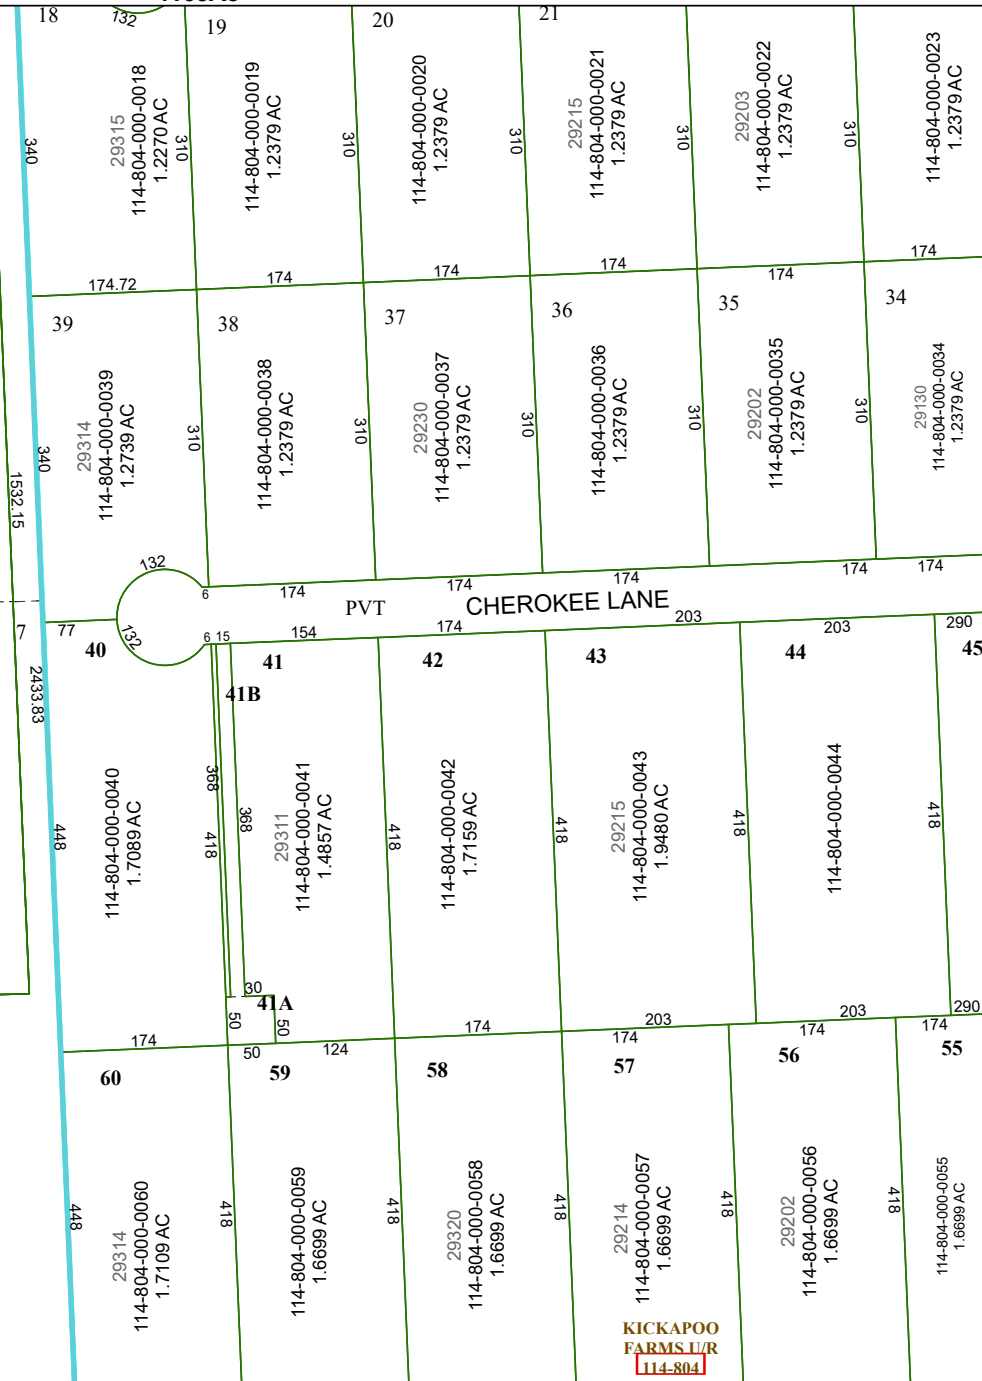

4168A8

29511
33.5770 AC
29511
042-255-000-0030
0.5000 AC
042-255-000-0026
33.0770 AC

4168C4

29403
042-255-000-0029
1.0000 AC
042-255-000-0022
18.8600 AC

Harris Central Appraisal District

0 45 90 180 Feet

PUBLICATION DATE:
6/22/2023

Geospatial or map data maintained by the Harris Central Appraisal District is for informational purposes and may **not** have been prepared for or be suitable for legal, engineering, or surveying purposes. It does **not** represent an on-the-ground survey and only represents the approximate location of property boundaries.

MAP LOCATION

FACET 4168A12

6	7	8	5	6
10	11	12	9	10
2	3	4	1	2

KICKAPOO FARMS L/R
114-804

4168A11

4168B9