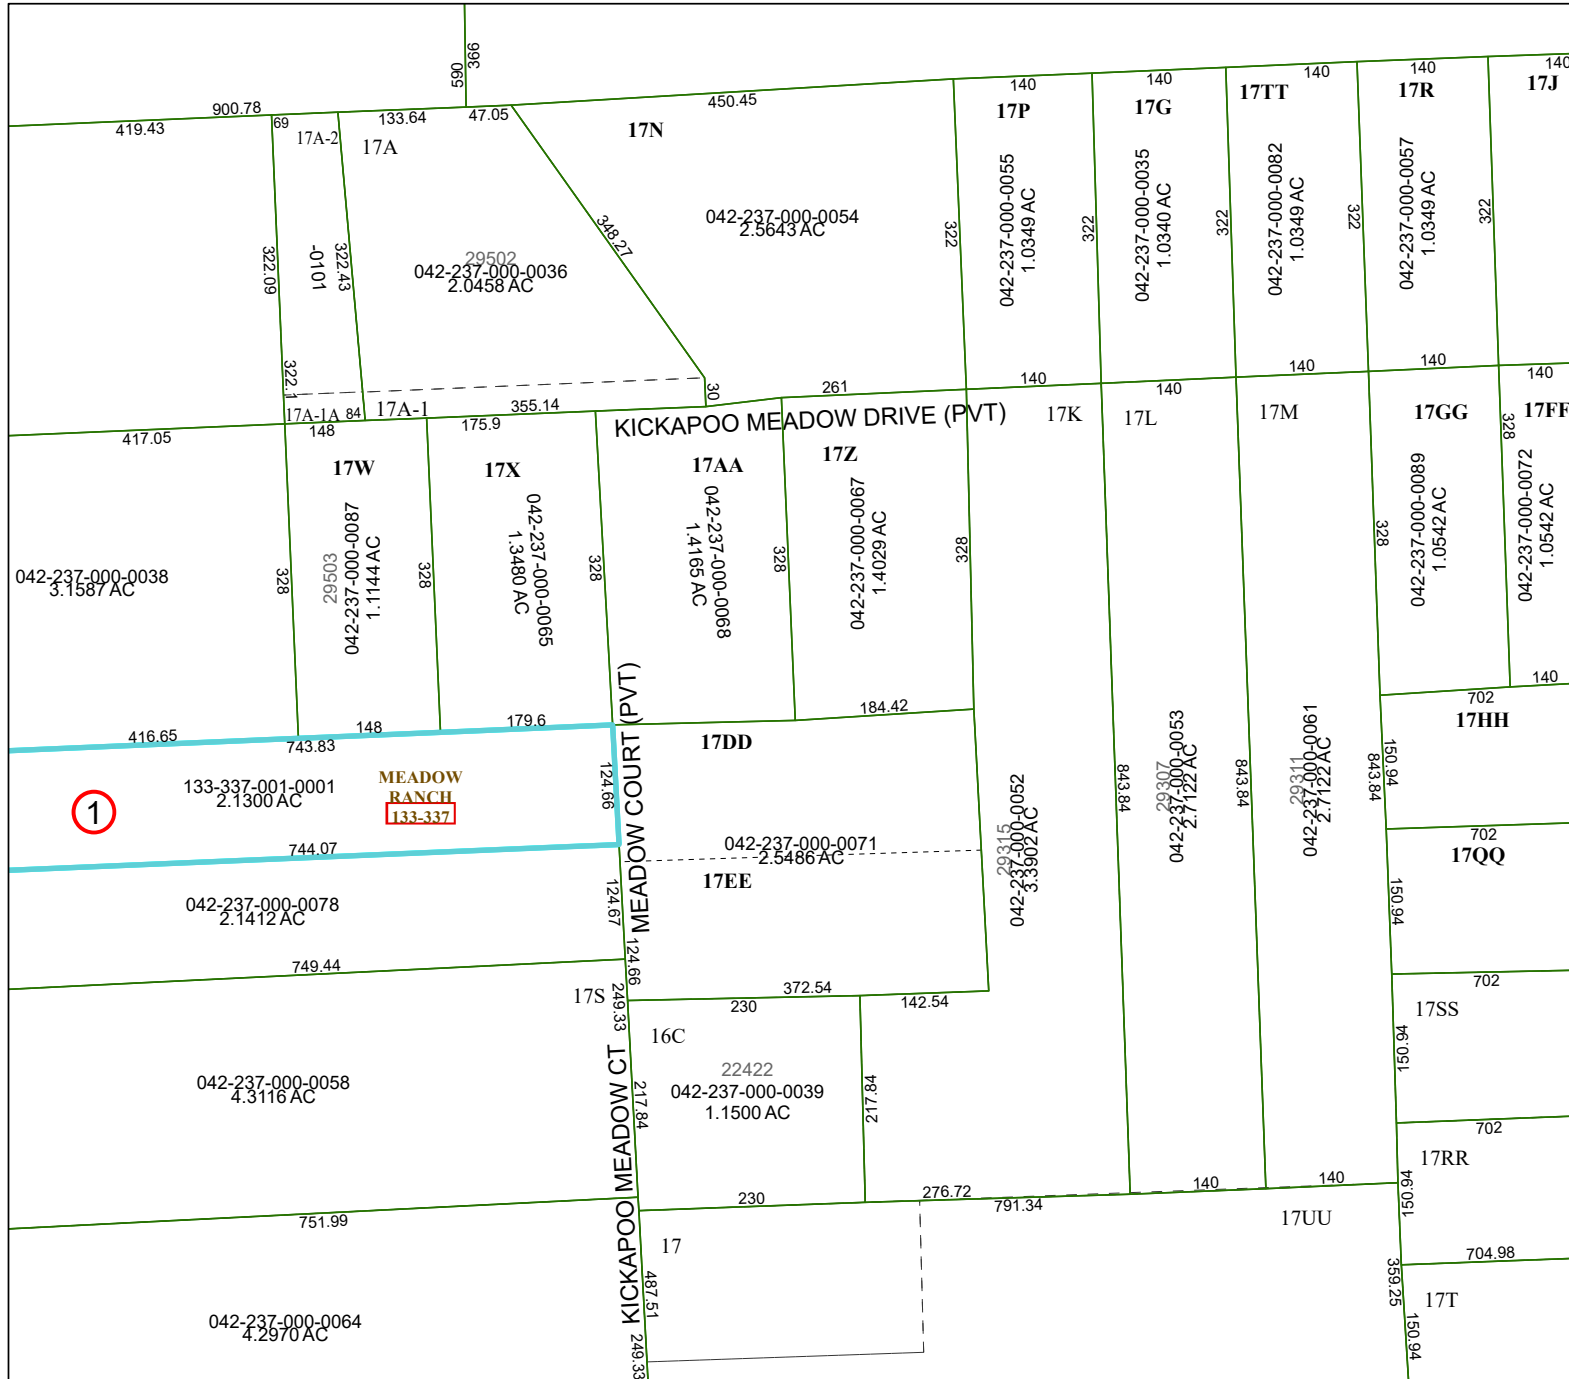

4171A11

4171C2

4171C7

Harris Central Appraisal District

0 45 90 180 Feet

PUBLICATION DATE: 1/5/2023

Geospatial or map data maintained by the Harris Central Appraisal District is for informational purposes and may not have been prepared for or be suitable for legal, engineering, or surveying purposes. It does not represent an on-the-ground survey and only represents the approximate location of property boundaries.

MAP LOCATION

FACET 4171C3

9	10	11	12	9
1	2	3	4	1
5	6	7	8	5

1

MEADOW RANCH 133-337

KICKAPOO MEADOW DRIVE (PVT)

KICKAPOO MEADOW CT (PVT)