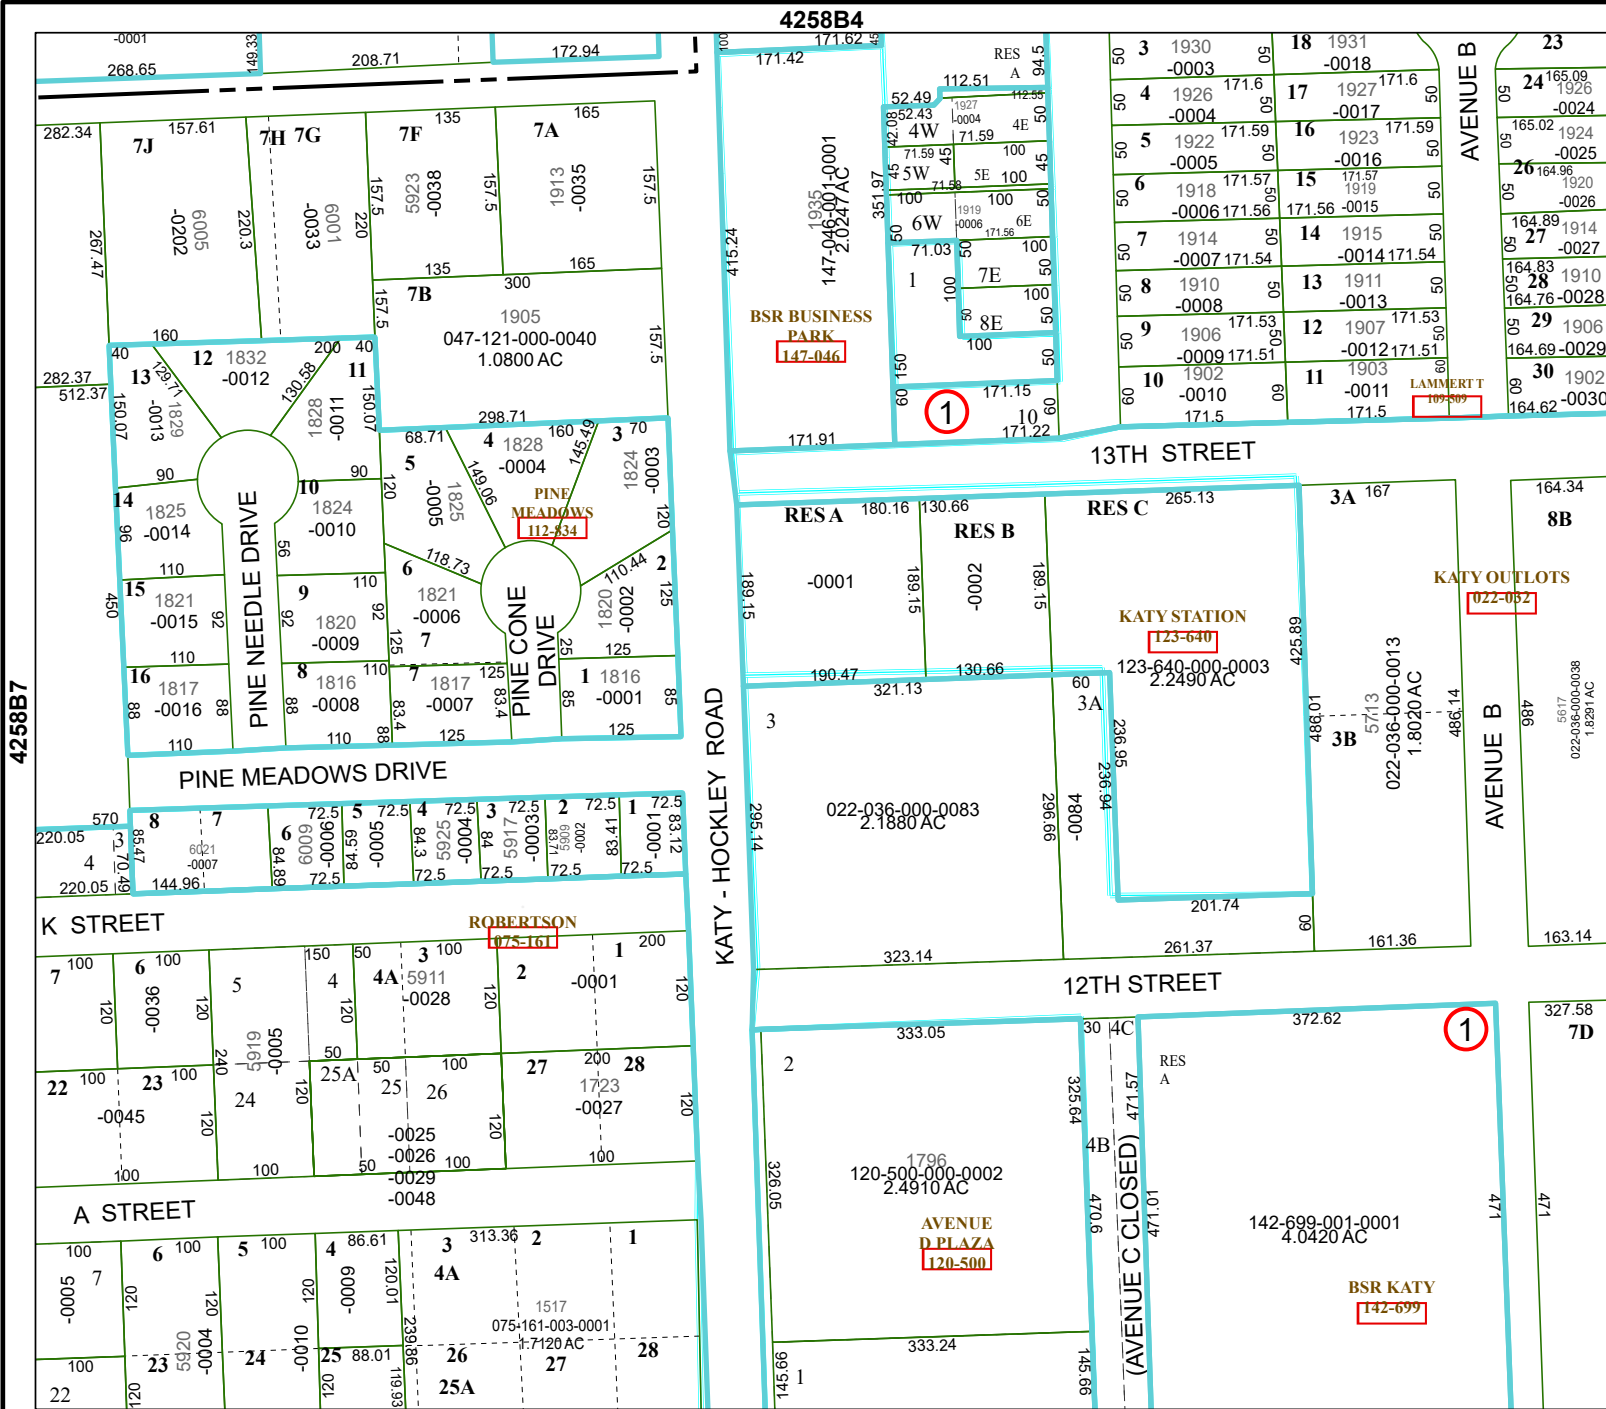

4258B4

4258B12

Harris Central Appraisal District

PUBLICATION DATE:
1/9/2025

Geospatial or map data maintained by the Harris Central Appraisal District is for informational purposes and may not have been prepared for or be suitable for legal, engineering, or surveying purposes. It does not represent an on-the-ground survey and only represents the approximate location of property boundaries.

MAP LOCATION

FACET 4258B8

2	3	4	1	2
6	7	8	5	6
10	11	12	9	10