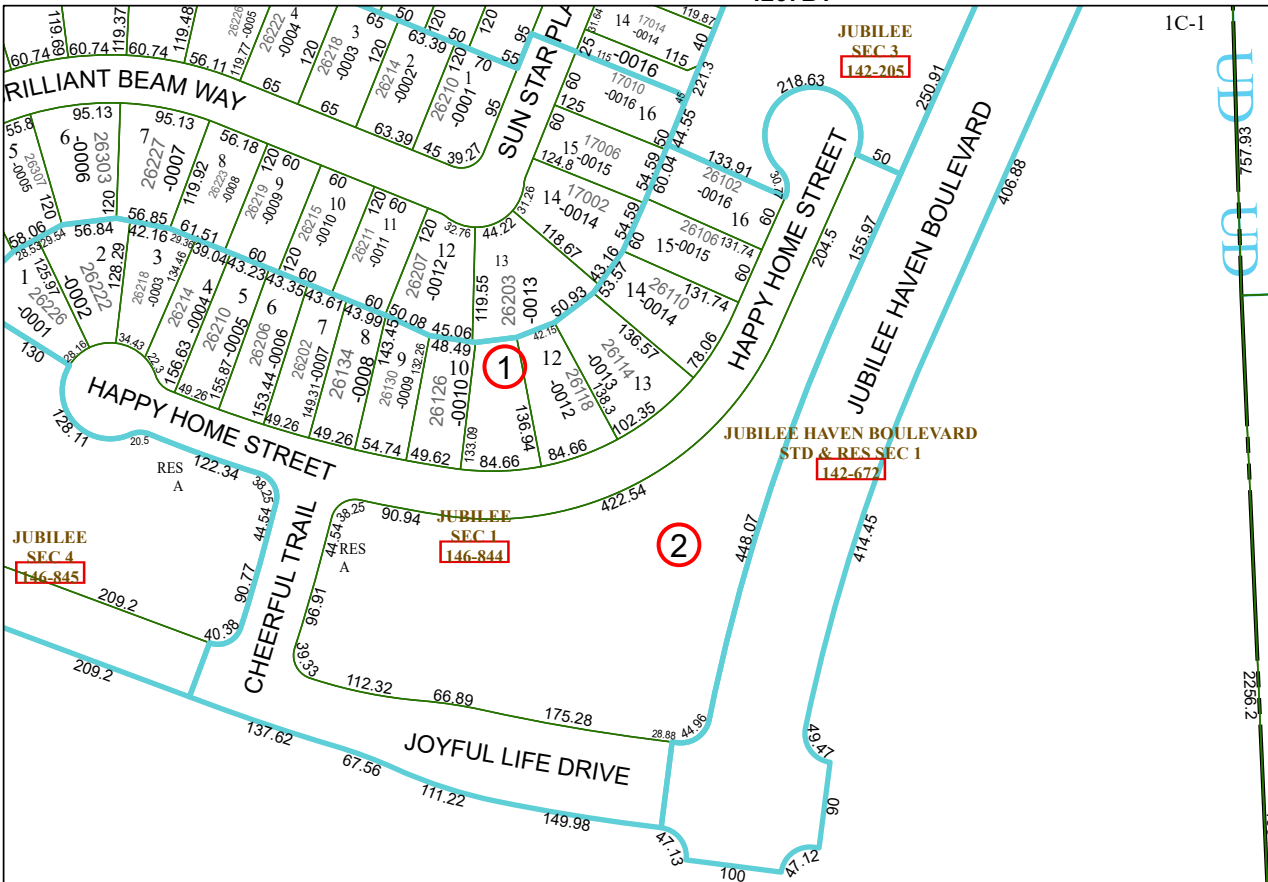

4267B1

IC-1

UD UD

UD 1801.25 UD

IB

2256.2 1934.76

4267A8

# Harris Central Appraisal District

PUBLICATION DATE: 2/13/2024

Geospatial or map data maintained by the Harris Central Appraisal District is for informational purposes and may not have been prepared for or be suitable for legal, engineering, or surveying purposes. It does not represent an on-the-ground survey and only represents the approximate location of property boundaries.

MAP LOCATION