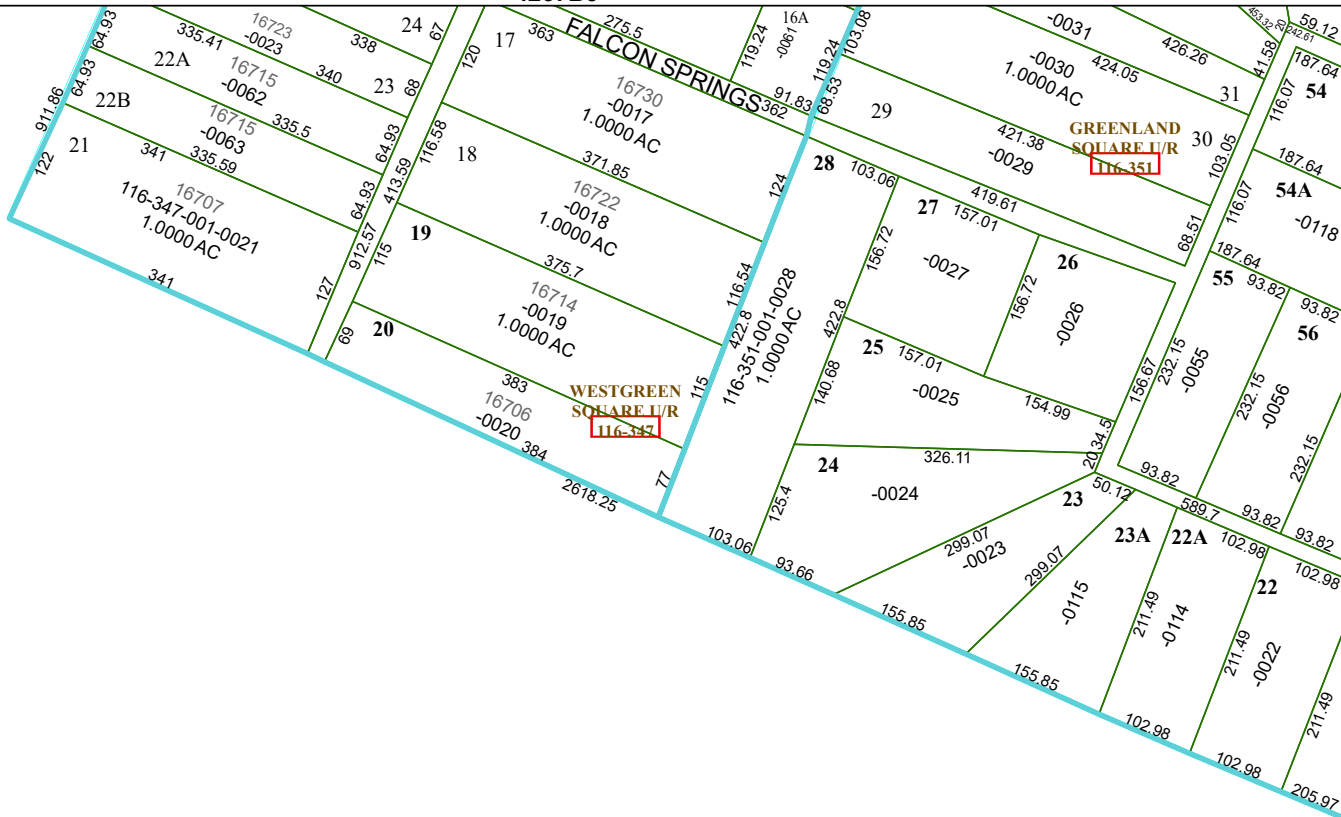

4267B3

Harris Central Appraisal District

PUBLICATION DATE:
2/13/2024

Geospatial or map data maintained by the Harris Central Appraisal District is for informational purposes and may **not** have been prepared for or be suitable for legal, engineering, or surveying purposes. It does **not** represent an on-the-ground survey and only represents the approximate location of property boundaries.

MAP LOCATION

FACET 4267B7

1	2	3	4	1
5	6	7	8	5
9	10	11	12	9

4267B11

4267B6

4267B8