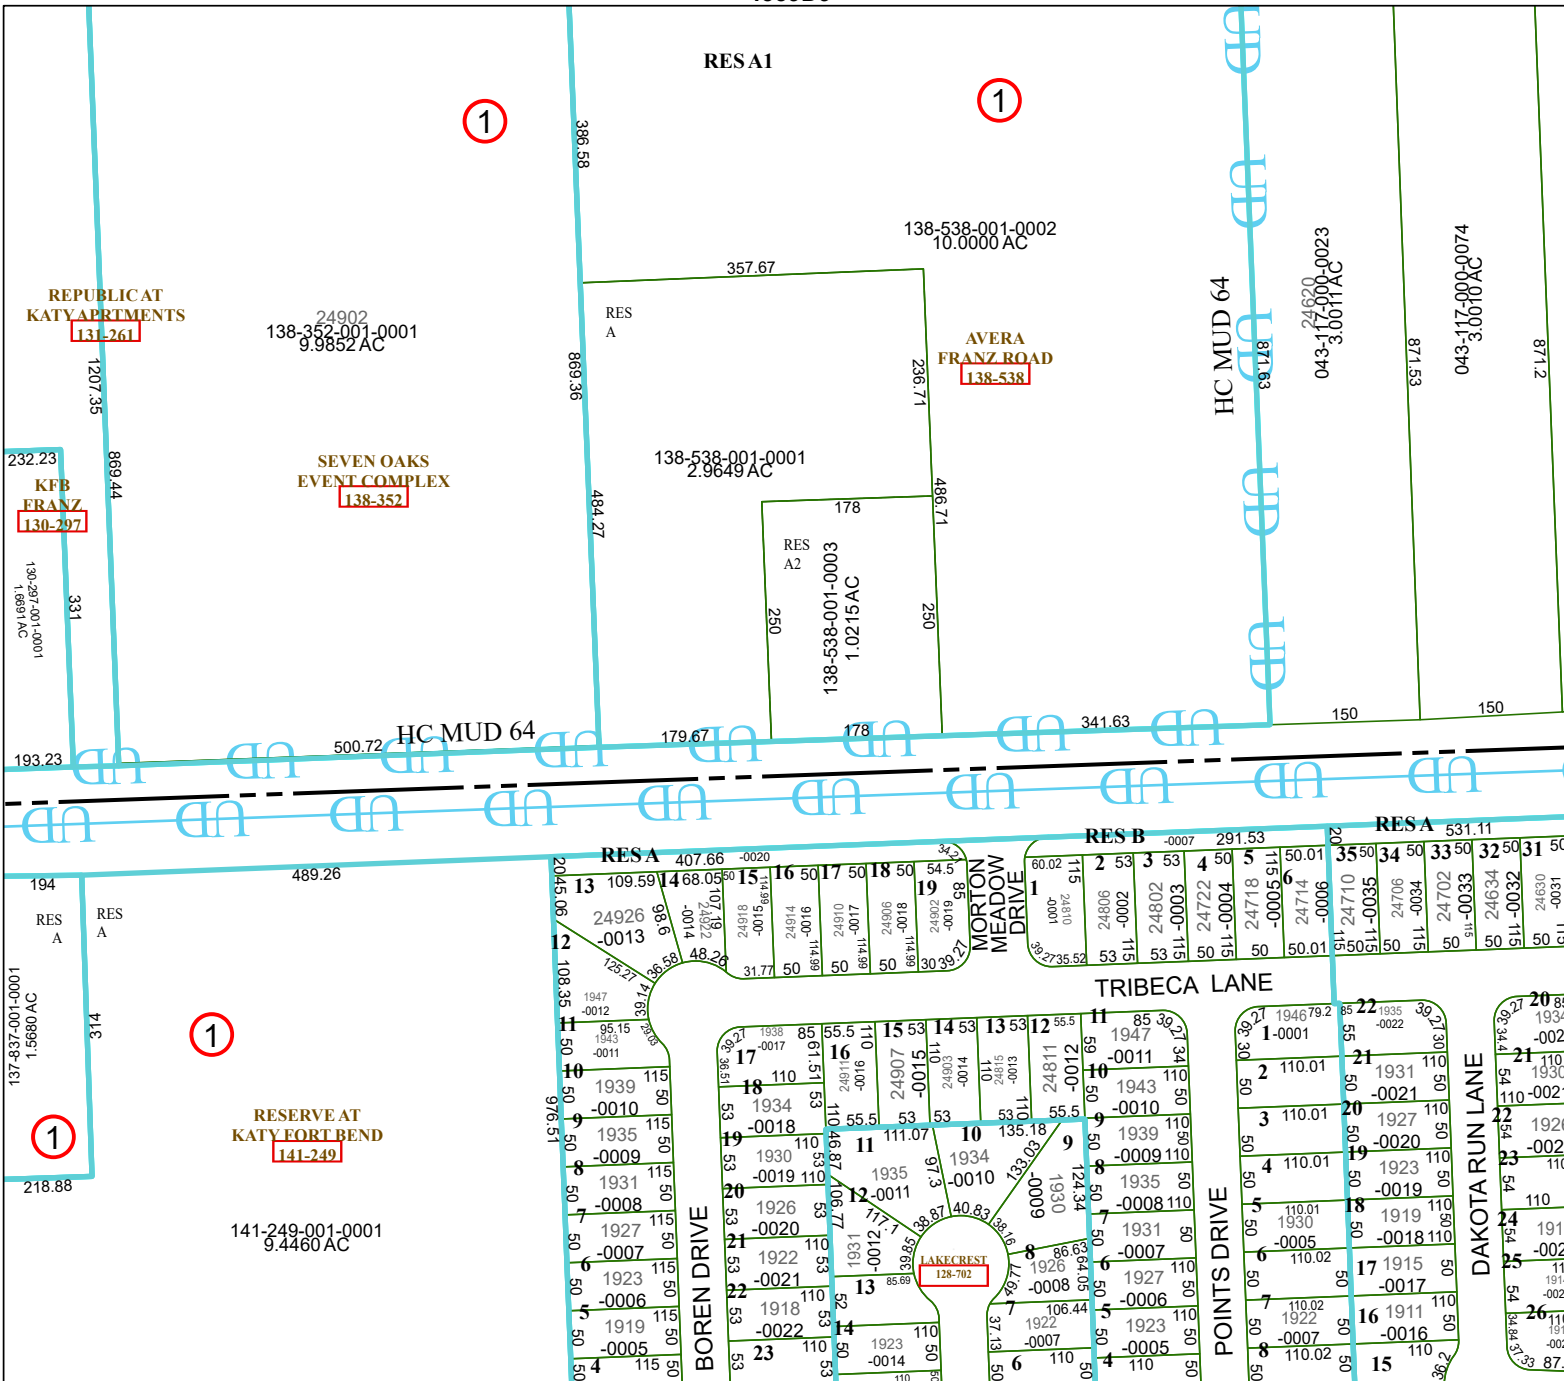

4359D9

RES A1

1

1

REPUBLIC AT
KATY APARTMENTS
131-261

24902
138-352-001-0001
9.9852 AC

SEVEN OAKS
EVENT COMPLEX
138-352
138-352

138-538-001-0001
2.9649 AC

138-538-001-0002
10.0000 AC

AVERA
FRANZ ROAD
138-538

138-538-001-0003
1.0215 AC

HC MUD 64

24620
043-117-000-0023
3.0011 AC

043-117-000-0074
3.0010 AC

Harris Central Appraisal District

0 45 90 180 Feet

PUBLICATION DATE:
12/30/2023

Geospatial or map data maintained by the Harris Central Appraisal District is for informational purposes and may not have been prepared for or be suitable for legal, engineering, or surveying purposes. It does not represent an on-the-ground survey and only represents the approximate location of property boundaries.

MAP LOCATION

FACET 4358B1

11	12	9	10	11
3	4	1	2	3
7	8	5	6	7

4358A4

4358B2

4358B5

RESERVE AT
KATY FORT BEND
141-249
141-249

141-249-001-0001
9.4460 AC

1

1