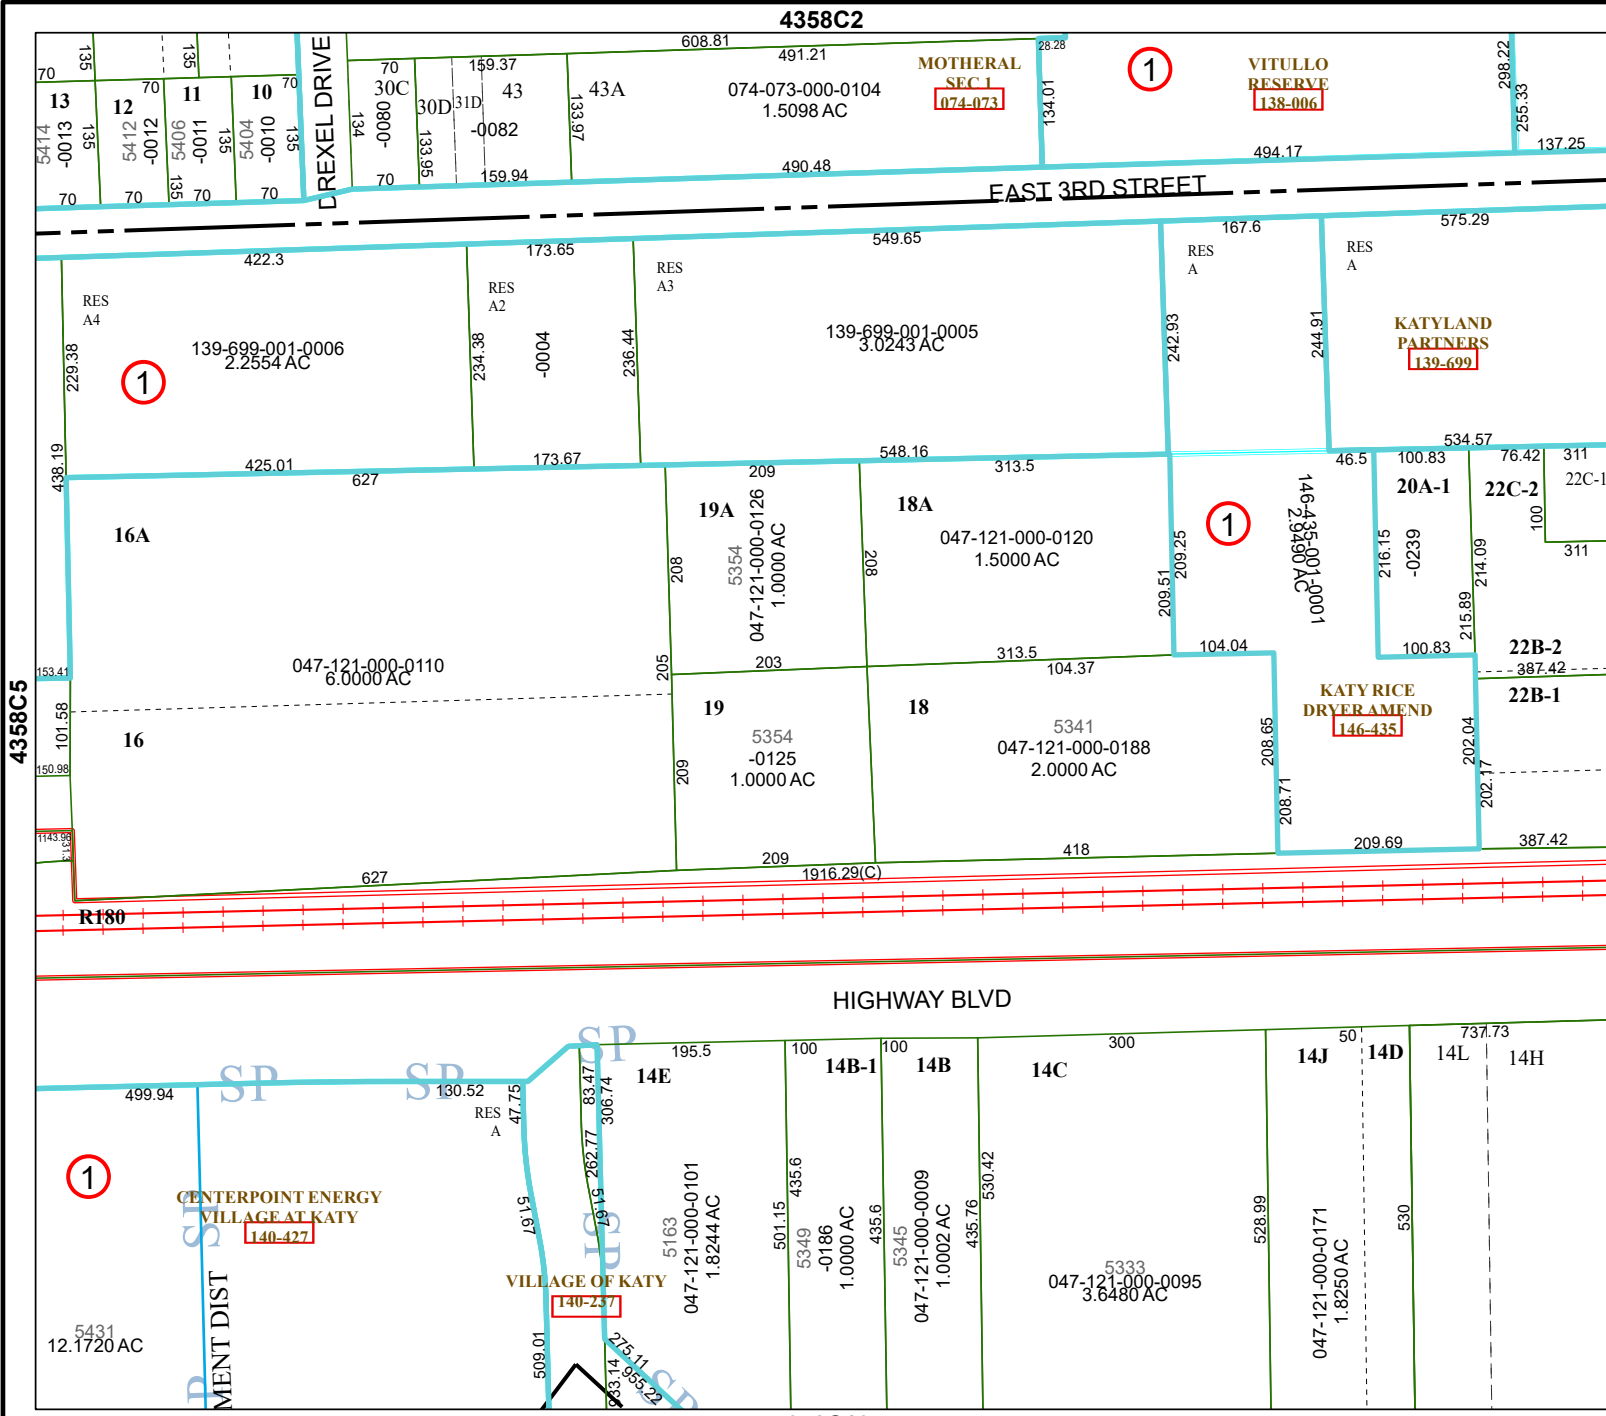

4358C2

4358C10

Harris Central Appraisal District

PUBLICATION DATE:
4/22/2024

Geospatial or map data maintained by the Harris Central Appraisal District is for informational purposes and may not have been prepared for or be suitable for legal, engineering, or surveying purposes. It does not represent an on-the-ground survey and only represents the approximate location of property boundaries.

MAP LOCATION

FACET 4358C6

4	1	2	3	4
8	5	6	7	8
12	9	10	11	12