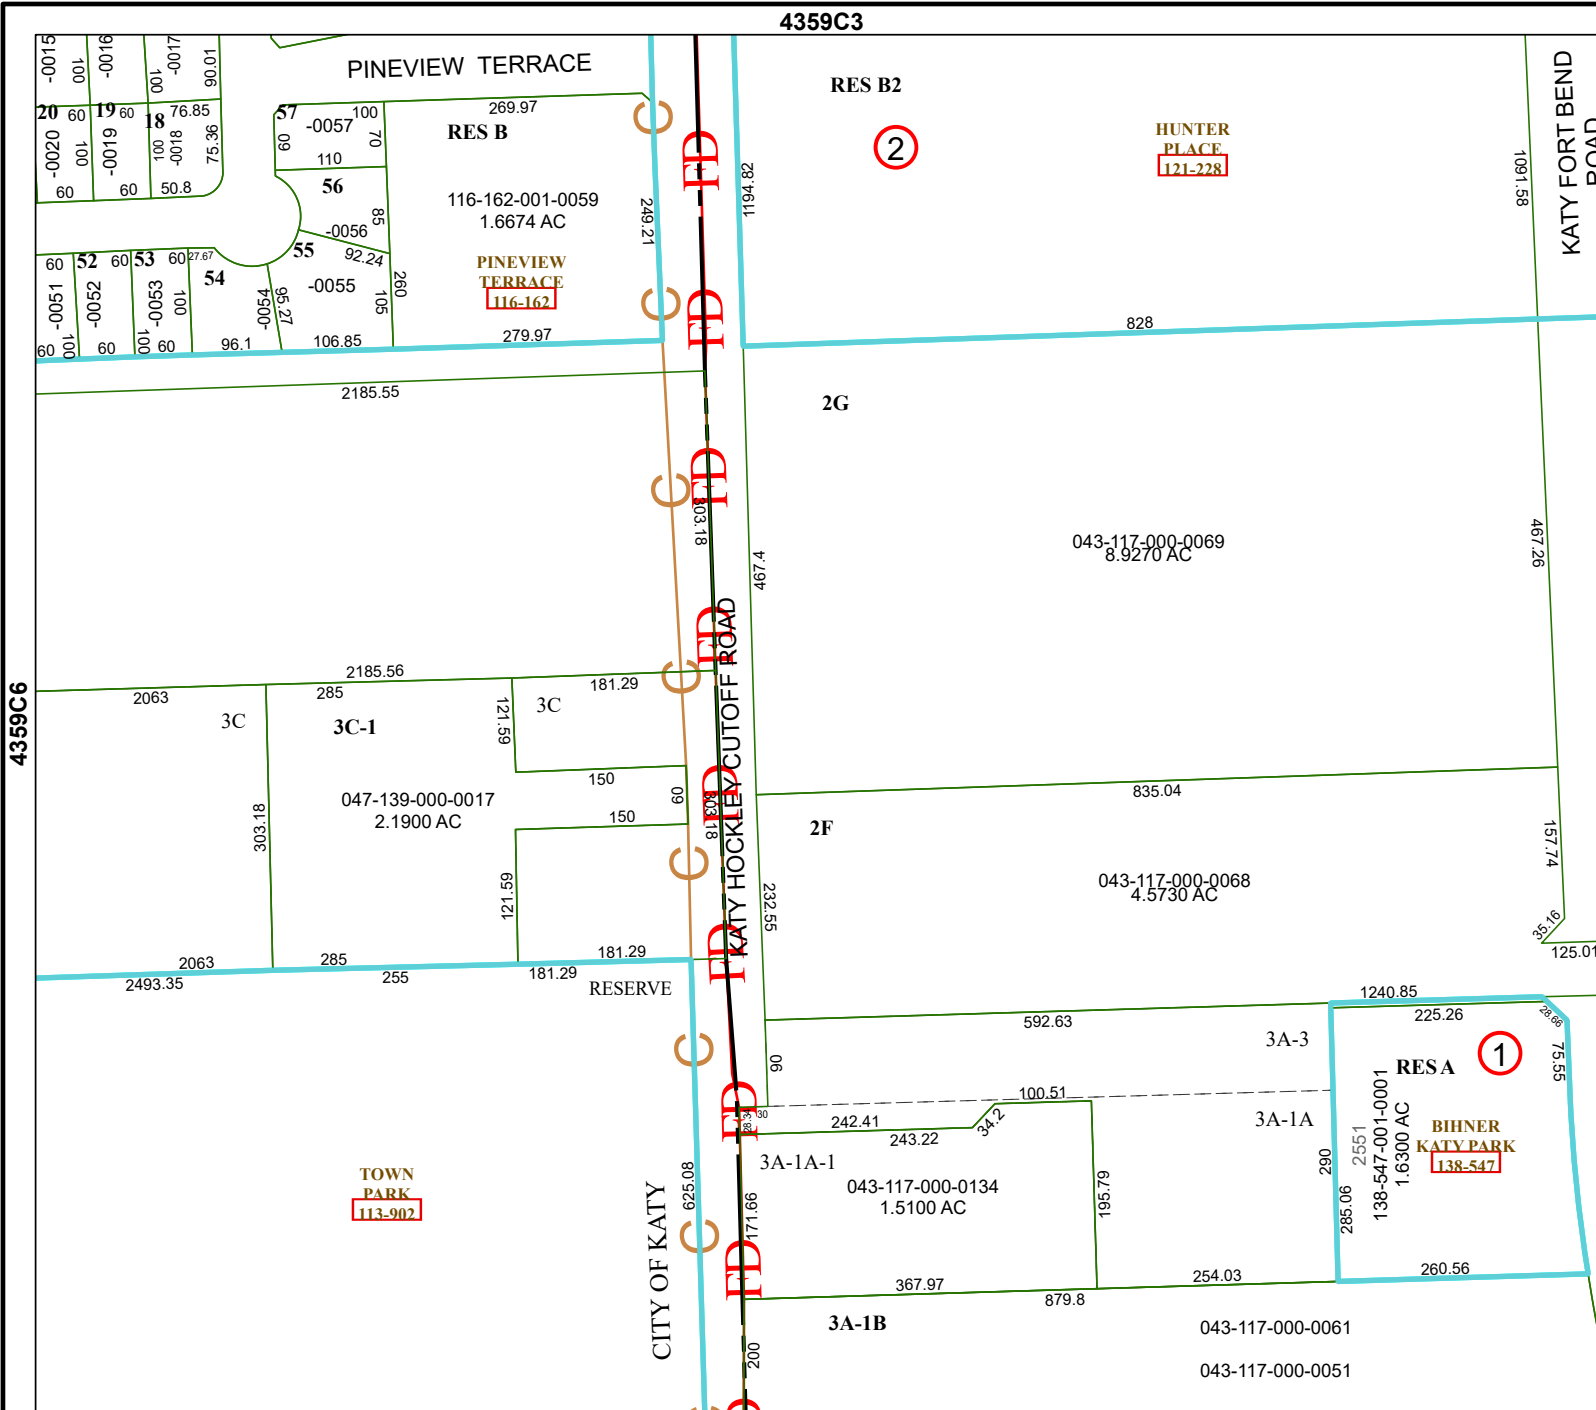

4359C3

4359C11

Harris Central Appraisal District

PUBLICATION DATE:
12/4/2025

Geospatial or map data maintained by the Harris Central Appraisal District is for informational purposes and may not have been prepared for or be suitable for legal, engineering, or surveying purposes. It does not represent an on-the-ground survey and only represents the approximate location of property boundaries.

MAP LOCATION

FACET 4359C7

1	2	3	4	1
5	6	7	8	5
9	10	11	12	9