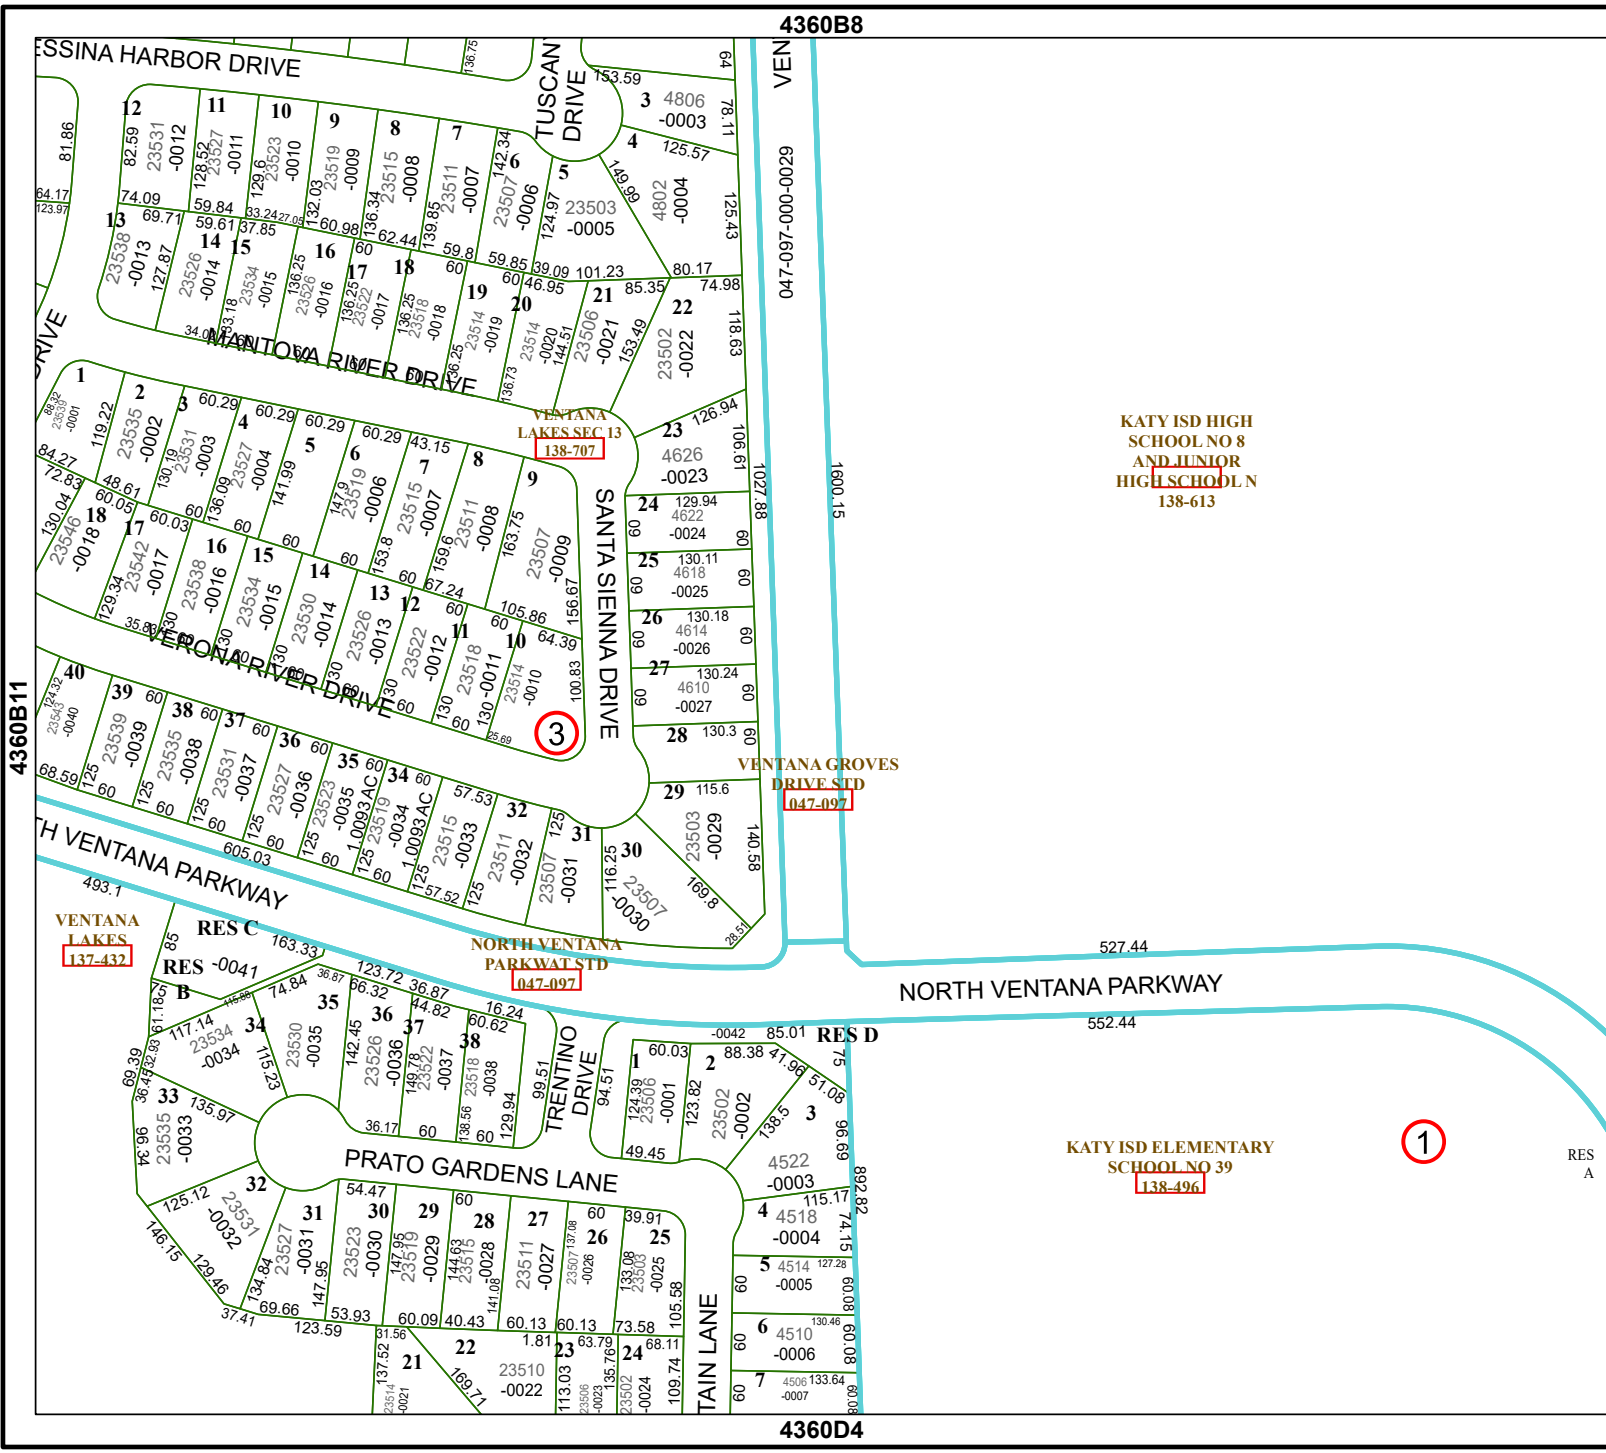

4360B8

047-097-000-0029

1600.15

1027.88

527.44

552.44

892.82

4360D4

Harris Central Appraisal District

PUBLICATION DATE:
4/22/2024

Geospatial or map data maintained by the Harris Central Appraisal District is for informational purposes and may not have been prepared for or be suitable for legal, engineering, or surveying purposes. It does not represent an on-the-ground survey and only represents the approximate location of property boundaries.

MAP LOCATION

FACET 4360B12

6	7	8	5	6
10	11	12	9	10
2	3	4	1	2

KATY ISD HIGH SCHOOL NO 8 AND JUNIOR HIGH SCHOOL N 138-613

KATY ISD ELEMENTARY SCHOOL NO 39 138-496

4460A9

RES A

4360B11