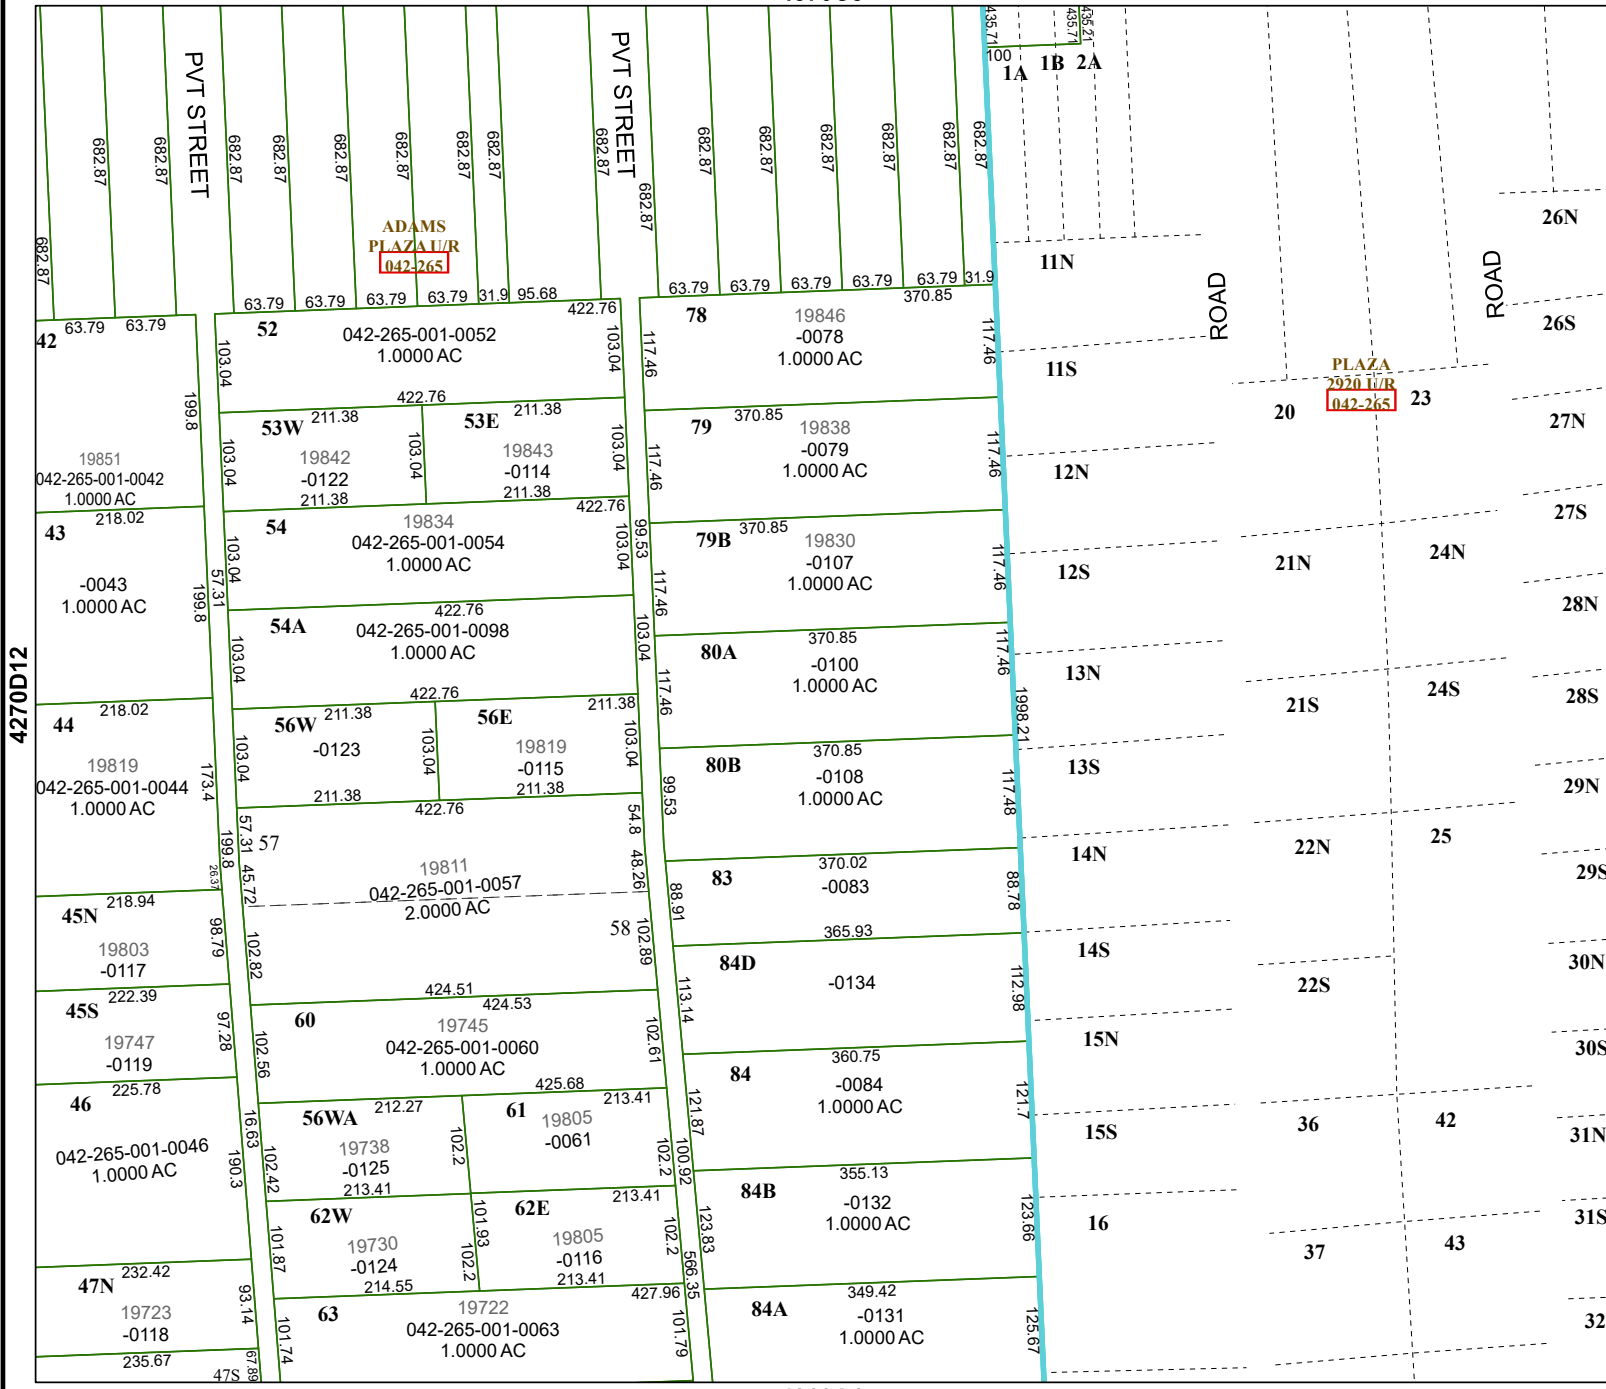

4370C5

4369A1

Harris Central Appraisal District

PUBLICATION DATE: 12/30/2023

Geospatial or map data maintained by the Harris Central Appraisal District is for informational purposes and may not have been prepared for or be suitable for legal, engineering, or surveying purposes. It does not represent an on-the-ground survey and only represents the approximate location of property boundaries.

MAP LOCATION

FACET 4370C9

7	8	5	6	7
11	12	9	10	11
3	4	1	2	3

4270D12

4370C10

ADAMS PLAZA U/R
042-265

PLAZA 2920 U/R
042-265