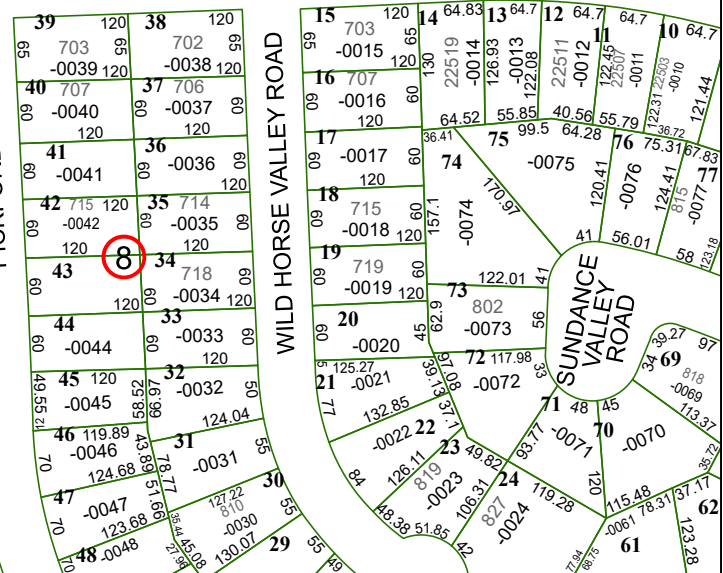

4457A4

WEST MEMORIAL

105-493

RANGVIEW DRIVE

WEST MEMORIAL SOUTH

111-055

WEST MEMORIAL SEC 4 R/P AND EXTN

107-569

WEST MEMORIAL M.U.D.

H.C.M.U.D. 81

CIMARRON R/P

107-959

4457A7

CANYON GARDEN DRIVE

PICKFORD DRIVE

4457A12

WILD HORSE VALLEY ROAD

SUNDALE VALLEY ROAD

Harris Central Appraisal District

0 45 90 180 Feet

PUBLICATION DATE: 2/13/2023

Geospatial or map data maintained by the Harris Central Appraisal District is for informational purposes and may not have been prepared for or be suitable for legal, engineering, or surveying purposes. It does not represent an on-the-ground survey and only represents the approximate location of property boundaries.

MAP LOCATION

FACET 4457A8

2	3	4	1	2
6	7	8	5	6
10	11	12	9	10