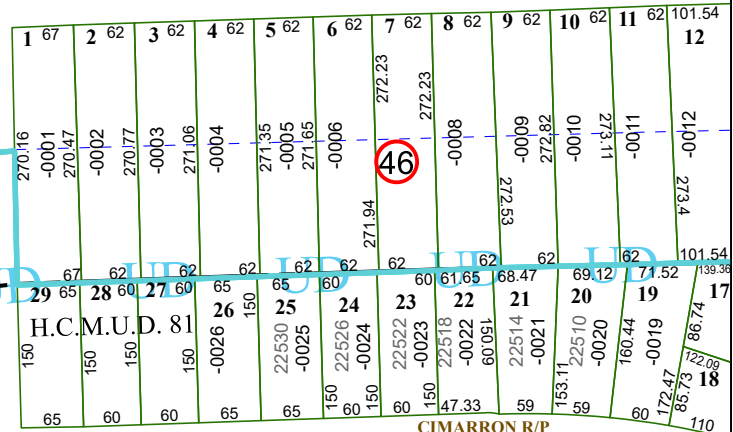

4457A4

WEST MEMORIAL

105-493

RANGVIEW DRIVE

WEST MEMORIAL SOUTH

111-055

WEST MEMORIAL SEC 4 R/P AND EXTN

107-569

WEST MEMORIAL M.U.D.

H.C.M.U.D. 81

CIMARRON R/P

107-959

4457A7

CANYON GARDEN DRIVE

PICKFORD DRIVE

4457A12

WILD HORSE VALLEY ROAD

SUNDALE VALLEY ROAD

Harris Central Appraisal District

0 45 90 180 Feet

PUBLICATION DATE: 2/13/2023

Geospatial or map data maintained by the Harris Central Appraisal District is for informational purposes and may not have been prepared for or be suitable for legal, engineering, or surveying purposes. It does not represent an on-the-ground survey and only represents the approximate location of property boundaries.

MAP LOCATION

FACET 4457A8

2	3	4	1	2
6	7	8	5	6
10	11	12	9	10