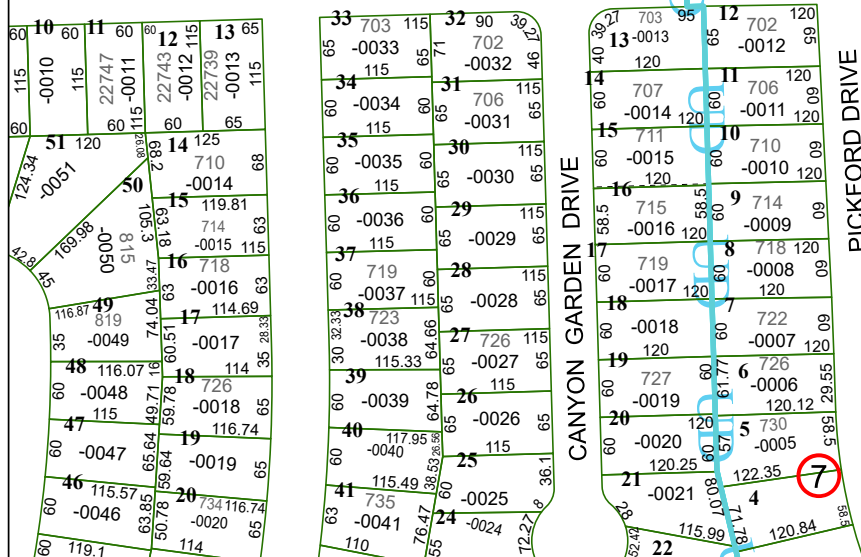

4457A4

WEST MEMORIAL

105-493

RANGVIEW DRIVE

WEST MEMORIAL SOUTH

111-055

WEST MEMORIAL SEC 4 R/P AND EXTN

107-569

WEST MEMORIAL M.U.D.

H.C.M.U.D. 81

CIMARRON R/P

107-959

4457A7

CANYON GARDEN DRIVE

PICKFORD DRIVE

4457A12

WILD HORSE VALLEY ROAD

SUNDALE VALLEY ROAD

Harris Central Appraisal District

0 45 90 180 Feet

PUBLICATION DATE: 2/13/2023

Geospatial or map data maintained by the Harris Central Appraisal District is for informational purposes and may not have been prepared for or be suitable for legal, engineering, or surveying purposes. It does not represent an on-the-ground survey and only represents the approximate location of property boundaries.

MAP LOCATION

FACET 4457A8

2	3	4	1	2
6	7	8	5	6
10	11	12	9	10