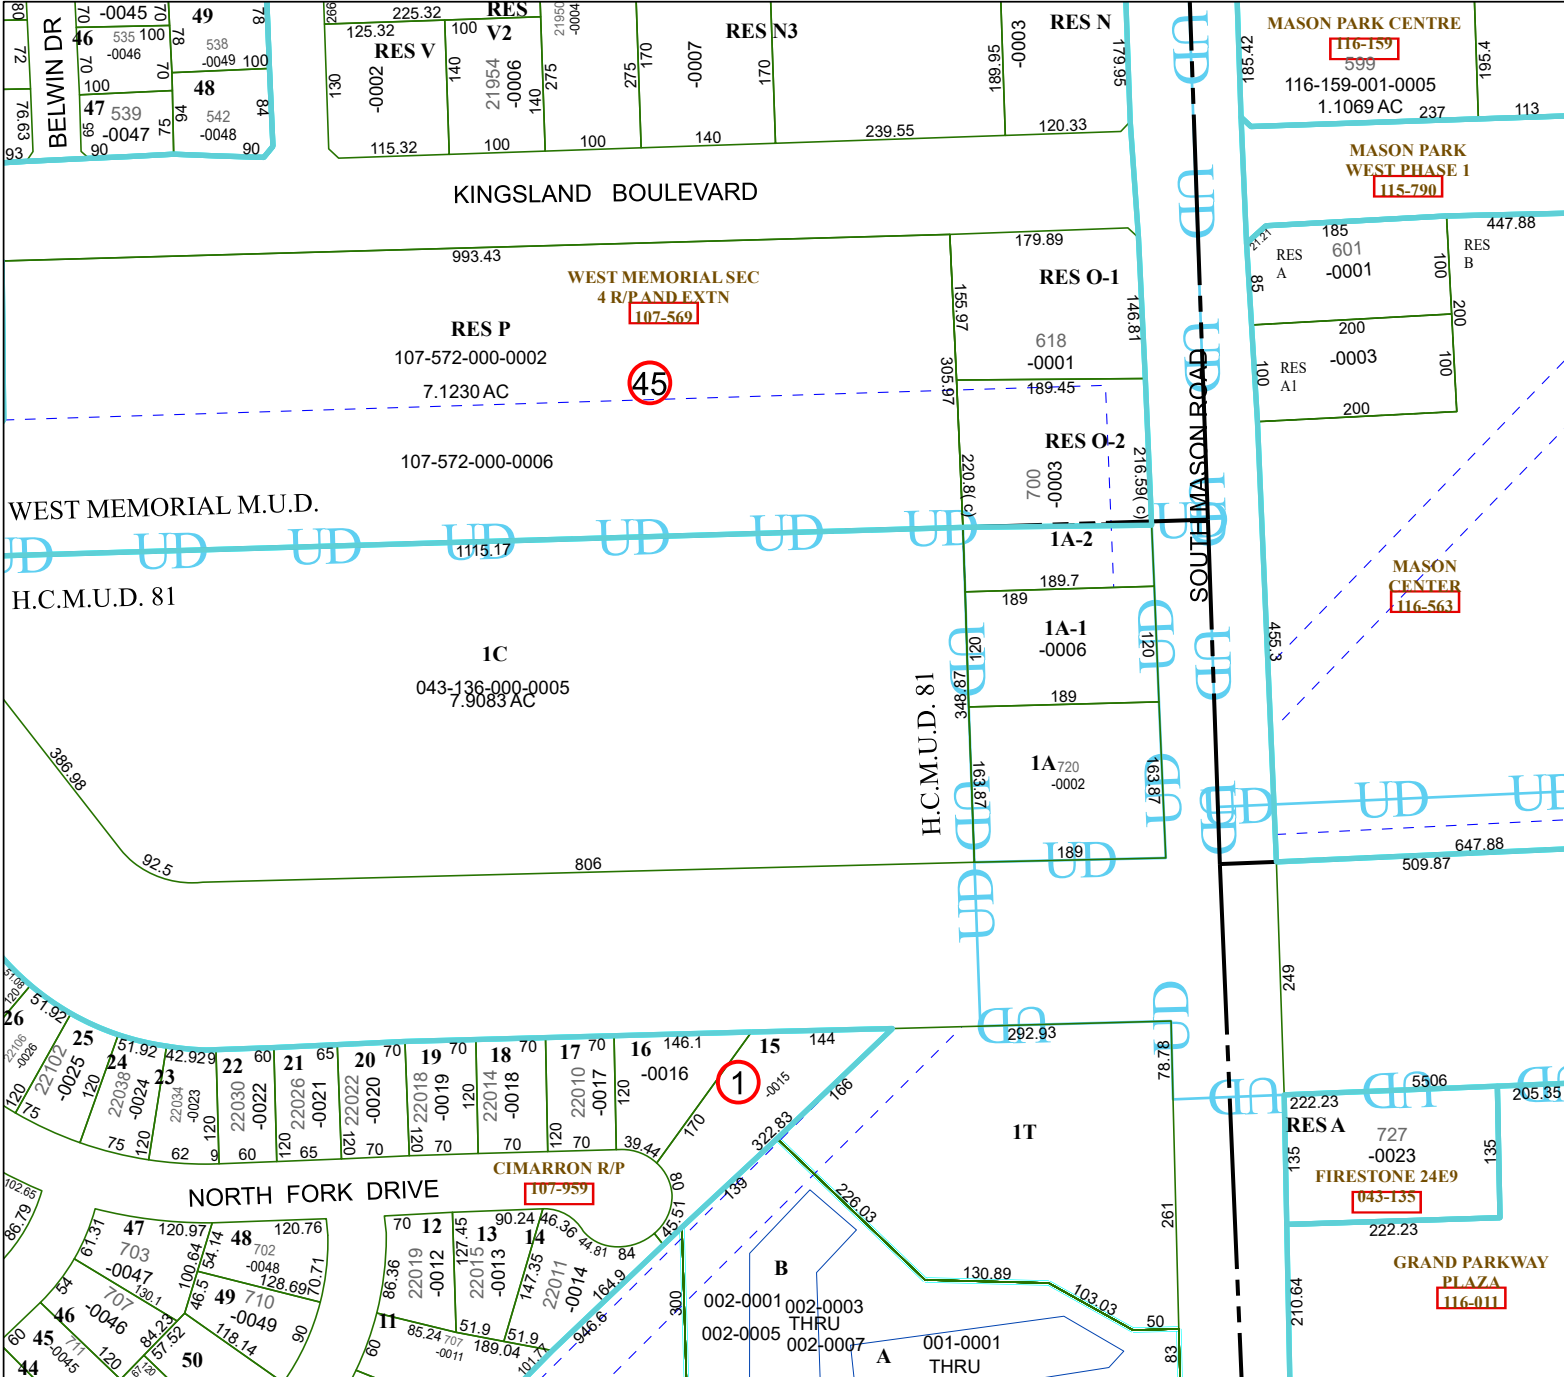

4457B2

4457B10

Harris Central Appraisal District

PUBLICATION DATE:
1/5/2023

Geospatial or map data maintained by the Harris Central Appraisal District is for informational purposes and may not have been prepared for or be suitable for legal, engineering, or surveying purposes. It does not represent an on-the-ground survey and only represents the approximate location of property boundaries.

MAP LOCATION

FACET 4457B6

4	1	2	3	4
8	5	6	7	8
12	9	10	11	12

4457B5

4457B7