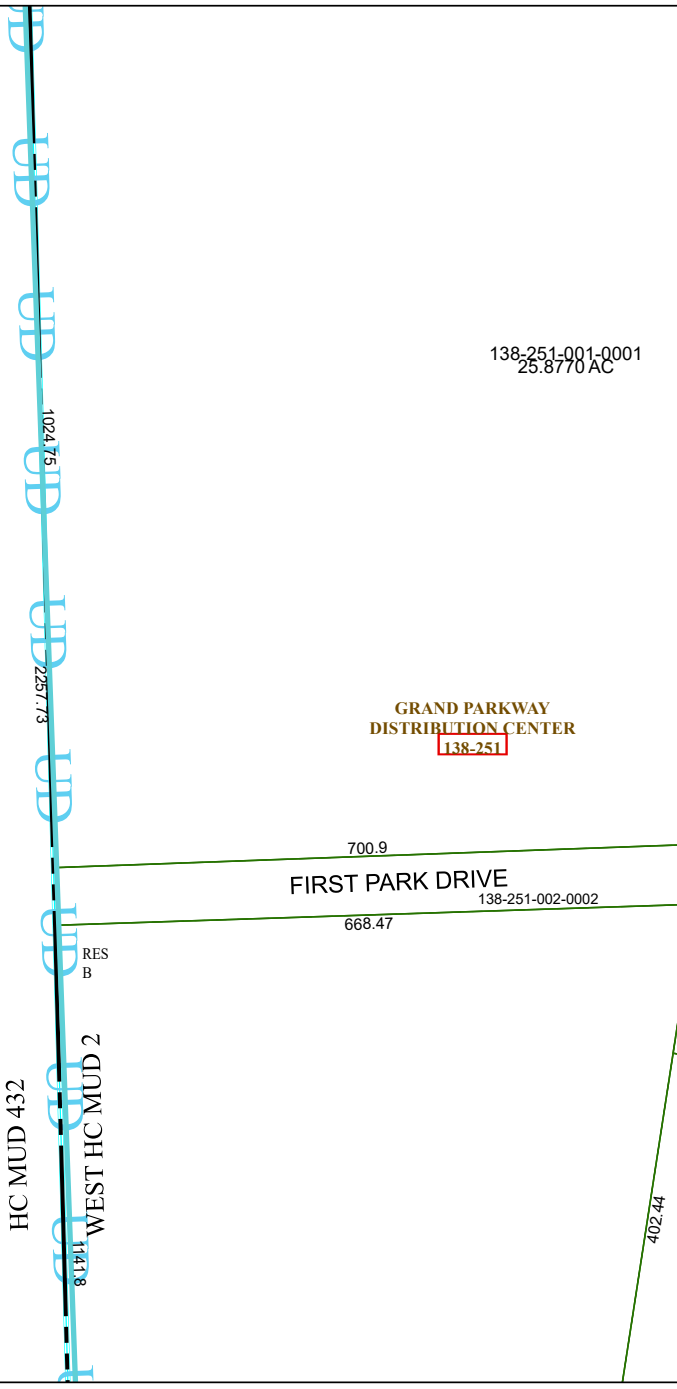

4459A9

048-023-000-0030
38.7168 AC

4459C5

138-251-001-0001
25.8770 AC

GRAND PARKWAY
DISTRIBUTION CENTER
138-251

FIRST PARK DRIVE
138-251-002-0002
668.47

Harris Central Appraisal District

0 45 90 180 Feet

PUBLICATION DATE:
5/21/2024

Geospatial or map data maintained by the Harris Central Appraisal District is for informational purposes and may not have been prepared for or be suitable for legal, engineering, or surveying purposes. It does not represent an on-the-ground survey and only represents the approximate location of property boundaries.

MAP LOCATION

FACET

4459C1

11	12	9	10	11
3	4	1	2	3
7	8	5	6	7