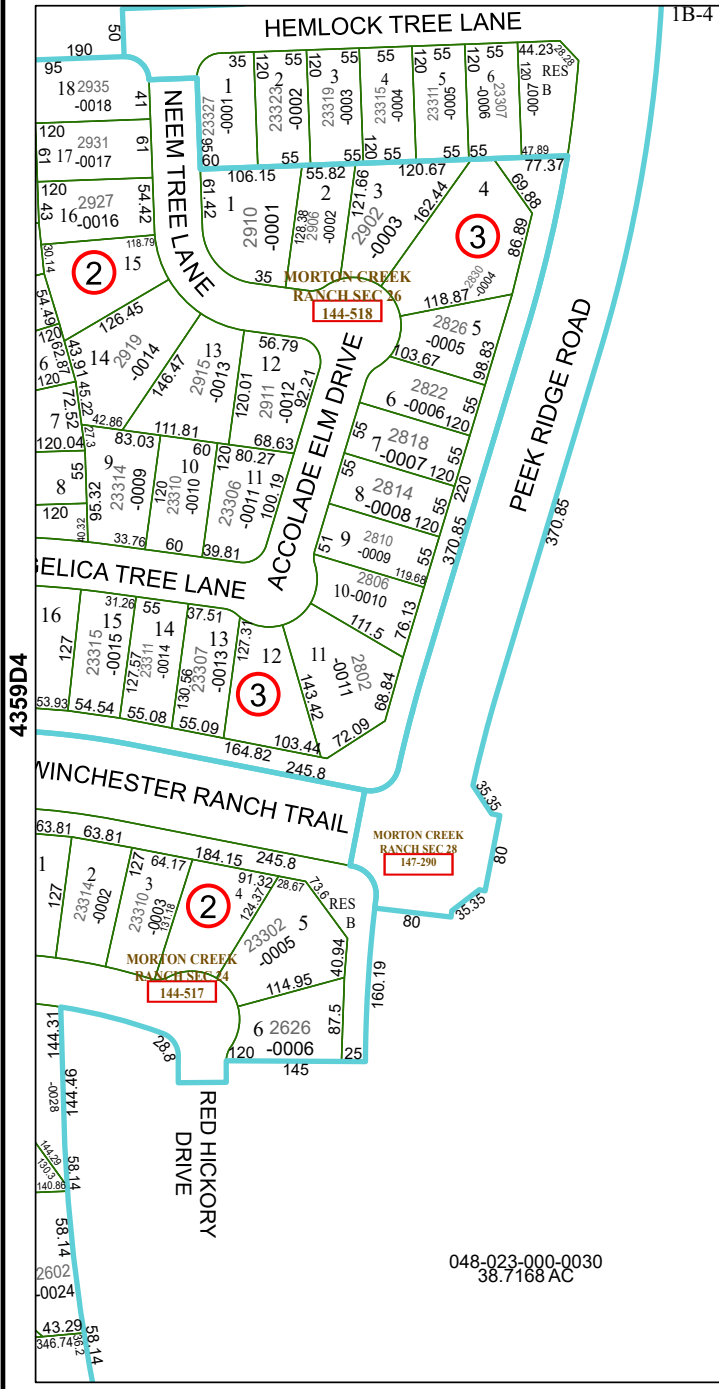

4459A9

048-023-000-0030
38.7168 AC

4459C5

138-251-001-0001
25.8770 AC

GRAND PARKWAY
DISTRIBUTION CENTER
138-251

FIRST PARK DRIVE
138-251-002-0002
668.47

Harris Central Appraisal District

0 45 90 180 Feet

PUBLICATION DATE:
5/21/2024

Geospatial or map data maintained by the Harris Central Appraisal District is for informational purposes and may not have been prepared for or be suitable for legal, engineering, or surveying purposes. It does not represent an on-the-ground survey and only represents the approximate location of property boundaries.

MAP LOCATION

FACET

4459C1

11	12	9	10	11
3	4	1	2	3
7	8	5	6	7