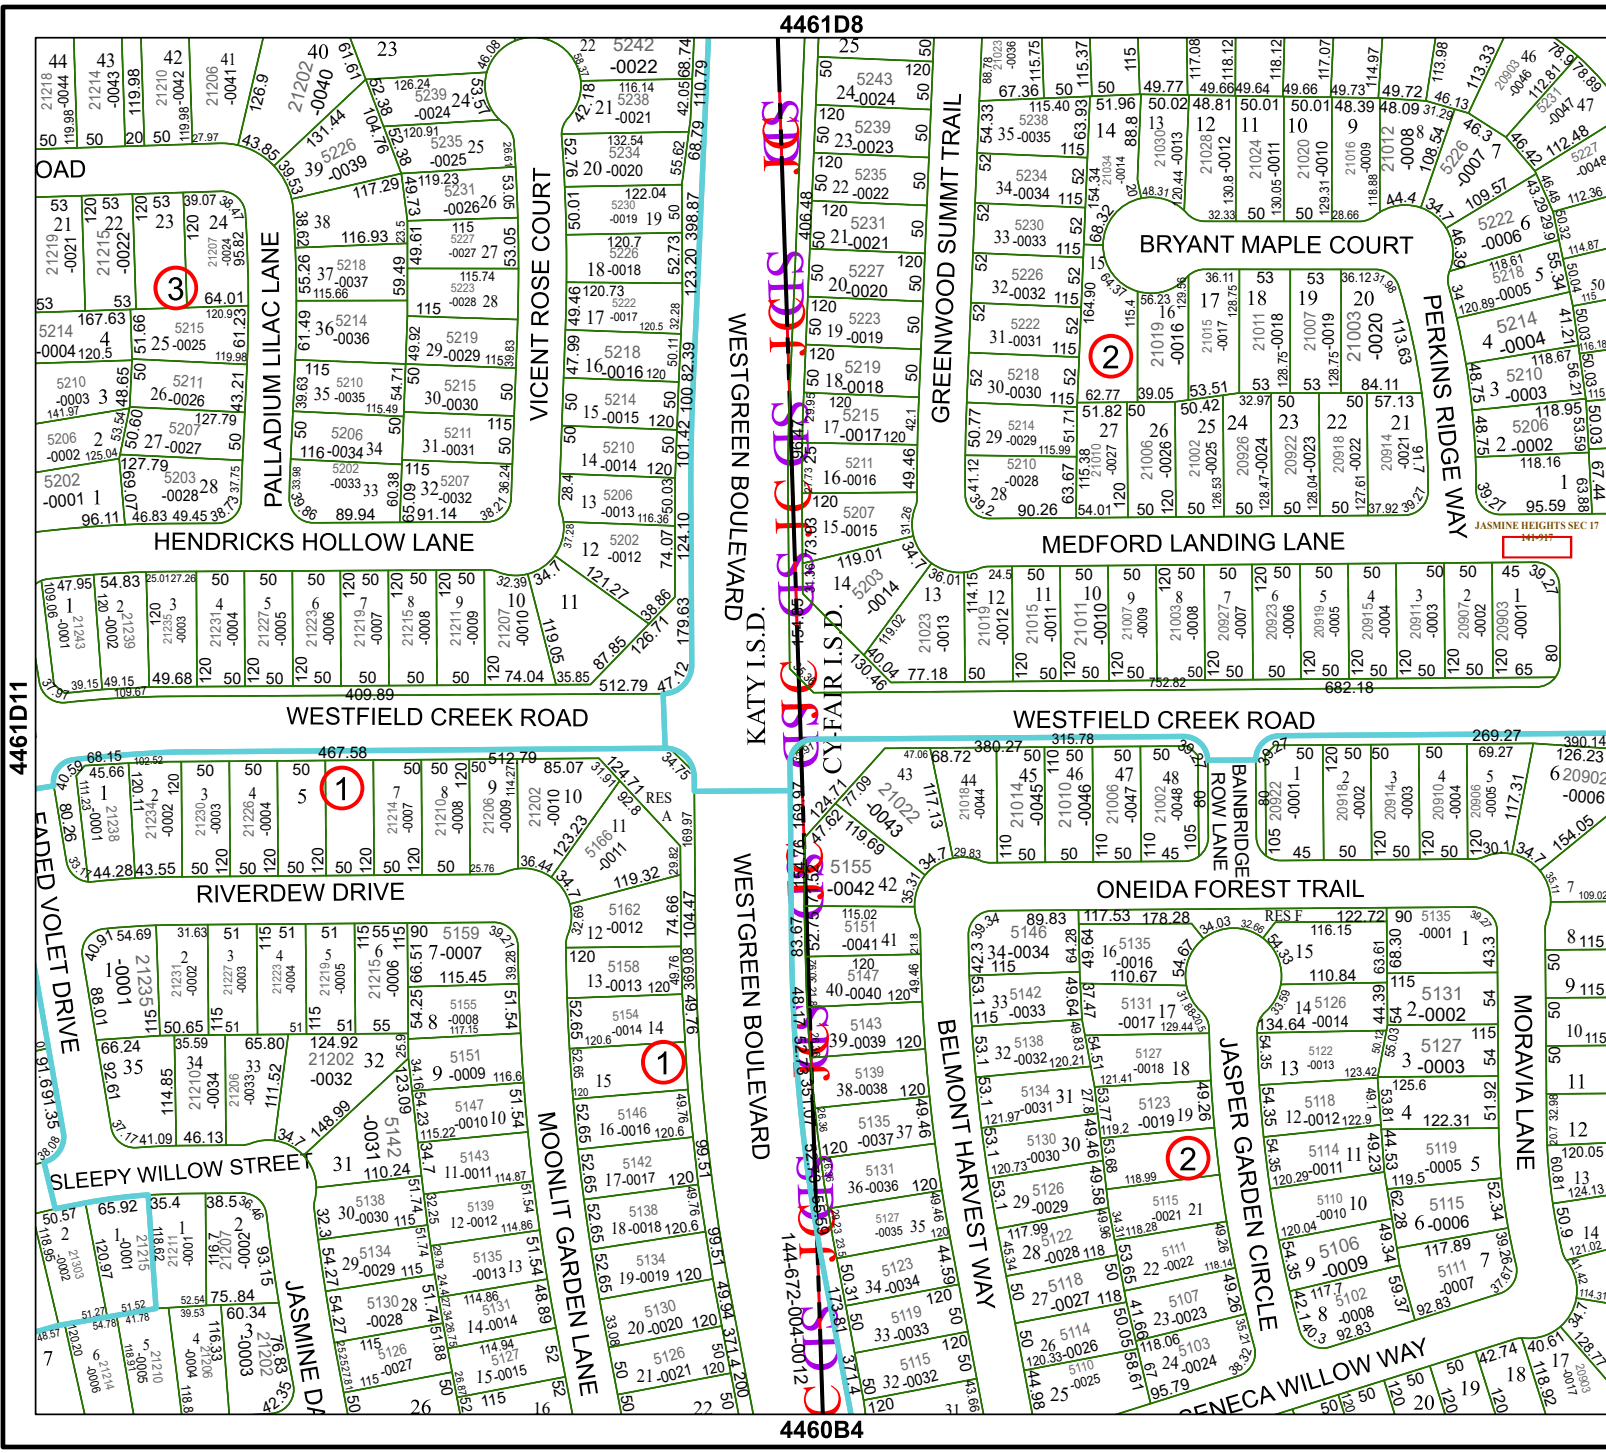

4461D8

4460B4

Harris Central Appraisal District

PUBLICATION DATE:
1/5/2023

Geospatial or map data maintained by the Harris Central Appraisal District is for informational purposes and may not have been prepared for or be suitable for legal, engineering, or surveying purposes. It does not represent an on-the-ground survey and only represents the approximate location of property boundaries.

MAP LOCATION

FACET 4461D12

6	7	8	5	6
10	11	12	9	10
2	3	4	1	2