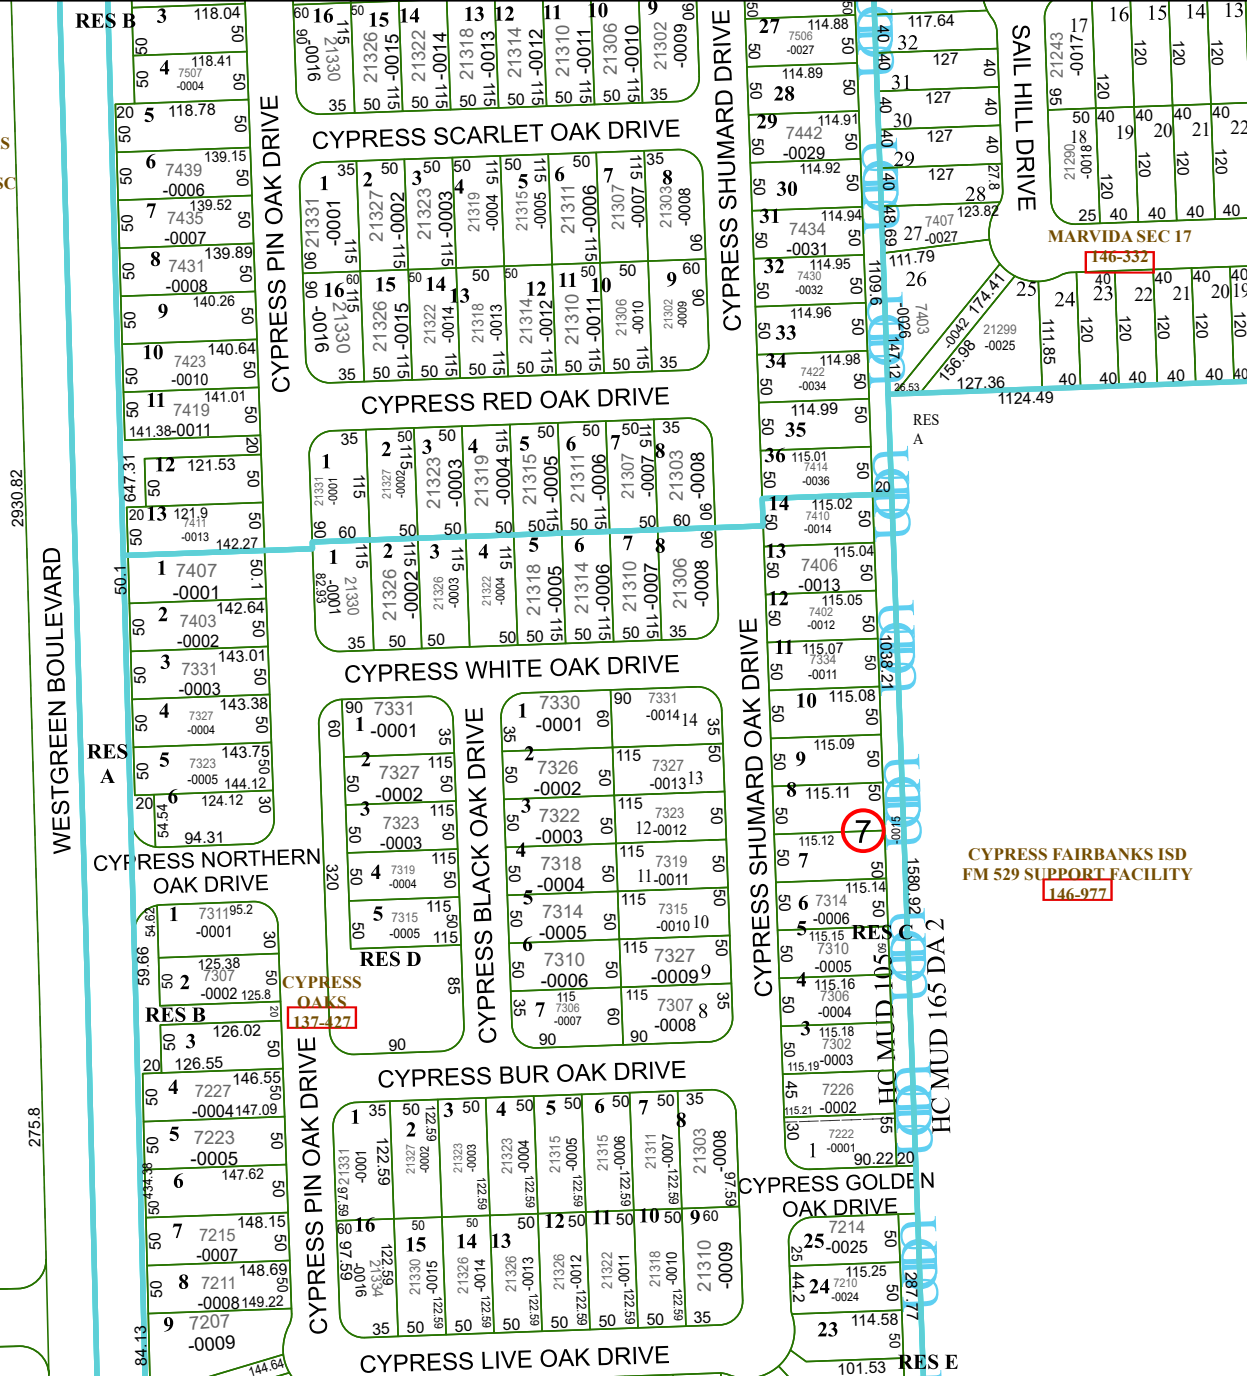

4462D3

CYPRESS FAIRBANKS
ISD WESTGREEN
BOULEVARD MULTI SC
134-223

4462B12

4462D8

Harris Central Appraisal District

0 45 90 180 Feet

PUBLICATION DATE:
5/6/2024

Geospatial or map data maintained by the Harris Central Appraisal District is for informational purposes and may not have been prepared for or be suitable for legal, engineering, or surveying purposes. It does not represent an on-the-ground survey and only represents the approximate location of property boundaries.

MAP LOCATION

FACET 4462D4

10	11	12	9	10
2	3	4	1	2
6	7	8	5	6

4562C1

CYPRESS FAIRBANKS ISD
FM 529 SUPPORT FACILITY
146-977

HC MUD 105
HC MUD 165 DA 2

RES C
RES E