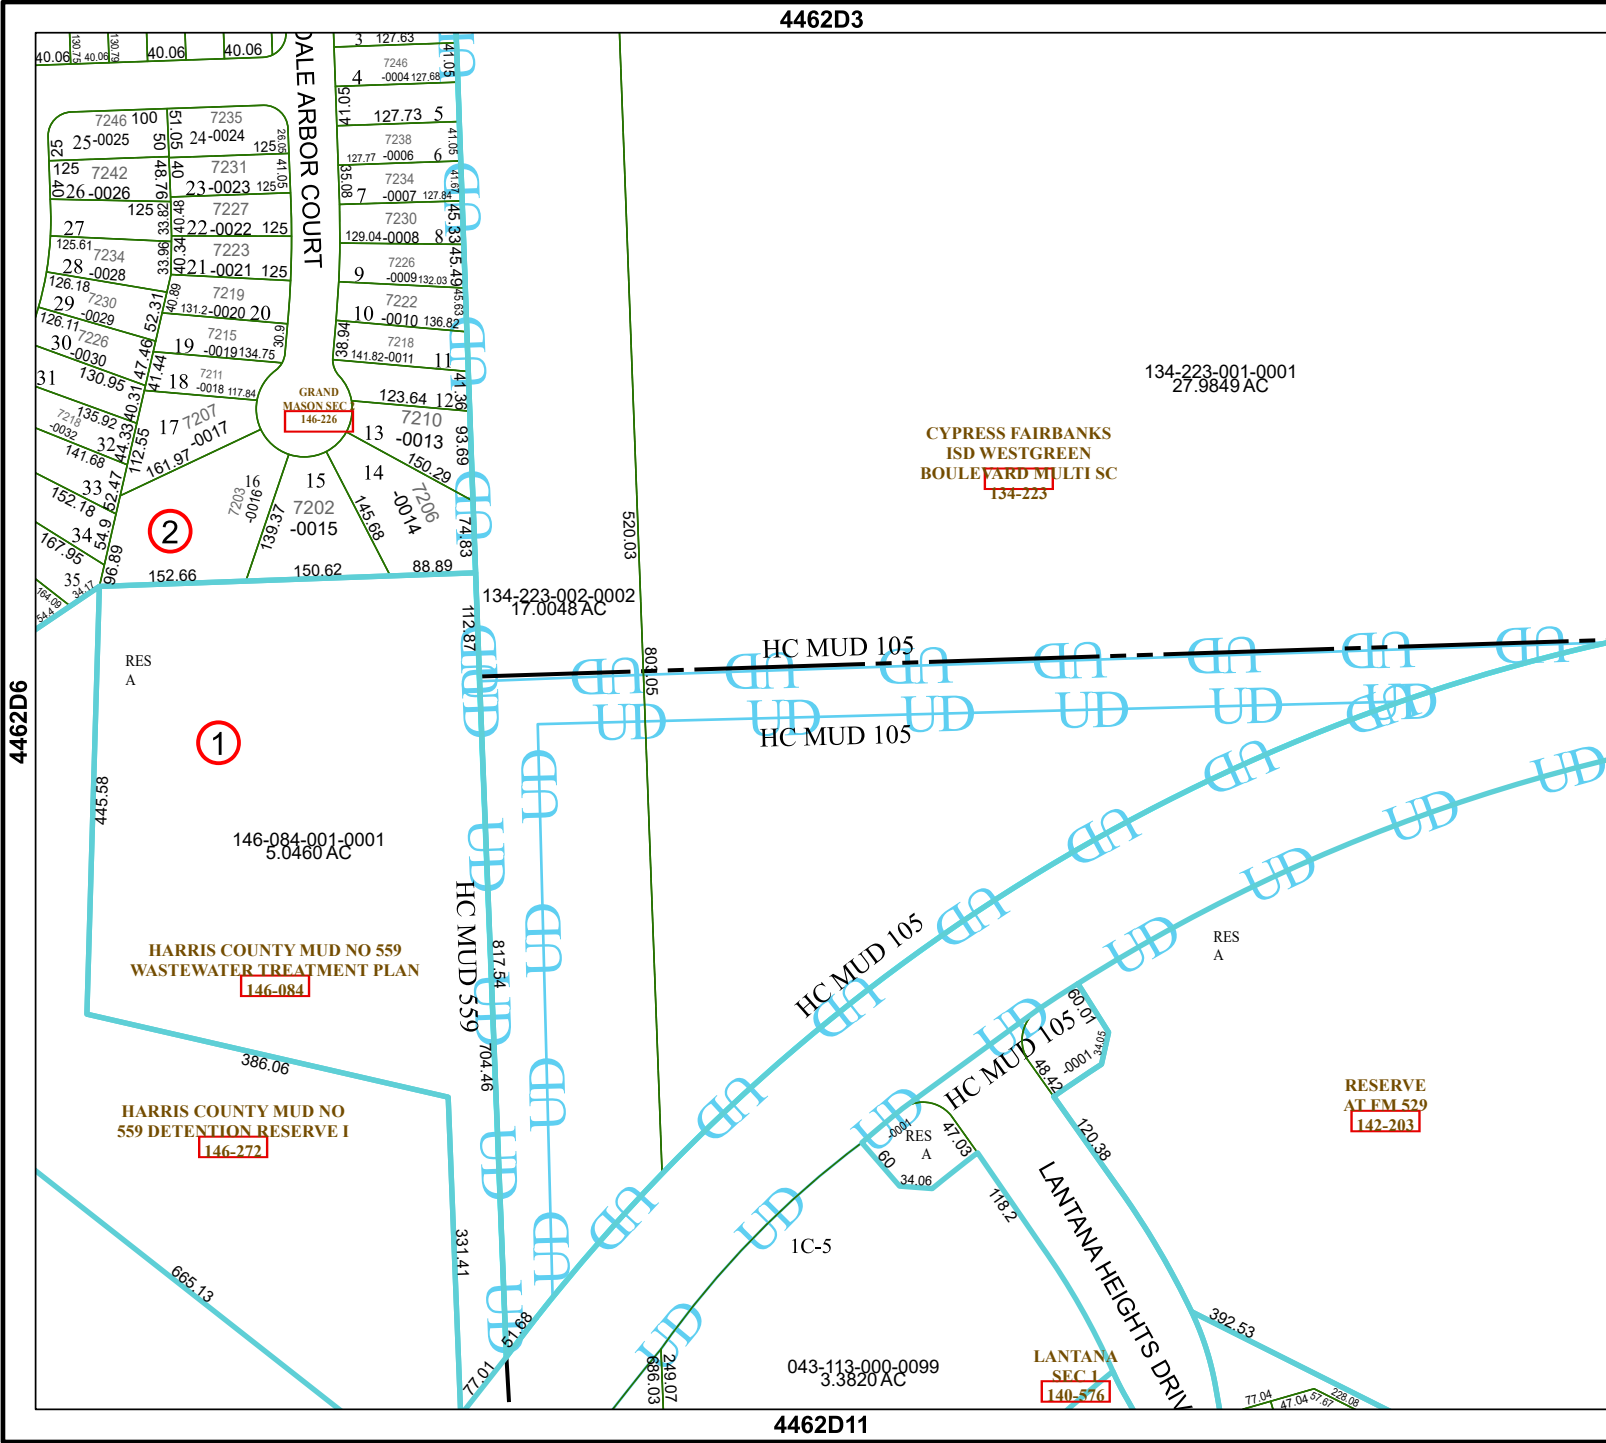

4462D3

4462D11

Harris Central Appraisal District

PUBLICATION DATE:
5/6/2024

Geospatial or map data maintained by the Harris Central Appraisal District is for informational purposes and may not have been prepared for or be suitable for legal, engineering, or surveying purposes. It does not represent an on-the-ground survey and only represents the approximate location of property boundaries.

MAP LOCATION

FACET 4462D7

1	2	3	4	1
5	6	7	8	5
9	10	11	12	9