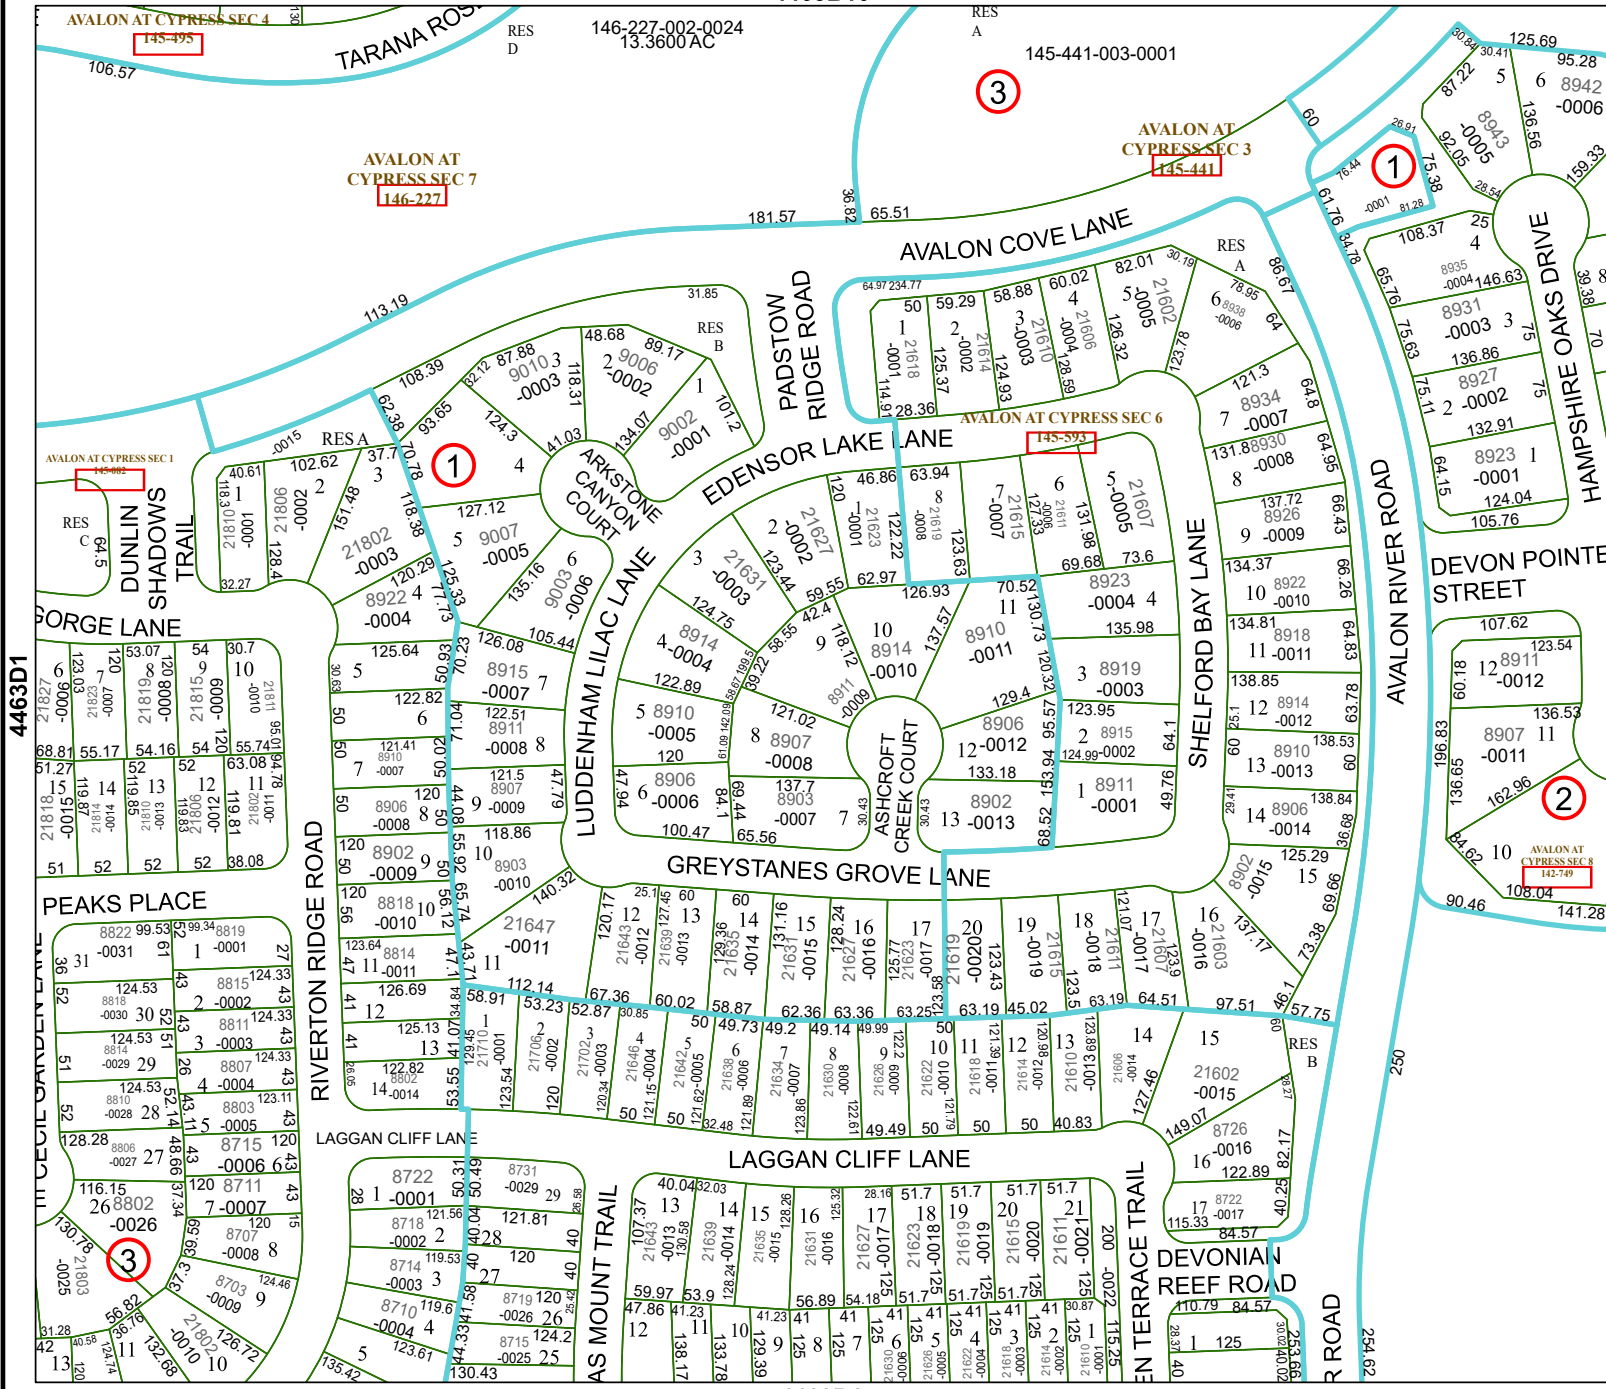

4463B10

Harris Central Appraisal District

PUBLICATION DATE:
5/30/2024

Geospatial or map data maintained by the Harris Central Appraisal District is for informational purposes and may not have been prepared for or be suitable for legal, engineering, or surveying purposes. It does not represent an on-the-ground survey and only represents the approximate location of property boundaries.

MAP LOCATION

FACET 4463D2

12	9	10	11	12
4	1	2	3	4
8	5	6	7	8

4463D6