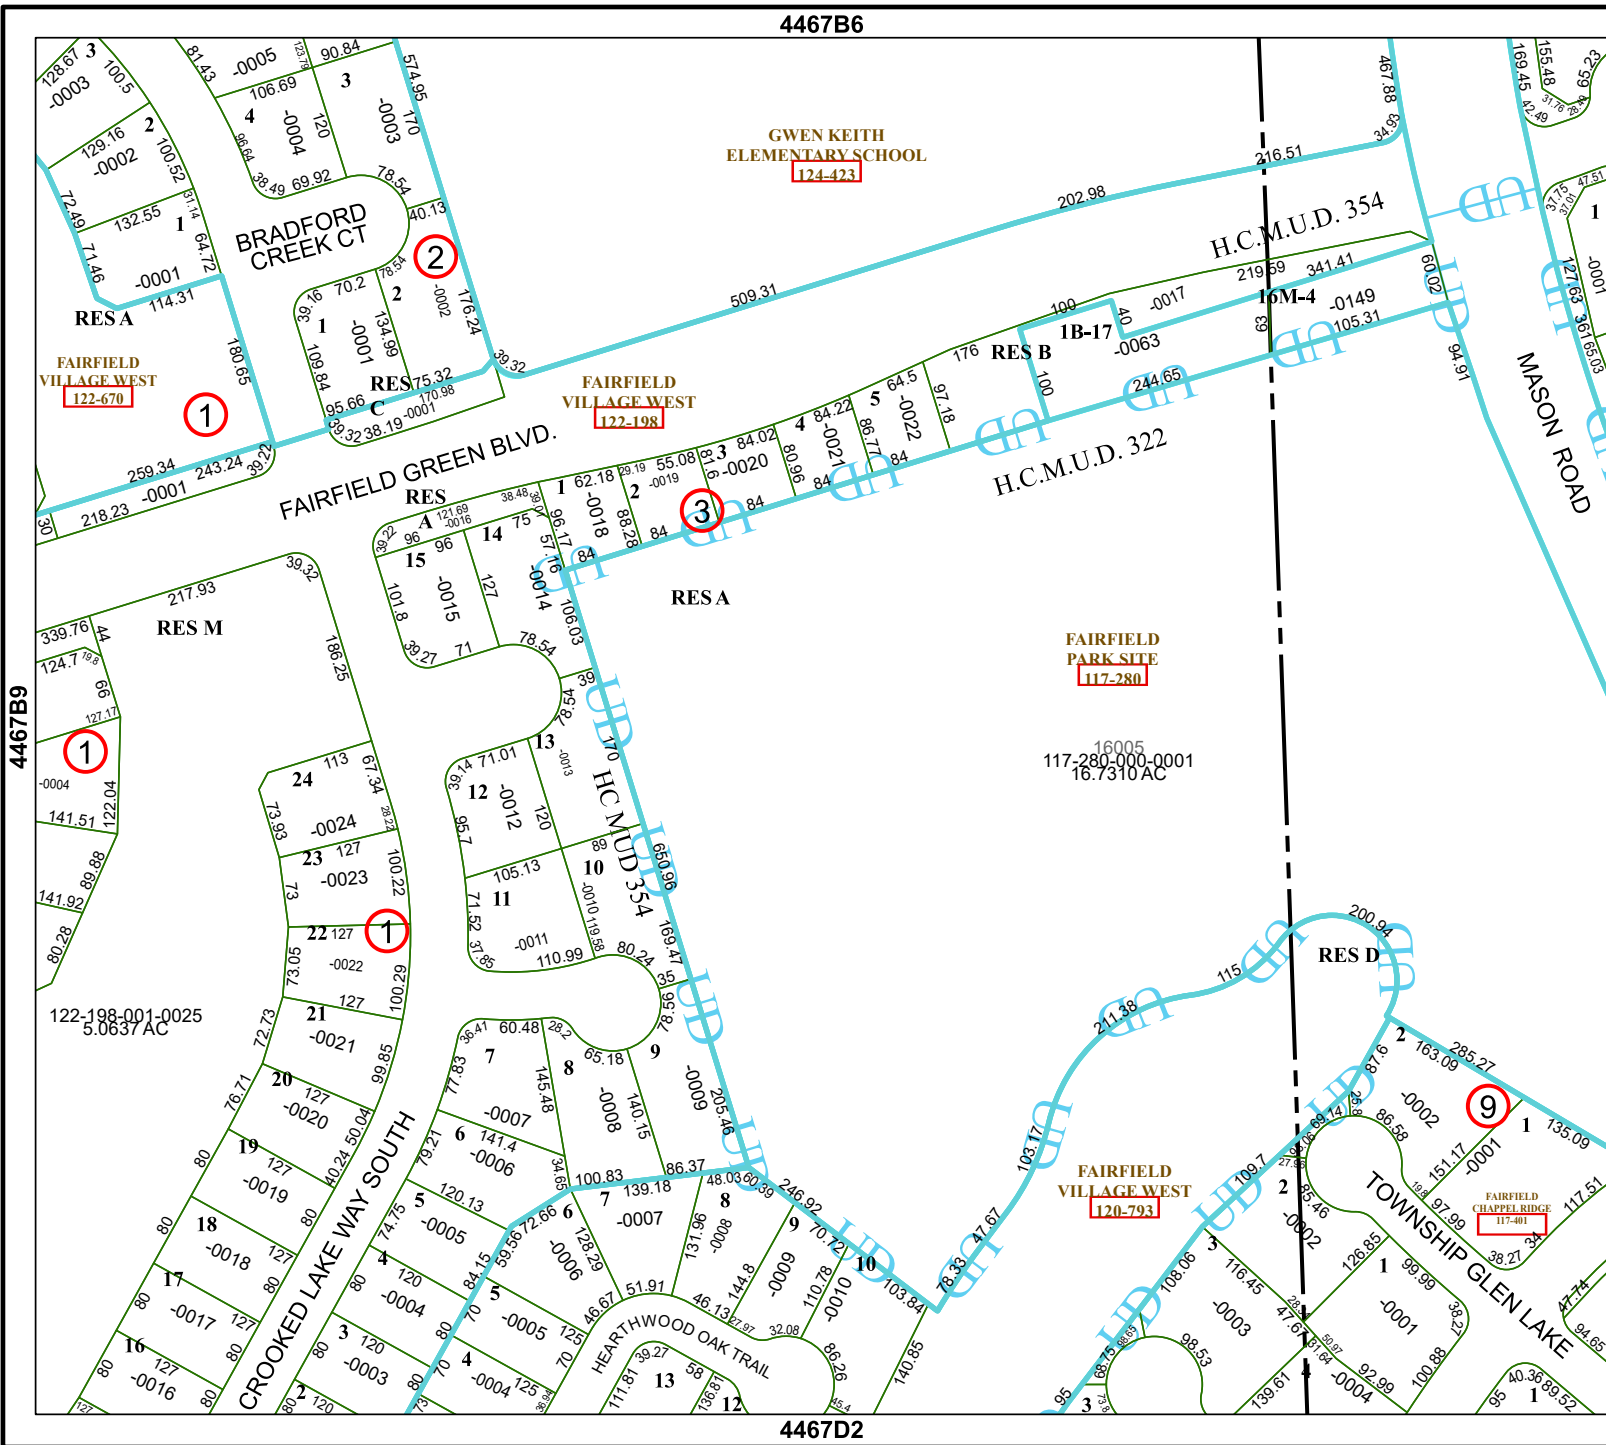

4467B6

4467D2

Harris Central Appraisal District

0 45 90 180 Feet

PUBLICATION DATE: 1/5/2023

Geospatial or map data maintained by the Harris Central Appraisal District is for informational purposes and may not have been prepared for or be suitable for legal, engineering, or surveying purposes. It does not represent an on-the-ground survey and only represents the approximate location of property boundaries.

MAP LOCATION

FACET 4467B10

8	5	6	7	8
12	9	10	11	12
4	1	2	3	4

GWEN KEITH
ELEMENTARY SCHOOL
124-423

H.C.M.U.D. 354

BRADFORD
CREEK CT

FAIRFIELD
VILLAGE WEST
122-670

FAIRFIELD
VILLAGE WEST
122-198

FAIRFIELD
PARK SITE
117-280

16005
117-280-000-0001
16.7310AC

FAIRFIELD
VILLAGE WEST
120-793

FAIRFIELD
CHAPEL RIDGE
117-401

4467B9

4467B11