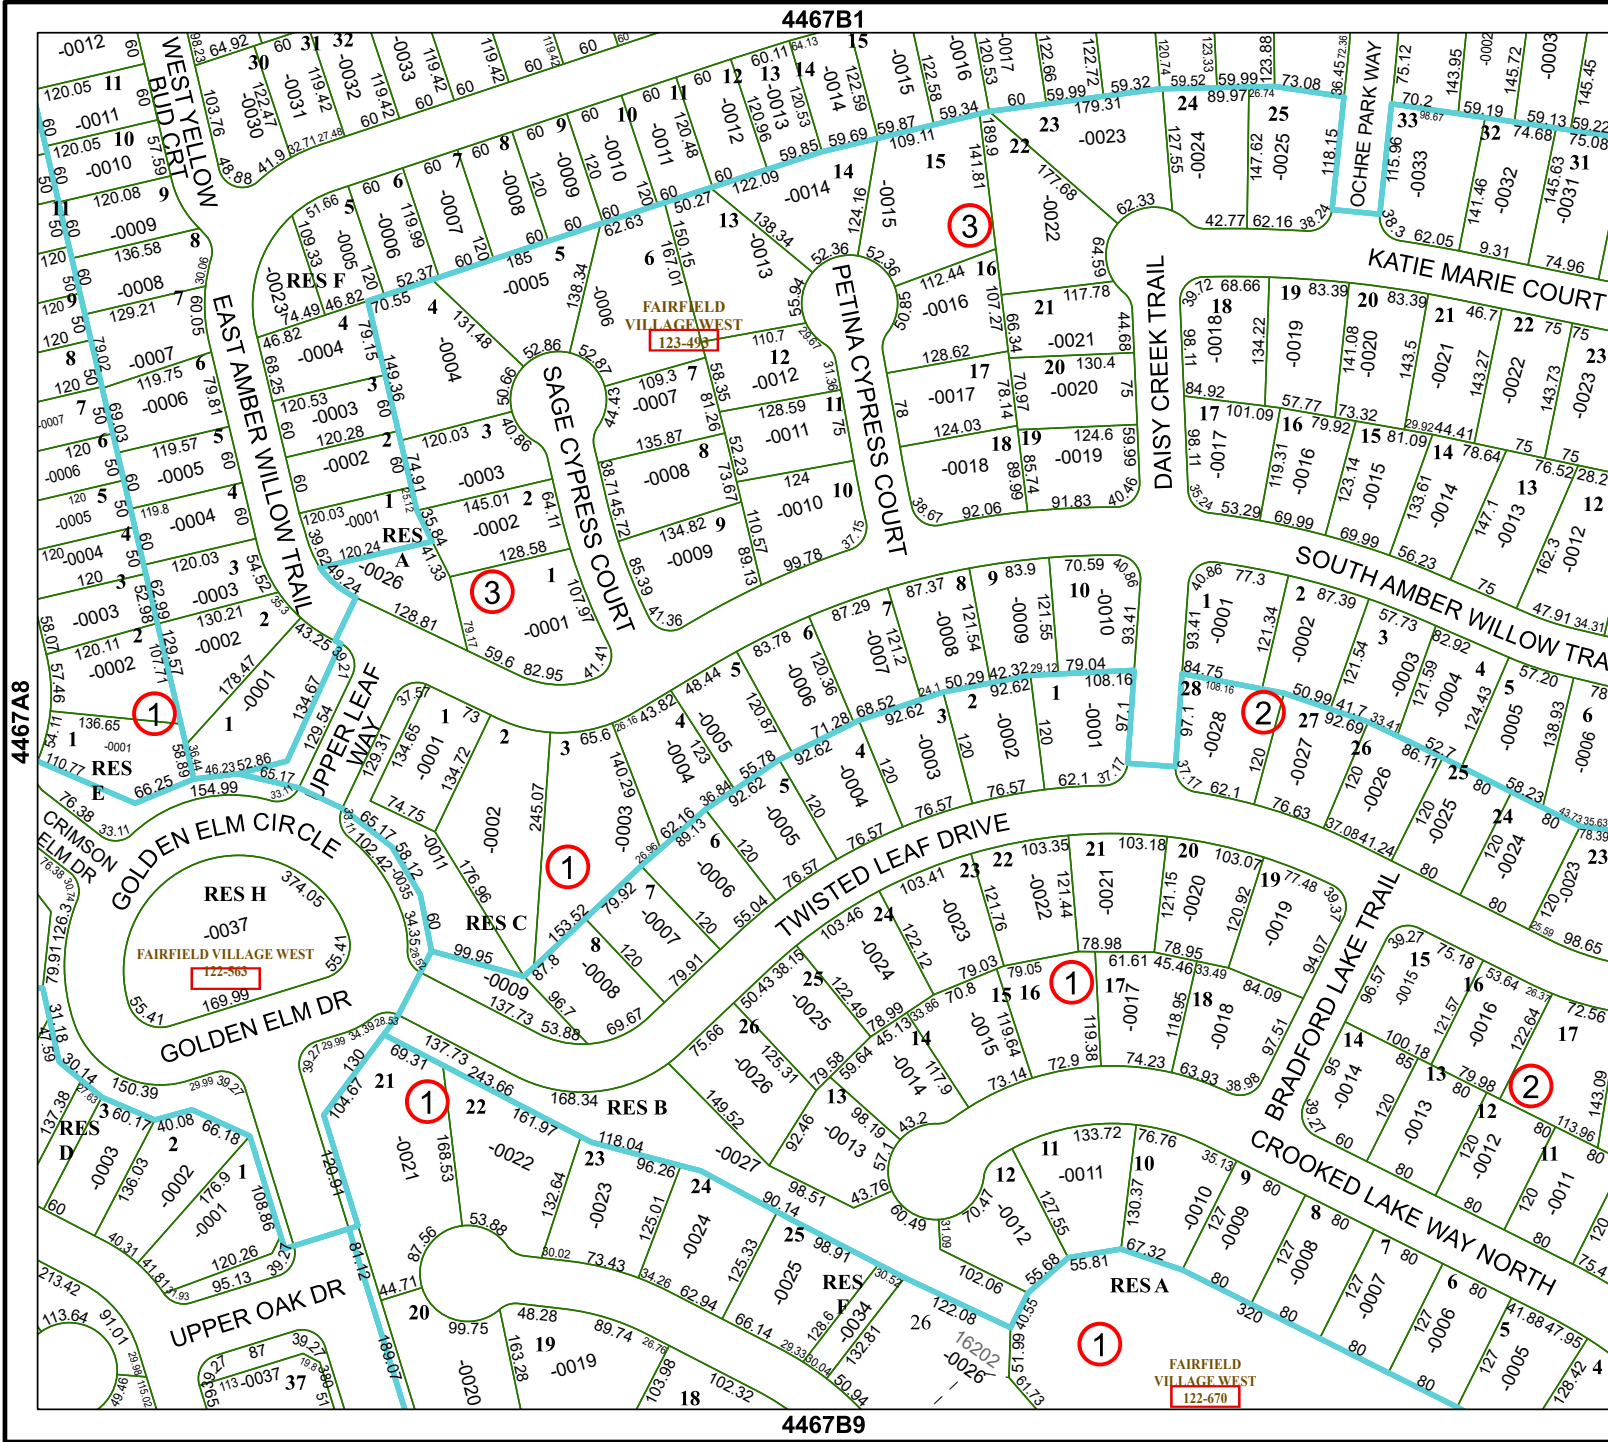

Harris Central Appraisal District

0 45 90 180 Feet

PUBLICATION DATE:
12/30/2023

Geospatial or map data maintained by the Harris Central Appraisal District is for informational purposes and may not have been prepared for or be suitable for legal, engineering, or surveying purposes. It does not represent an on-the-ground survey and only represents the approximate location of property boundaries.

MAP LOCATION

FACET 4467B5

3	4	1	2	3
7	8	5	6	7
11	12	9	10	11

4467B1

4467B9

4467A8

4467B6

FAIRFIELD VILLAGE WEST
123-49

FAIRFIELD VILLAGE WEST
122-563

FAIRFIELD VILLAGE WEST
122-670