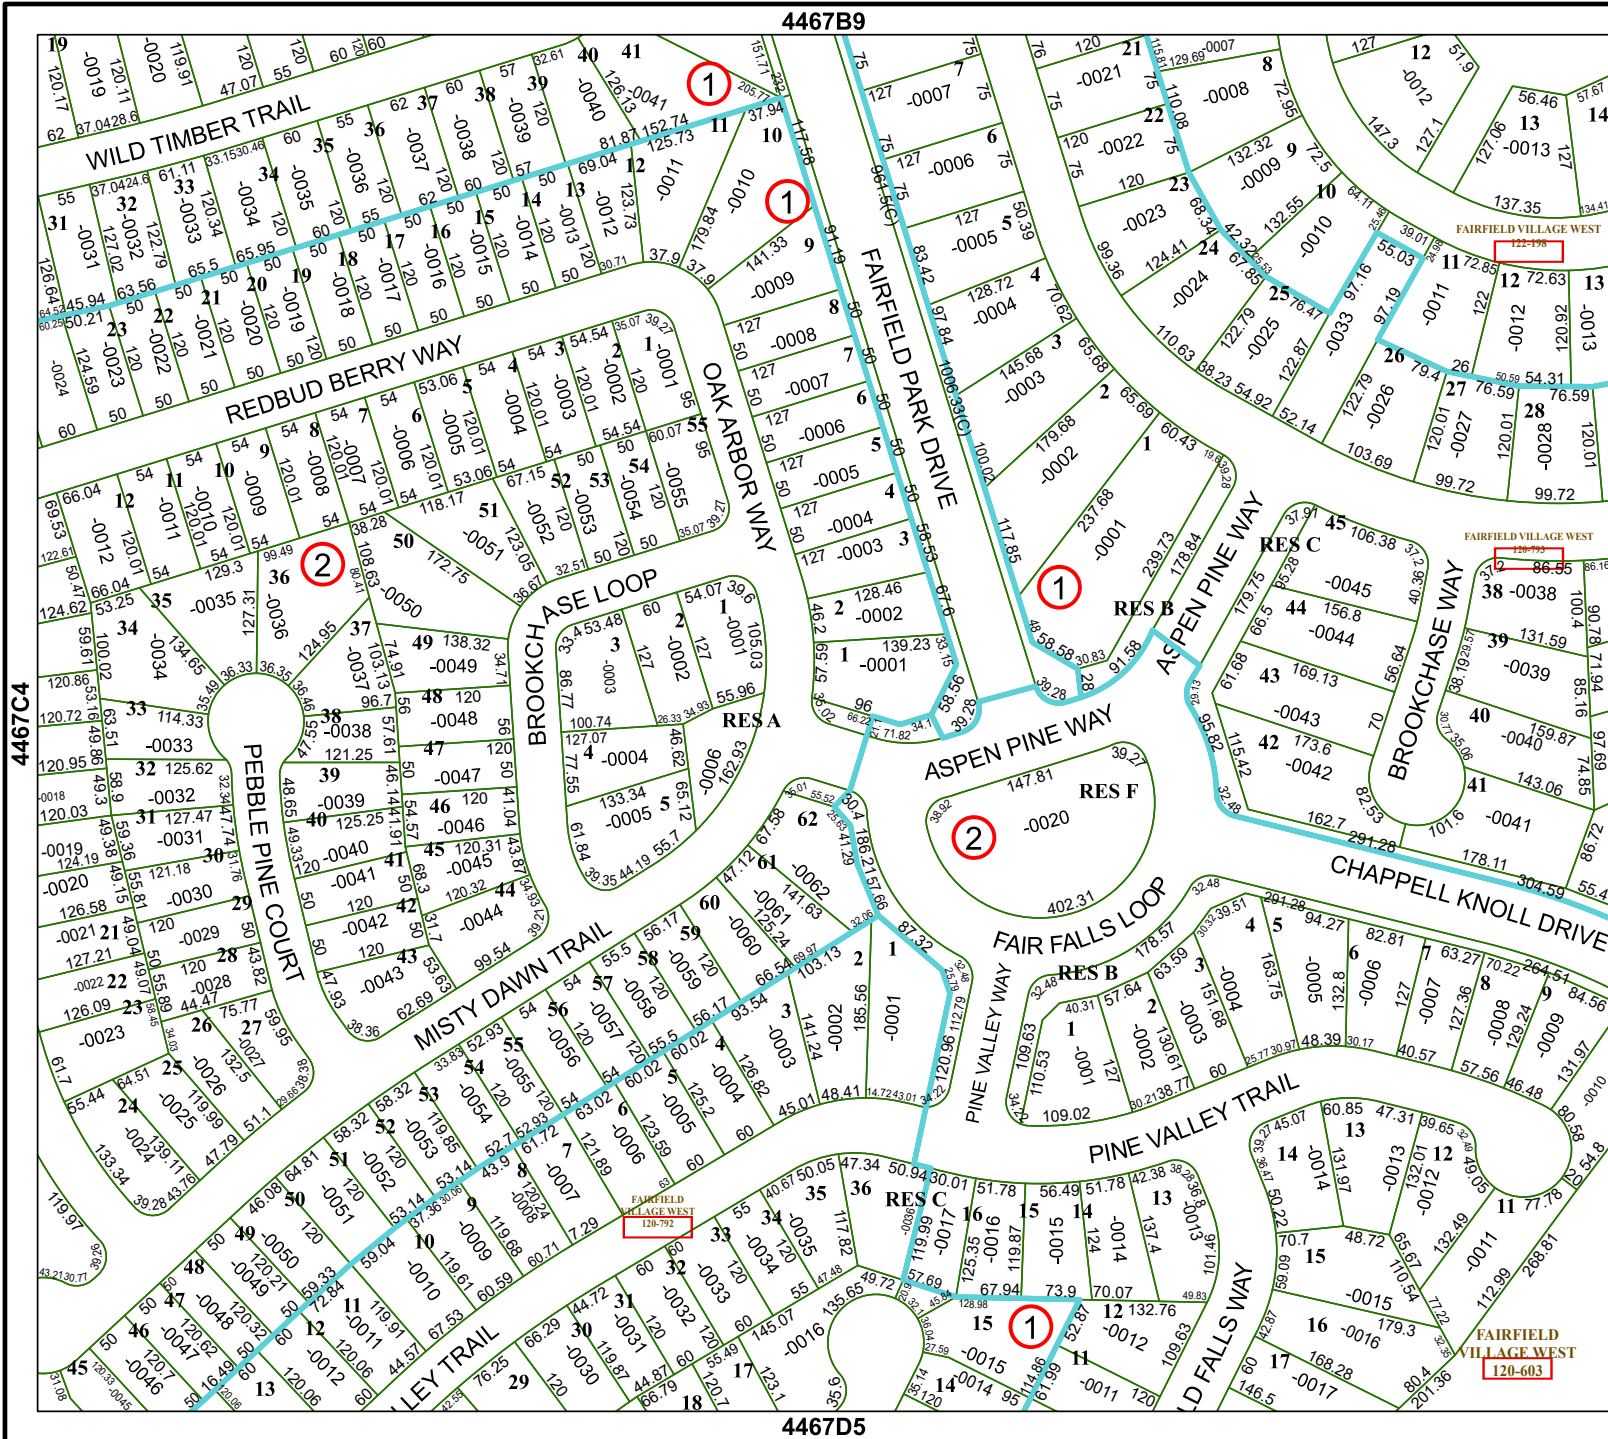

Harris Central Appraisal District

0 45 90 180 Feet

PUBLICATION DATE:
1/5/2023

Geospatial or map data maintained by the Harris Central Appraisal District is for informational purposes and may not have been prepared for or be suitable for legal, engineering, or surveying purposes. It does not represent an on-the-ground survey and only represents the approximate location of property boundaries.

MAP LOCATION

FACET 4467D1

11	12	9	10	11
3	4	1	2	3
7	8	5	6	7

4467B9

4467D5

4467C4

4467D2

FAIRFIELD VILLAGE WEST
122-999

FAIRFIELD VILLAGE WEST
122-999

FAIRFIELD VILLAGE WEST
120-603