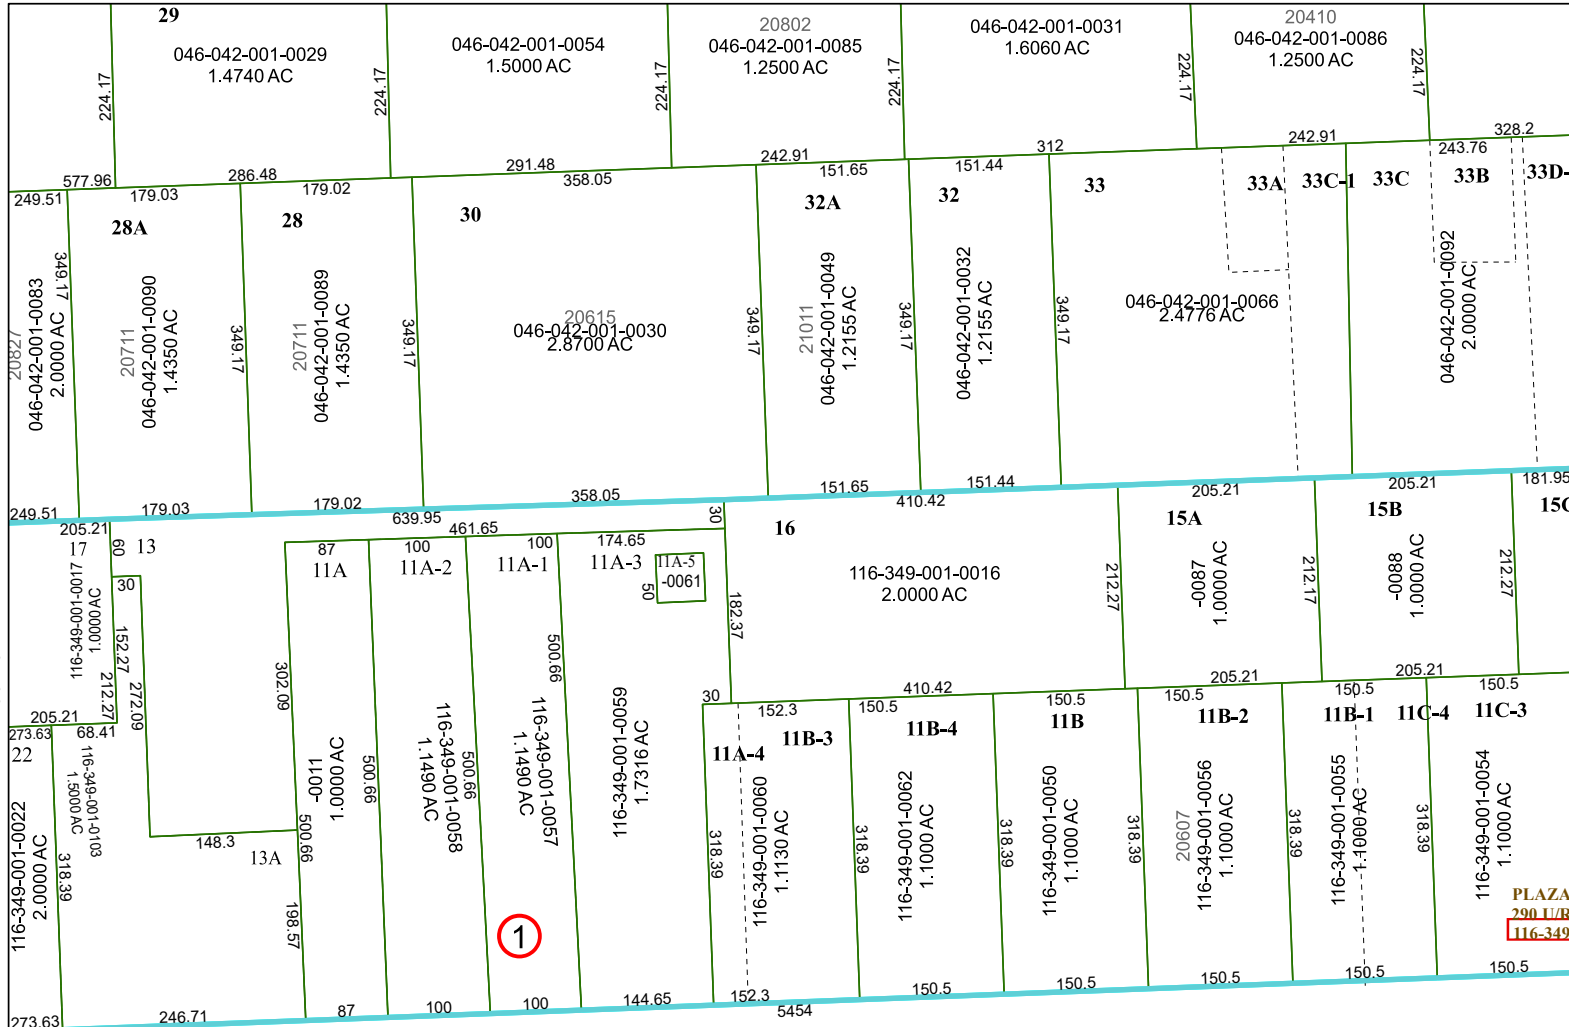

4469B2

4469B10

# Harris Central Appraisal District

PUBLICATION DATE:  
3/11/2024

Geospatial or map data maintained by the Harris Central Appraisal District is for informational purposes and may not have been prepared for or be suitable for legal, engineering, or surveying purposes. It does not represent an on-the-ground survey and only represents the approximate location of property boundaries.

MAP LOCATION

## FACET 4469B6

4	1	2	3	4
8	5	6	7	8
12	9	10	11	12

PLAZA  
290 U/R  
116-349

1