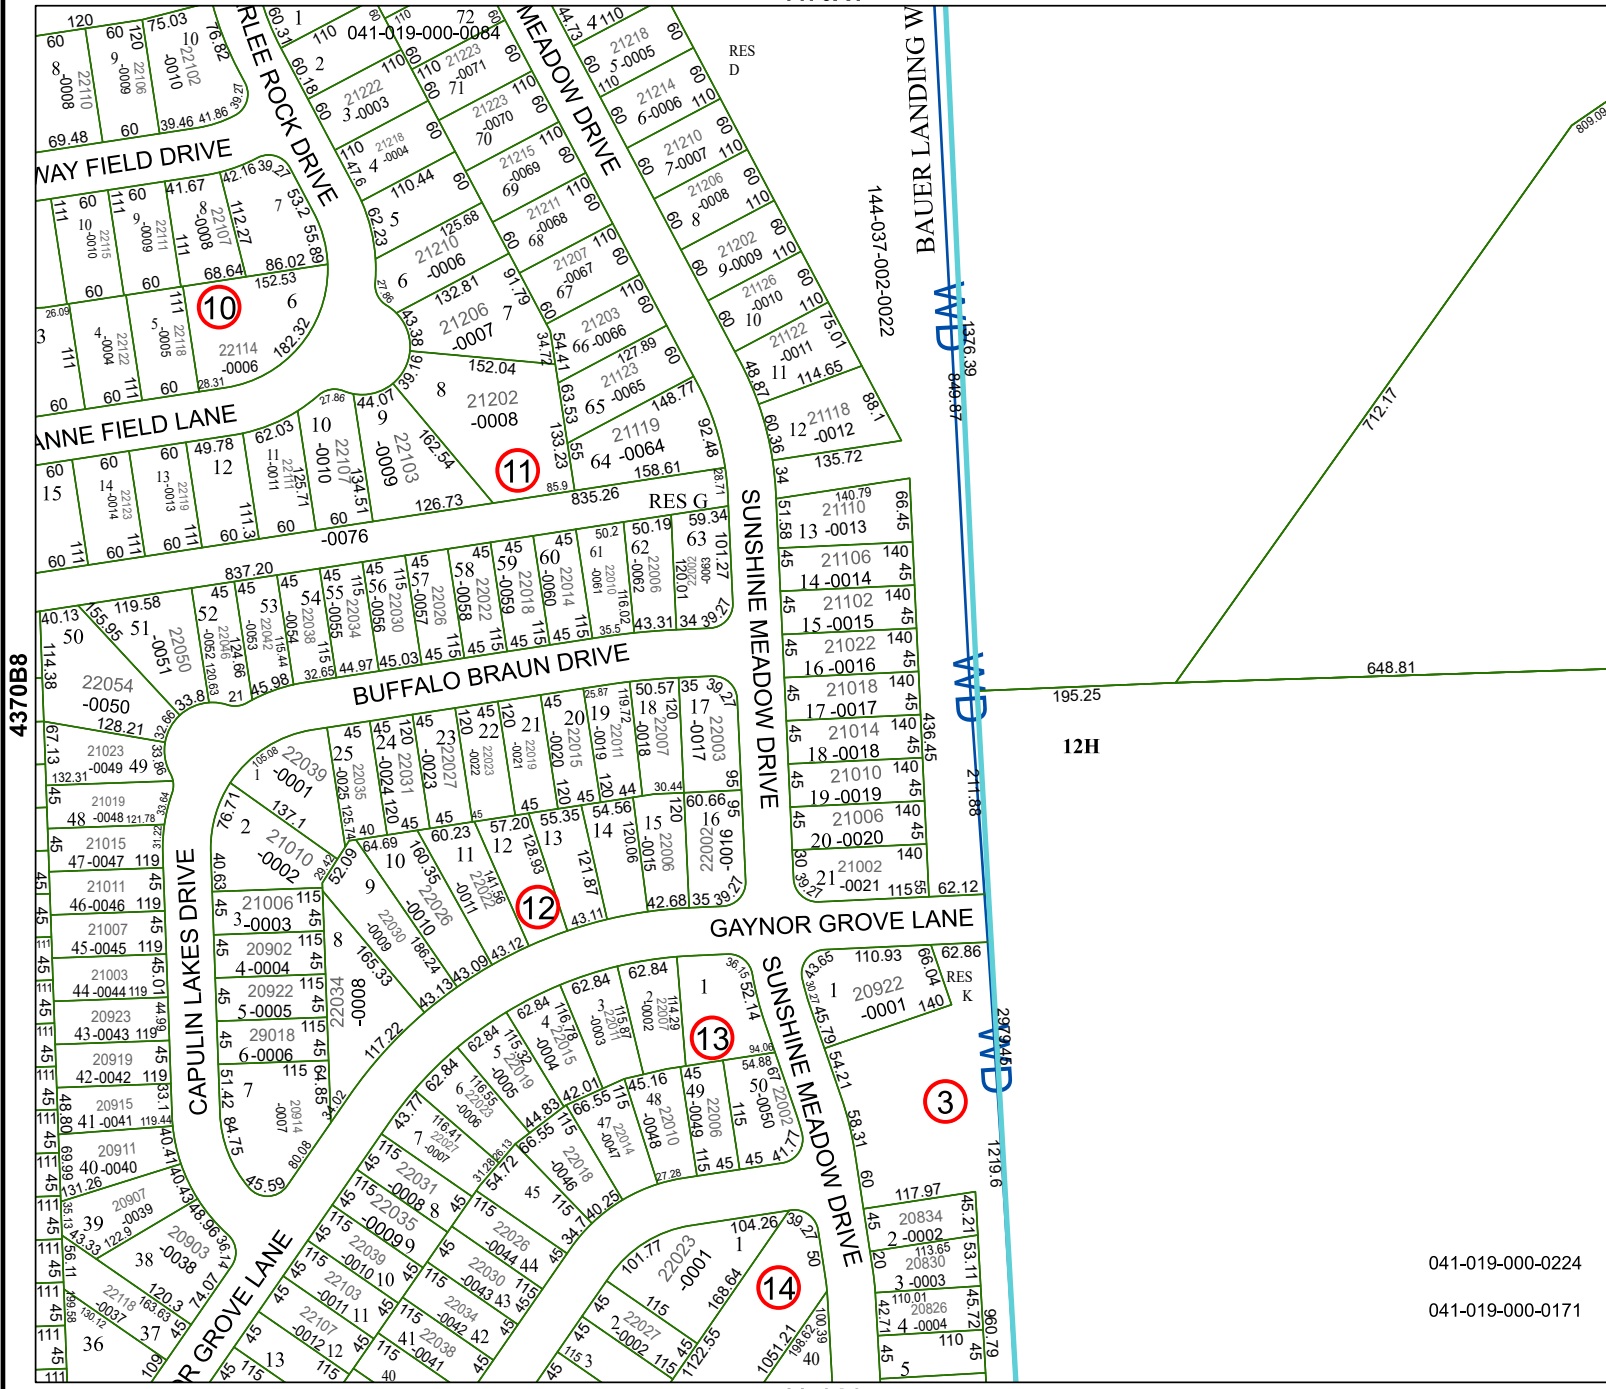

4470A1

4470A9

Harris Central Appraisal District

PUBLICATION DATE:
4/24/2023

Geospatial or map data maintained by the Harris Central Appraisal District is for informational purposes and may not have been prepared for or be suitable for legal, engineering, or surveying purposes. It does not represent an on-the-ground survey and only represents the approximate location of property boundaries.

MAP LOCATION

FACET 4470A5

041-019-000-0224

041-019-000-0171

3	4	1	2	3
7	8	5	6	7
11	12	9	10	11