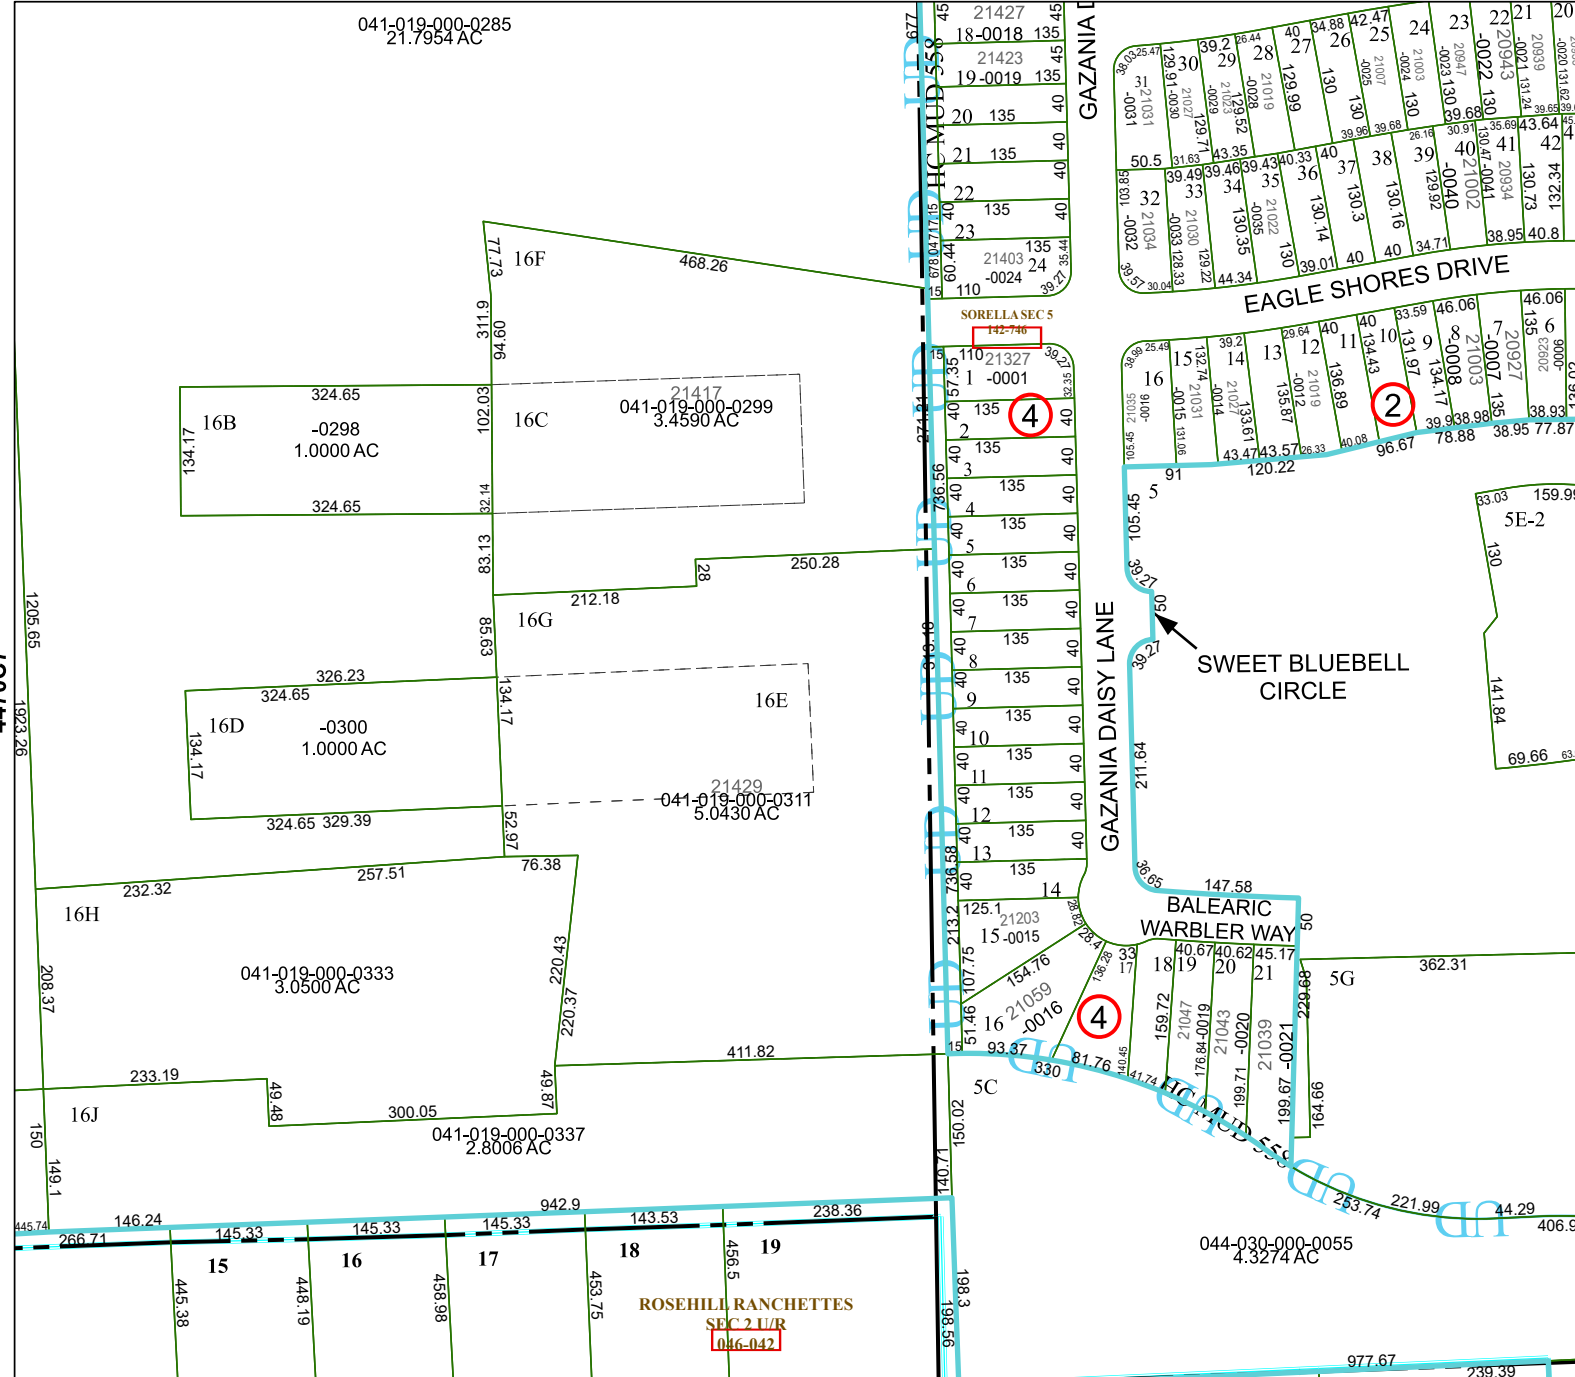

4470C4

041-019-000-0285
21.7954 AC

4470C12

Harris Central Appraisal District

PUBLICATION DATE:
3/25/2024

Geospatial or map data maintained by the Harris Central Appraisal District is for informational purposes and may not have been prepared for or be suitable for legal, engineering, or surveying purposes. It does not represent an on-the-ground survey and only represents the approximate location of property boundaries.

MAP LOCATION

FACET 4470C8

2	3	4	1	2
6	7	8	5	6
10	11	12	9	10