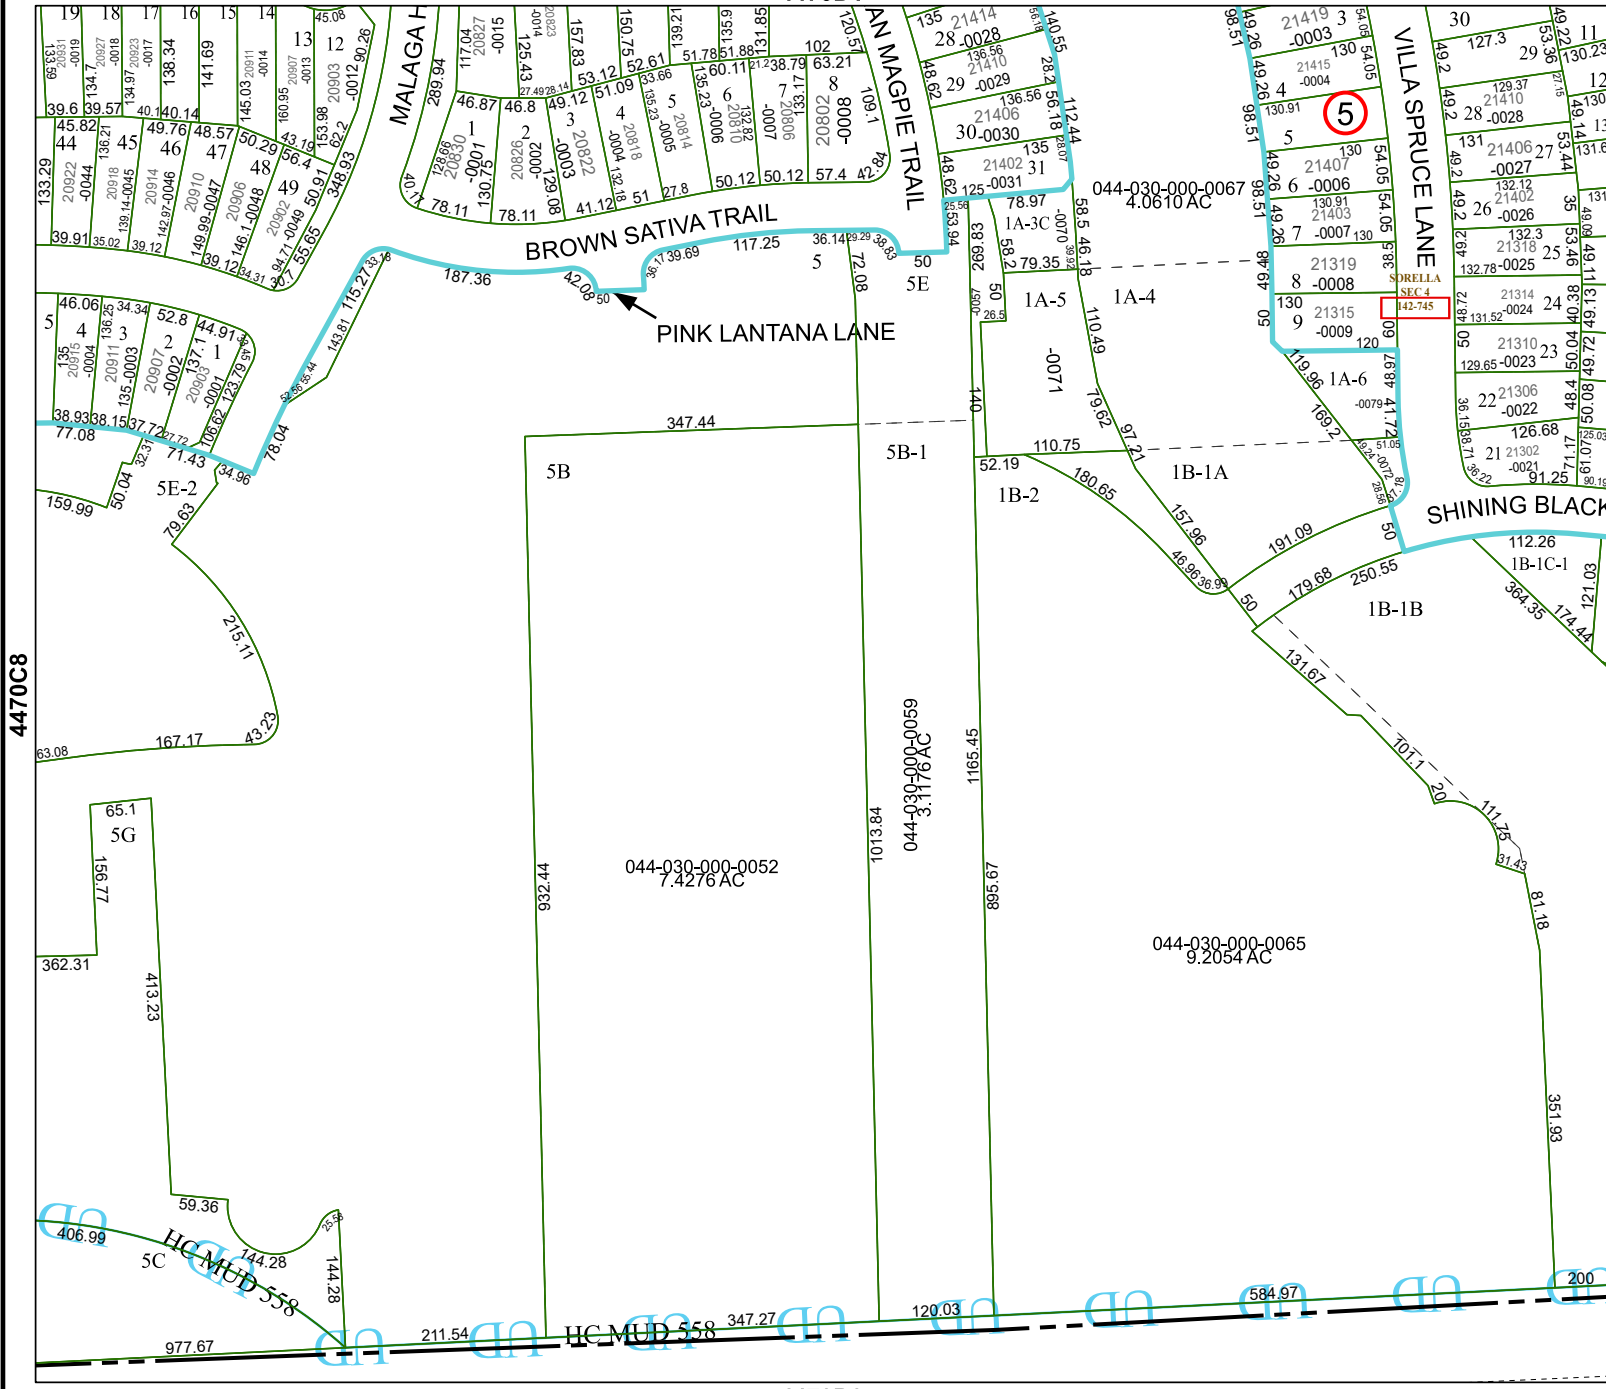

4470D1

4470D9

Harris Central Appraisal District

PUBLICATION DATE:
3/25/2024

Geospatial or map data maintained by the Harris Central Appraisal District is for informational purposes and may not have been prepared for or be suitable for legal, engineering, or surveying purposes. It does not represent an on-the-ground survey and only represents the approximate location of property boundaries.

MAP LOCATION

FACET 4470D5

3	4	1	2	3
7	8	5	6	7
11	12	9	10	11