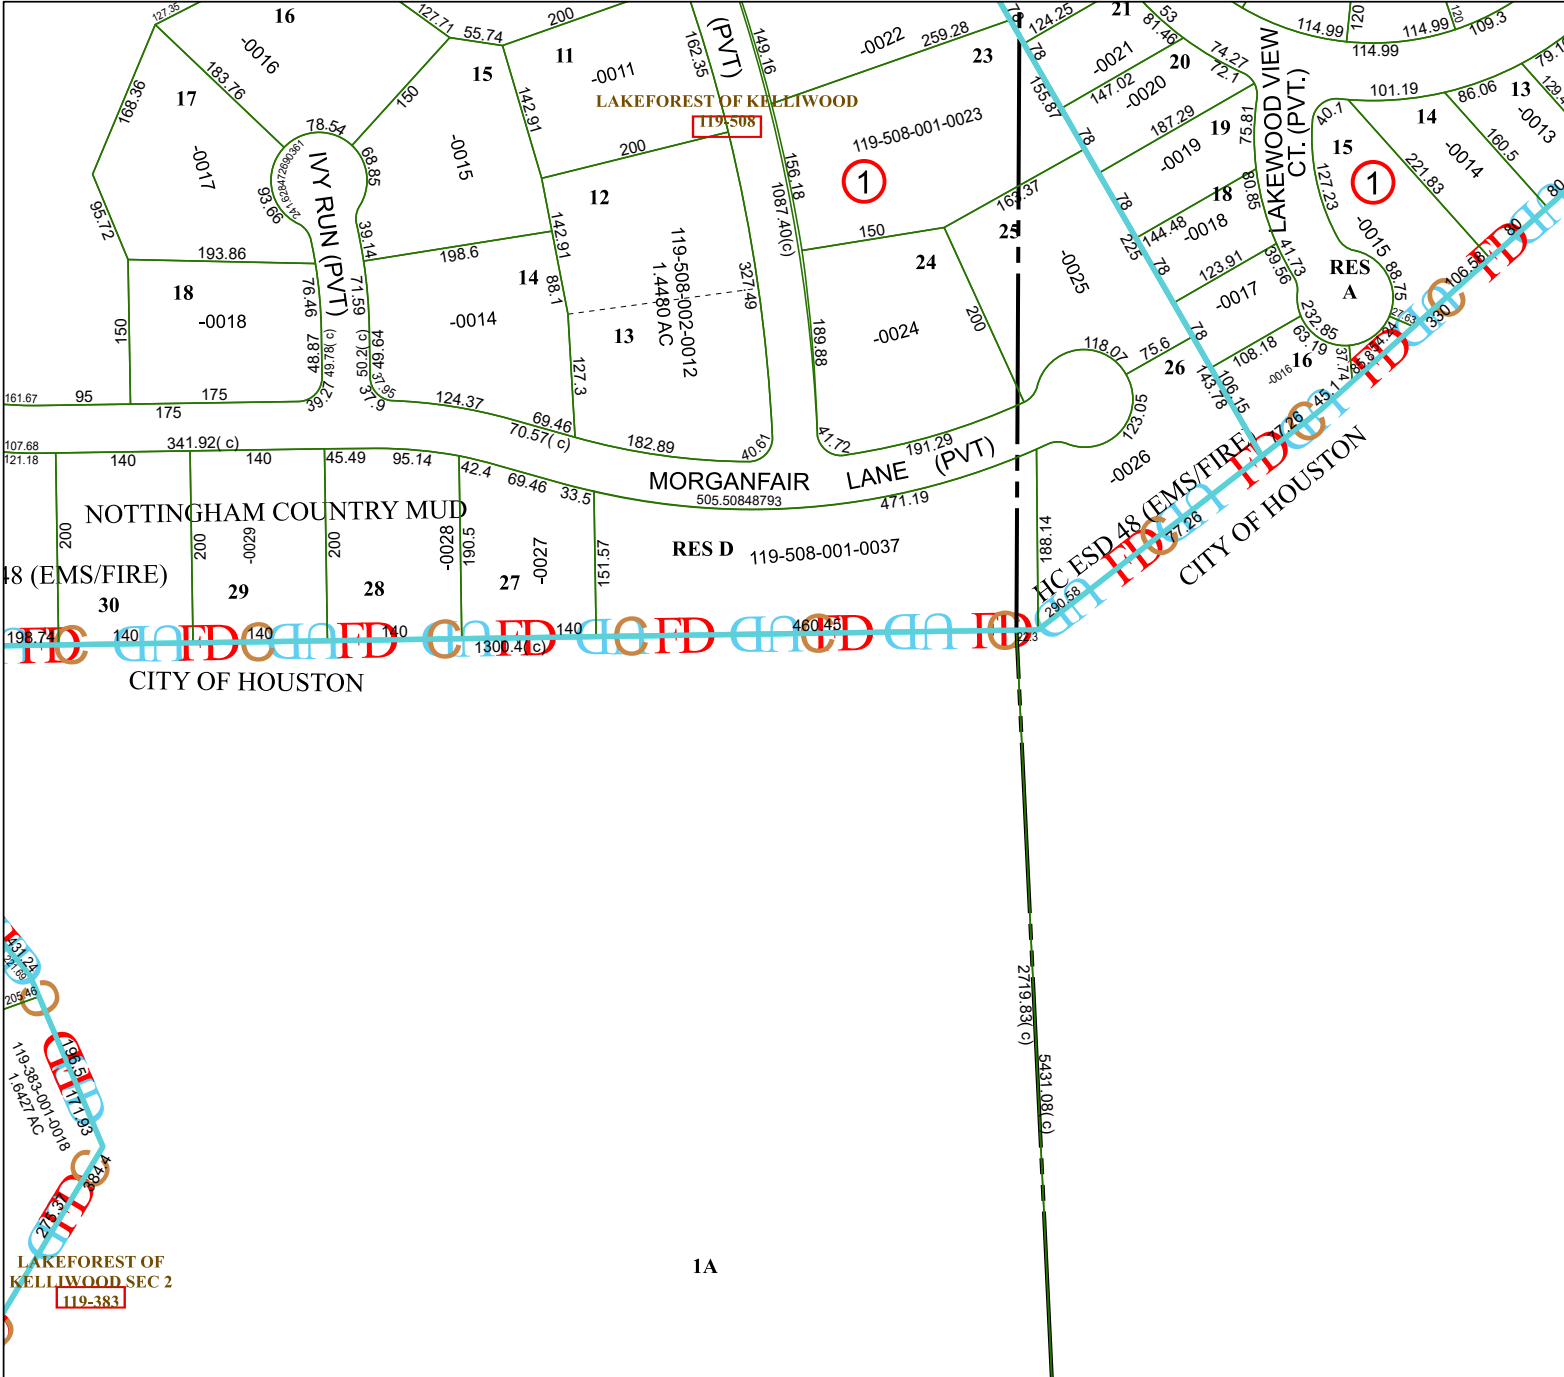

4556A8

Harris Central Appraisal District

PUBLICATION DATE:
1/5/2023

Geospatial or map data maintained by the Harris Central Appraisal District is for informational purposes and may not have been prepared for or be suitable for legal, engineering, or surveying purposes. It does not represent an on-the-ground survey and only represents the approximate location of property boundaries.

MAP LOCATION

FACET 4556A12

6	7	8	5	6
10	11	12	9	10
2	3	4	1	2

4556C4