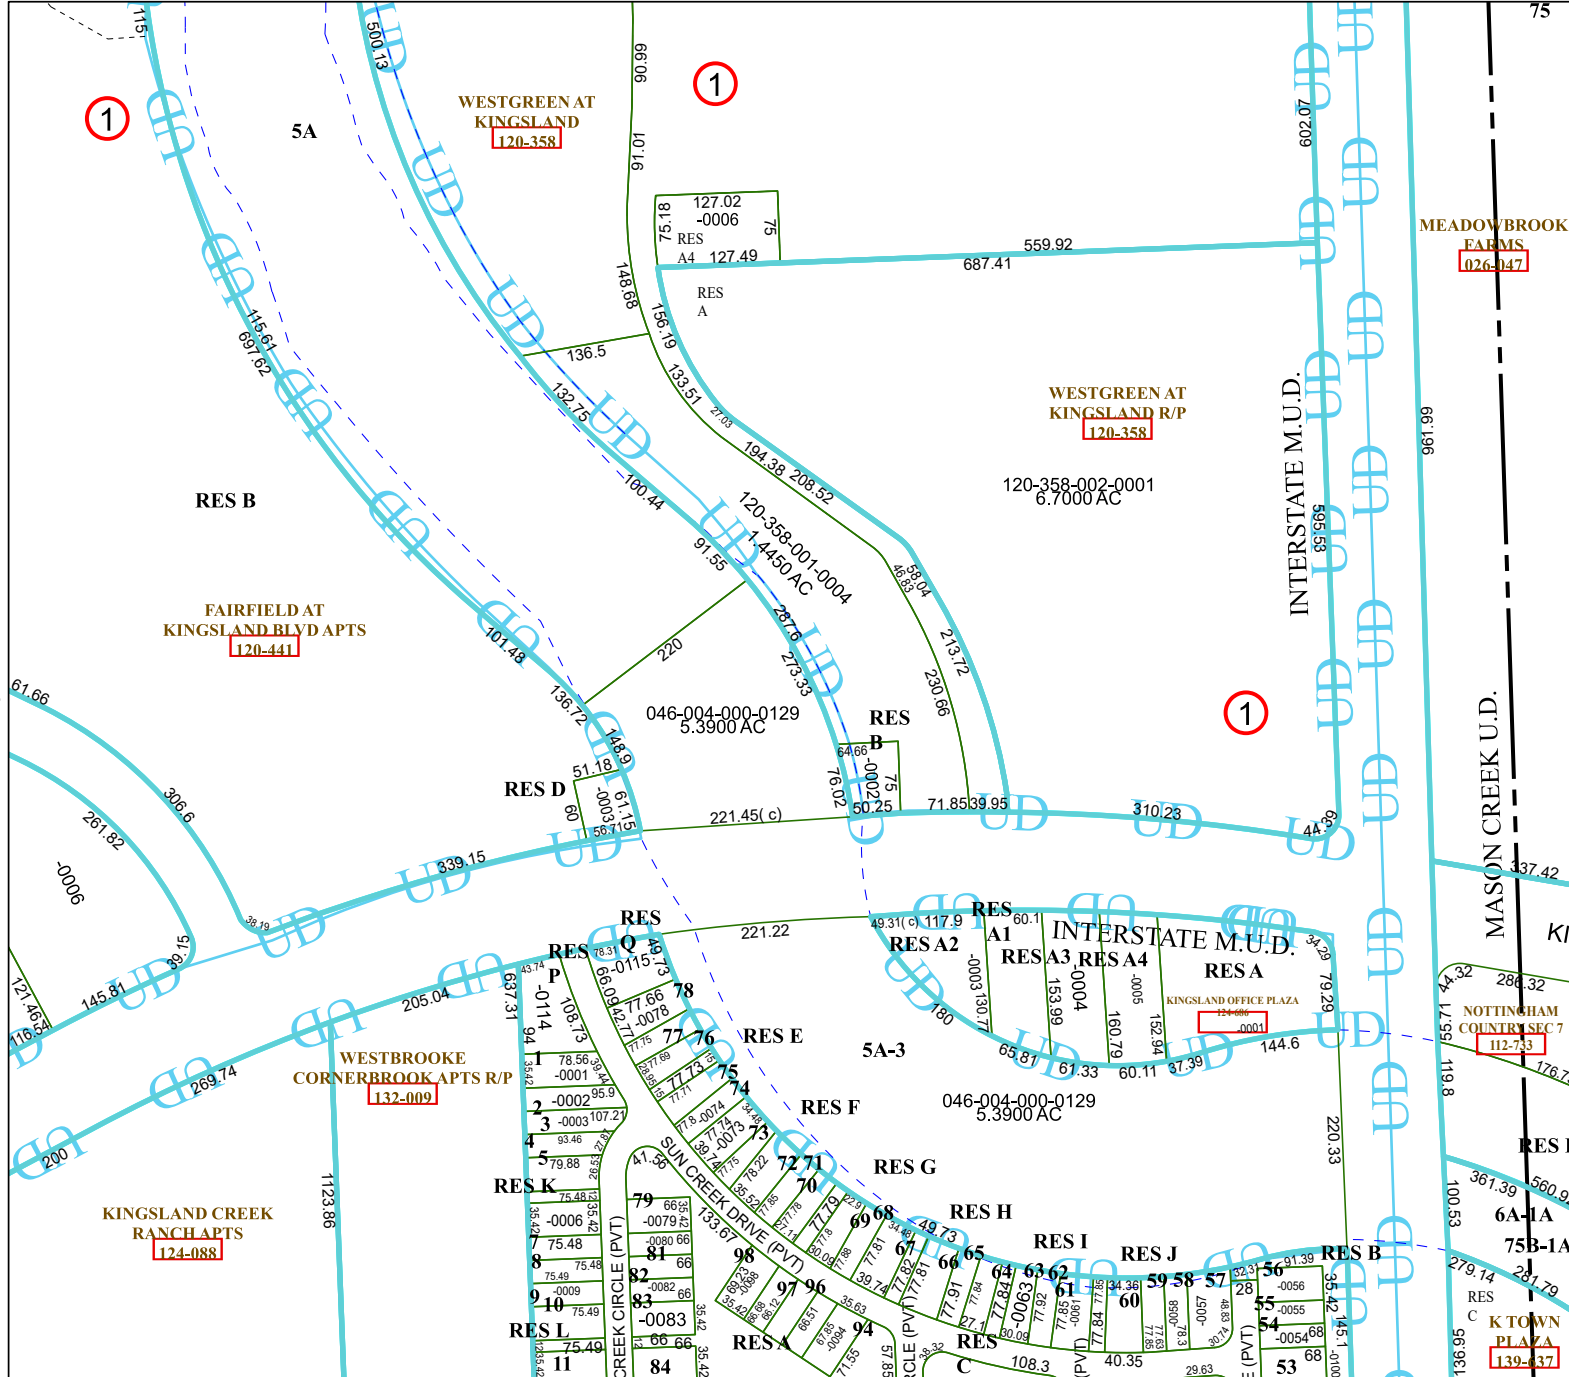

4558C9

75

Harris Central Appraisal District

0 45 90 180 Feet

PUBLICATION DATE: 4/11/2023

Geospatial or map data maintained by the Harris Central Appraisal District is for informational purposes and may not have been prepared for or be suitable for legal, engineering, or surveying purposes. It does not represent an on-the-ground survey and only represents the approximate location of property boundaries.

MAP LOCATION

FACET 4557A1

11	12	9	10	11
3	4	1	2	3
7	8	5	6	7

4557A5

4457B4

4557A2

MASON CREEK U.D.

INTERSTATE M.U.D.

WESTGREEN AT KINGSLAND 120-358

WESTGREEN AT KINGSLAND R/P 120-358

MEADOWBROOK FARMS 026-147

FAIRFIELD AT KINGSLAND BLVD APTS 120-441

WESTBROOKE CORNERBROOK APTS/R/P 132-009

KINGSLAND CREEK RANCH APTS 124-088

INTERSTATE M.U.D. RES A

NOTTINGHAM COUNTRY SEC 7 112-733

K TOWN PLAZA 139-437

1

1

1

RES B

RES B

1

RES O

RES P

RES Q

RES R

RES S

RES T

RES U

RES V

RES W

RES X

RES Y

RES Z

RES AA

RES AB

RES AC

RES AD

RES AE

RES AF

RES AG

RES AH

RES AI

RES AJ

RES AK

RES AL

RES AM

RES AN

RES AO

RES AP

RES AQ

RES AR

RES AS

RES AT

RES AU

RES AV

RES AW

RES AX

RES AY

RES AZ

RES BA

RES BB

RES BC

RES BD

RES BE

RES BF

RES BG

RES BH

RES BI

RES BJ

RES BK

RES BL

RES BM

RES BN

RES BO

RES BP

RES BQ

RES BR

RES BS

RES BT

RES BU

RES BV

RES BW

RES BX

RES BY

RES BZ

RES CA

RES CB

RES CC

RES CD

RES CE

RES CF

RES CG

RES CH

RES CI

RES CJ

RES CK

RES CL

RES CM

RES CN

RES CO

RES CP

RES CQ

RES CR

RES CS

RES CT

RES CU

RES CV

RES CW

RES CX

RES CY

RES CZ

RES DA

RES DB

RES DC

RES DD

RES DE

RES DF

RES DG

RES DH

RES DI

RES DJ

RES DK

RES DL

RES DM

RES DN

RES DO

RES DP

RES DQ

RES DR

RES DS

RES DT

RES DU

RES DV

RES DW

RES DX

RES DY

RES DZ

RES EA

RES EB

RES EC

RES ED

RES EE

RES EF

RES EG

RES EH

RES EI

RES EJ

RES EK

RES EL

RES EM

RES EN

RES EO

RES EP

RES EQ

RES ER

RES ES

RES ET

RES EU

RES EV

RES EW

RES EX

RES EY

RES EZ

RES FA

RES FB

RES FC

RES FD

RES FE

RES FF

RES FG

RES FH

RES FI

RES FJ

RES FK

RES FL

RES FM

RES FN

RES FO

RES FP

RES FQ

RES FR

RES FS

RES FT

RES FU

RES FV

RES FW

RES FX

RES FY

RES FZ

RES GA

RES GB

RES GC

RES GD

RES GE

RES GF

RES GG

RES GH

RES GI

RES GJ

RES GK

RES GL

RES GM

RES GN

RES GO

RES GP

RES GQ

RES GR

RES GS

RES GT

RES GU

RES GV

RES GW

RES GX

RES GY

RES GZ

RES HA

RES HB

RES HC

RES HD

RES HE

RES HF

RES HG

RES HH

RES HI

RES HJ

RES HK

RES HL

RES HM

RES HN

RES HO

RES HP

RES HQ

RES HR

RES HS

RES HT

RES HU

RES HV

RES HW

RES HX

RES HY

RES HZ

RES IA

RES IB

RES IC

RES ID

RES IE

RES IF

RES IG

RES IH

RES II

RES IJ

RES IK

RES IL

RES IM

RES IN

RES IO

RES IP

RES IQ

RES IR

RES IS

RES IT

RES IU

RES IV

RES IW

RES IX

RES IY

RES IZ

RES JA

RES JB

RES JC

RES JD

RES JE

RES JF

RES JG

RES JH

RES JI

RES JJ

RES JK

RES JL

RES JM

RES JN

RES JO

RES JP

RES JQ

RES JR

RES JS

RES JT

RES JU

RES JV

RES JW

RES JX

RES JY

RES JZ

RES KA

RES KB

RES KC

RES KD

RES KE

RES KF

RES KG

RES KH

RES KI

RES KJ