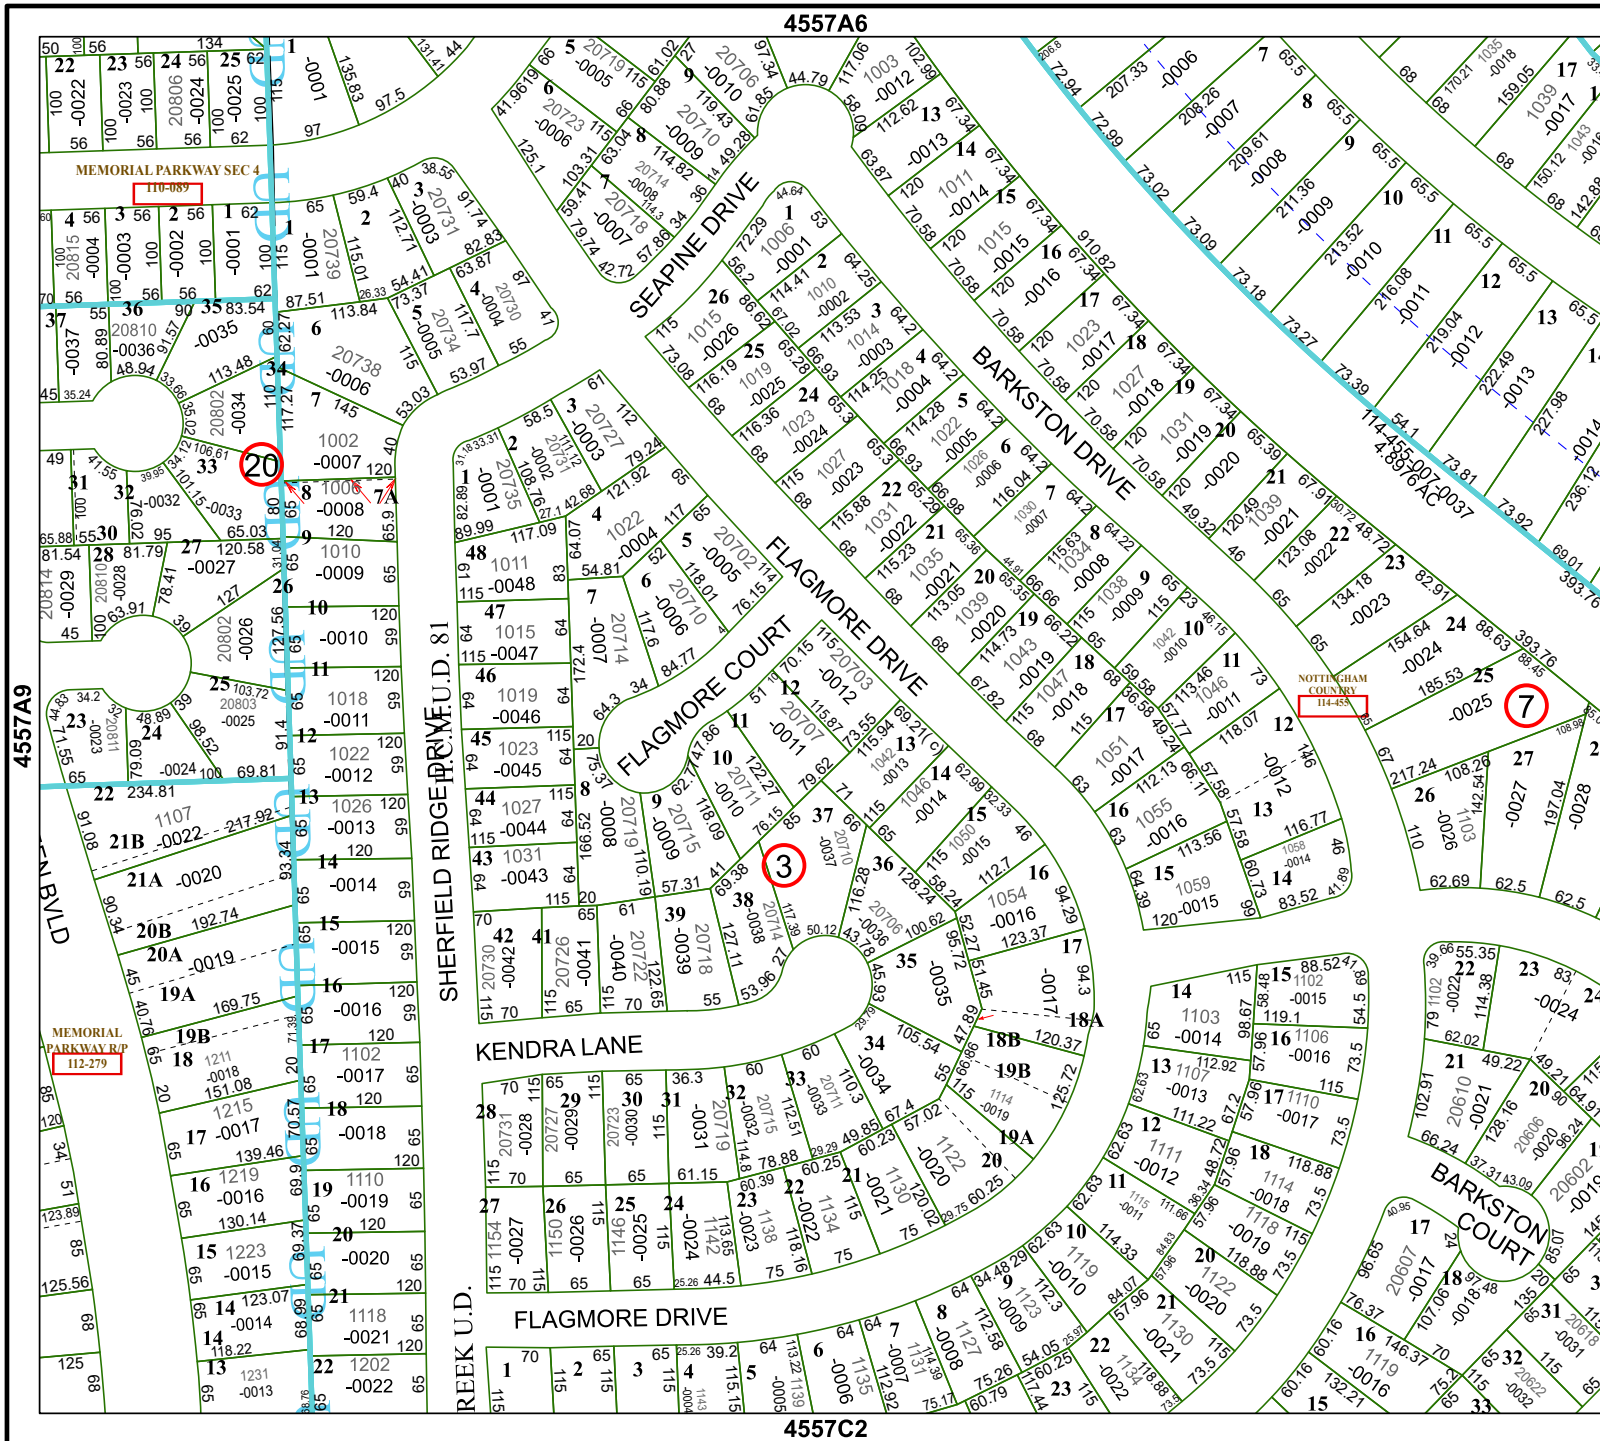

Harris Central Appraisal District

0 45 90 180 Feet

PUBLICATION DATE: 1/5/2023

Geospatial or map data maintained by the Harris Central Appraisal District is for informational purposes and may not have been prepared for or be suitable for legal, engineering, or surveying purposes. It does not represent an on-the-ground survey and only represents the approximate location of property boundaries.

MAP LOCATION

FACET 4557A10

8	5	6	7	8
12	9	10	11	12
4	1	2	3	4

4557A6

4557C2

4557A9

4557A11

MEMORIAL PARKWAY SEC 4
110-089

MEMORIAL PARKWAY RP
112-279

NOTTINGHAM COUNTRY
114-455