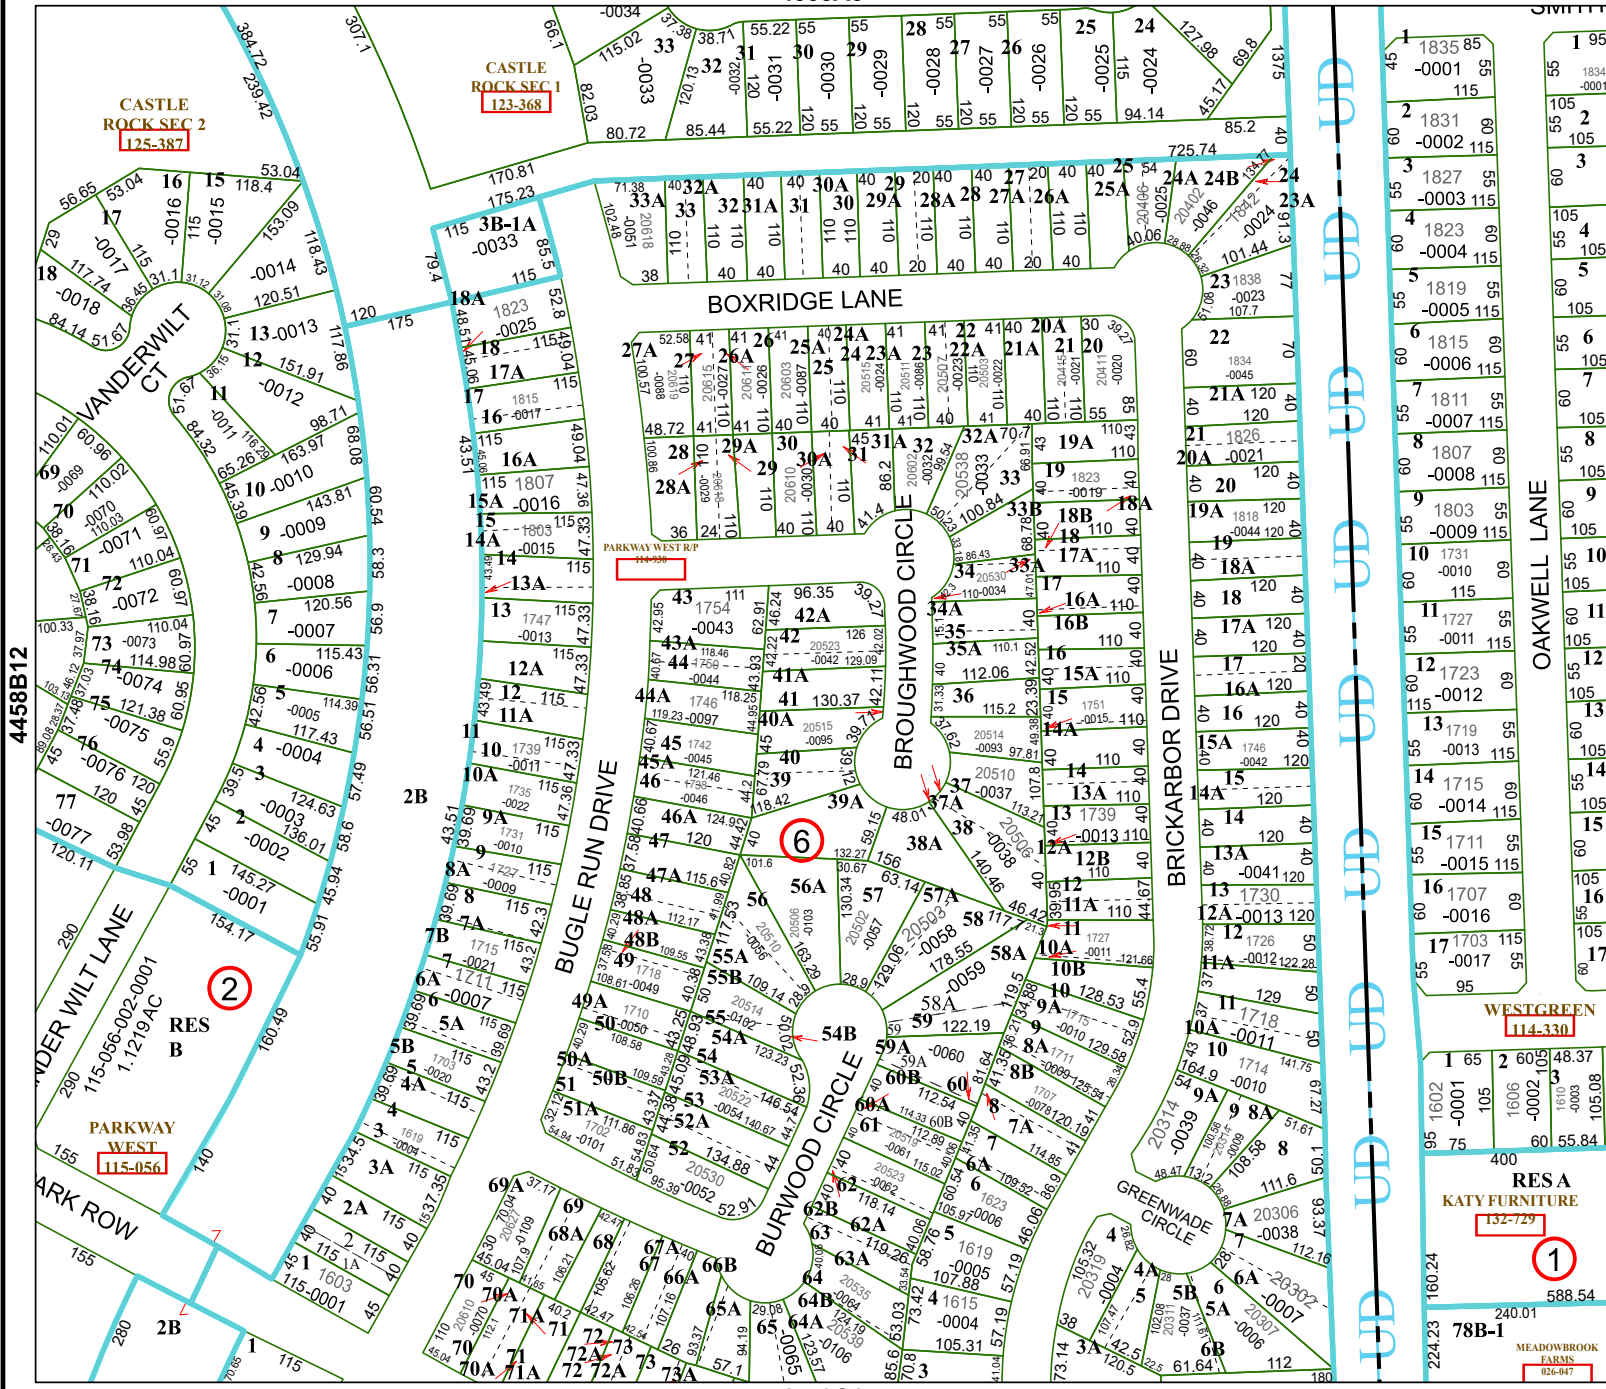

Harris Central Appraisal District

0 45 90 180 Feet

PUBLICATION DATE: 1/5/2023

Geospatial or map data maintained by the Harris Central Appraisal District is for informational purposes and may not have been prepared for or be suitable for legal, engineering, or surveying purposes. It does not represent an on-the-ground survey and only represents the approximate location of property boundaries.

MAP LOCATION

FACET 4558A9

7	8	5	6	7
11	12	9	10	11
3	4	1	2	3

4558A5

4558C1

CASTLE ROCK SEC 2
125-387

CASTLE ROCK SEC 1
123-368

WESTGREEN
114-330