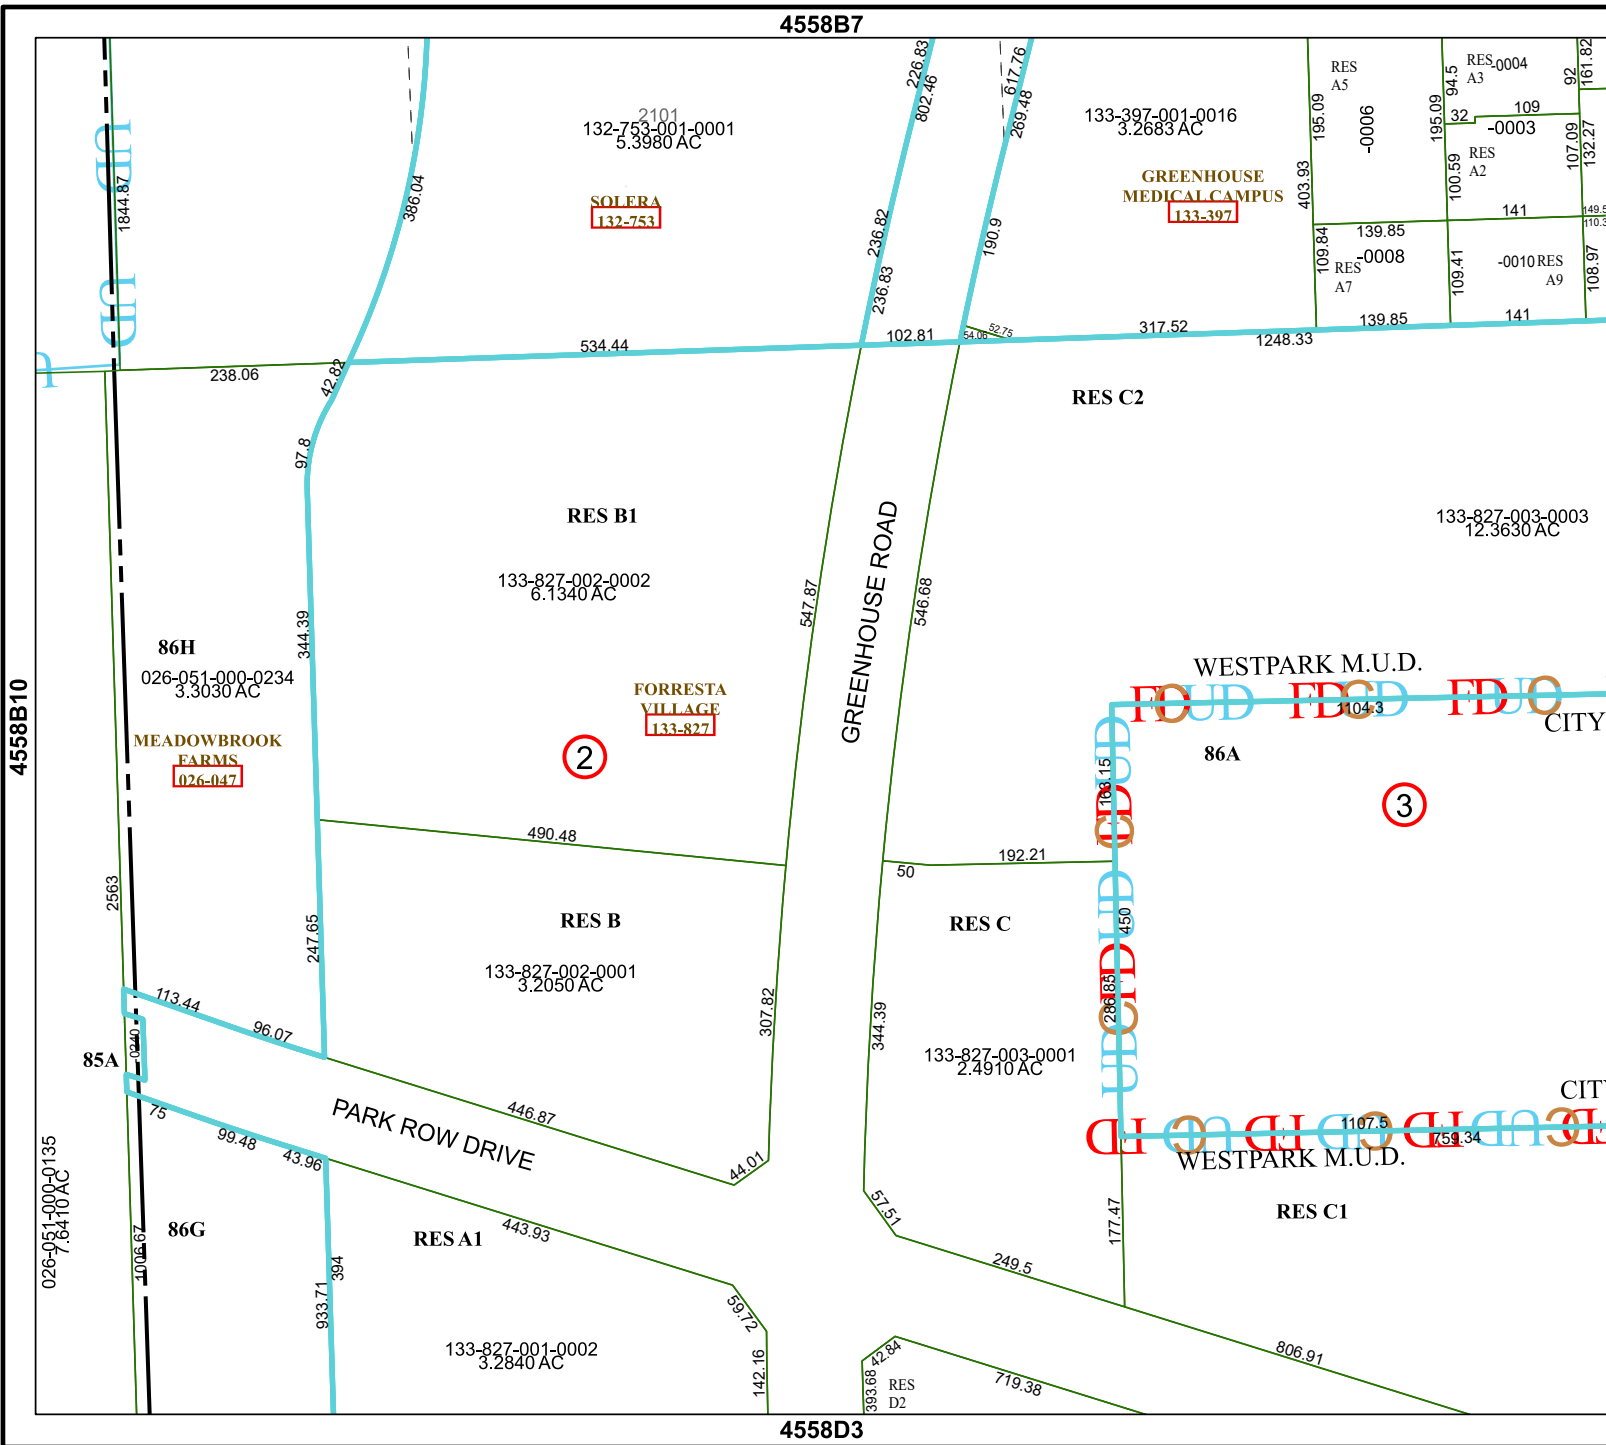

4558B7

4558D3

Harris Central Appraisal District

PUBLICATION DATE:
4/24/2023

Geospatial or map data maintained by the Harris Central Appraisal District is for informational purposes and may not have been prepared for or be suitable for legal, engineering, or surveying purposes. It does not represent an on-the-ground survey and only represents the approximate location of property boundaries.

MAP LOCATION

FACET 4558B11

5	6	7	8	5
9	10	11	12	9
1	2	3	4	1