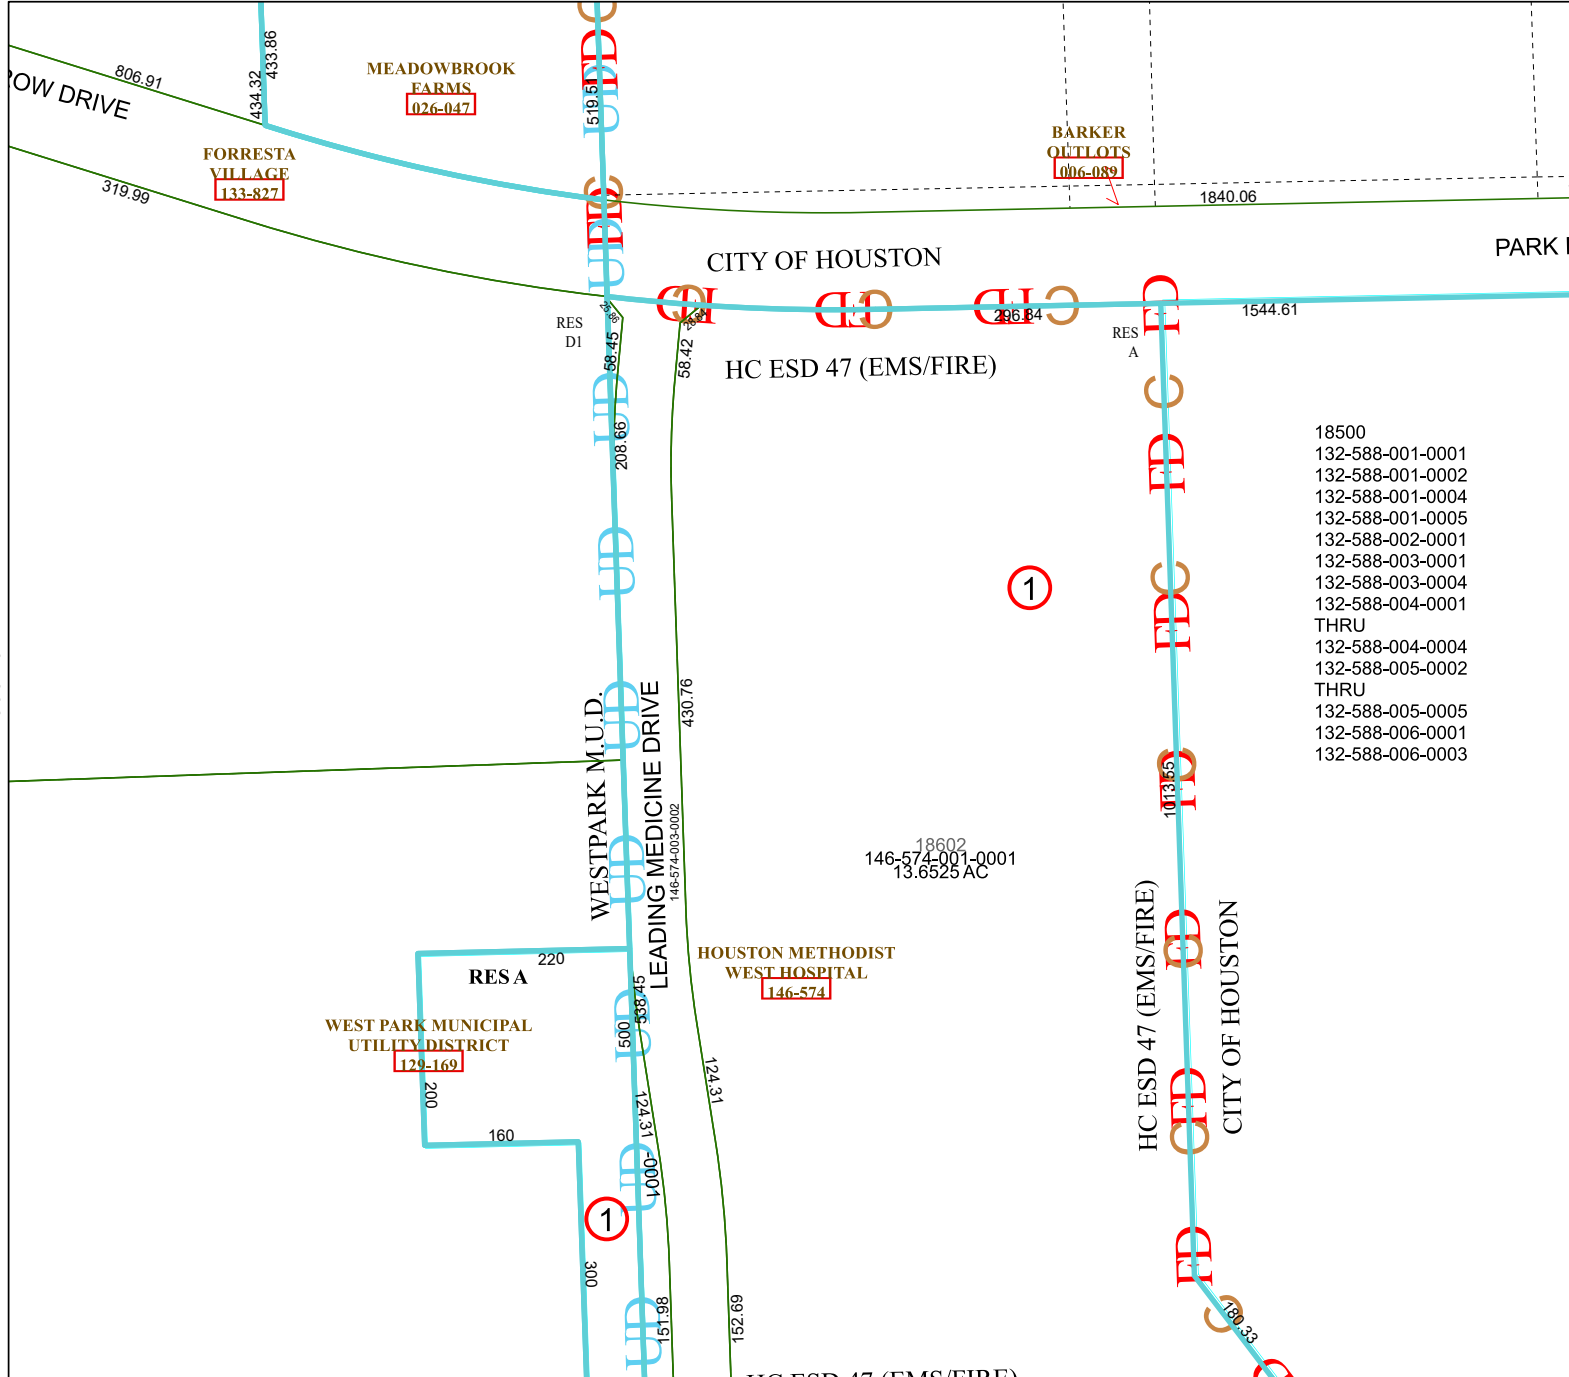

4558B12

4558D8

Harris Central Appraisal District

PUBLICATION DATE:
4/22/2024

Geospatial or map data maintained by the Harris Central Appraisal District is for informational purposes and may not have been prepared for or be suitable for legal, engineering, or surveying purposes. It does not represent an on-the-ground survey and only represents the approximate location of property boundaries.

MAP LOCATION

FACET 4558D4

10	11	12	9	10
2	3	4	1	2
6	7	8	5	6

4558D3

4658C1