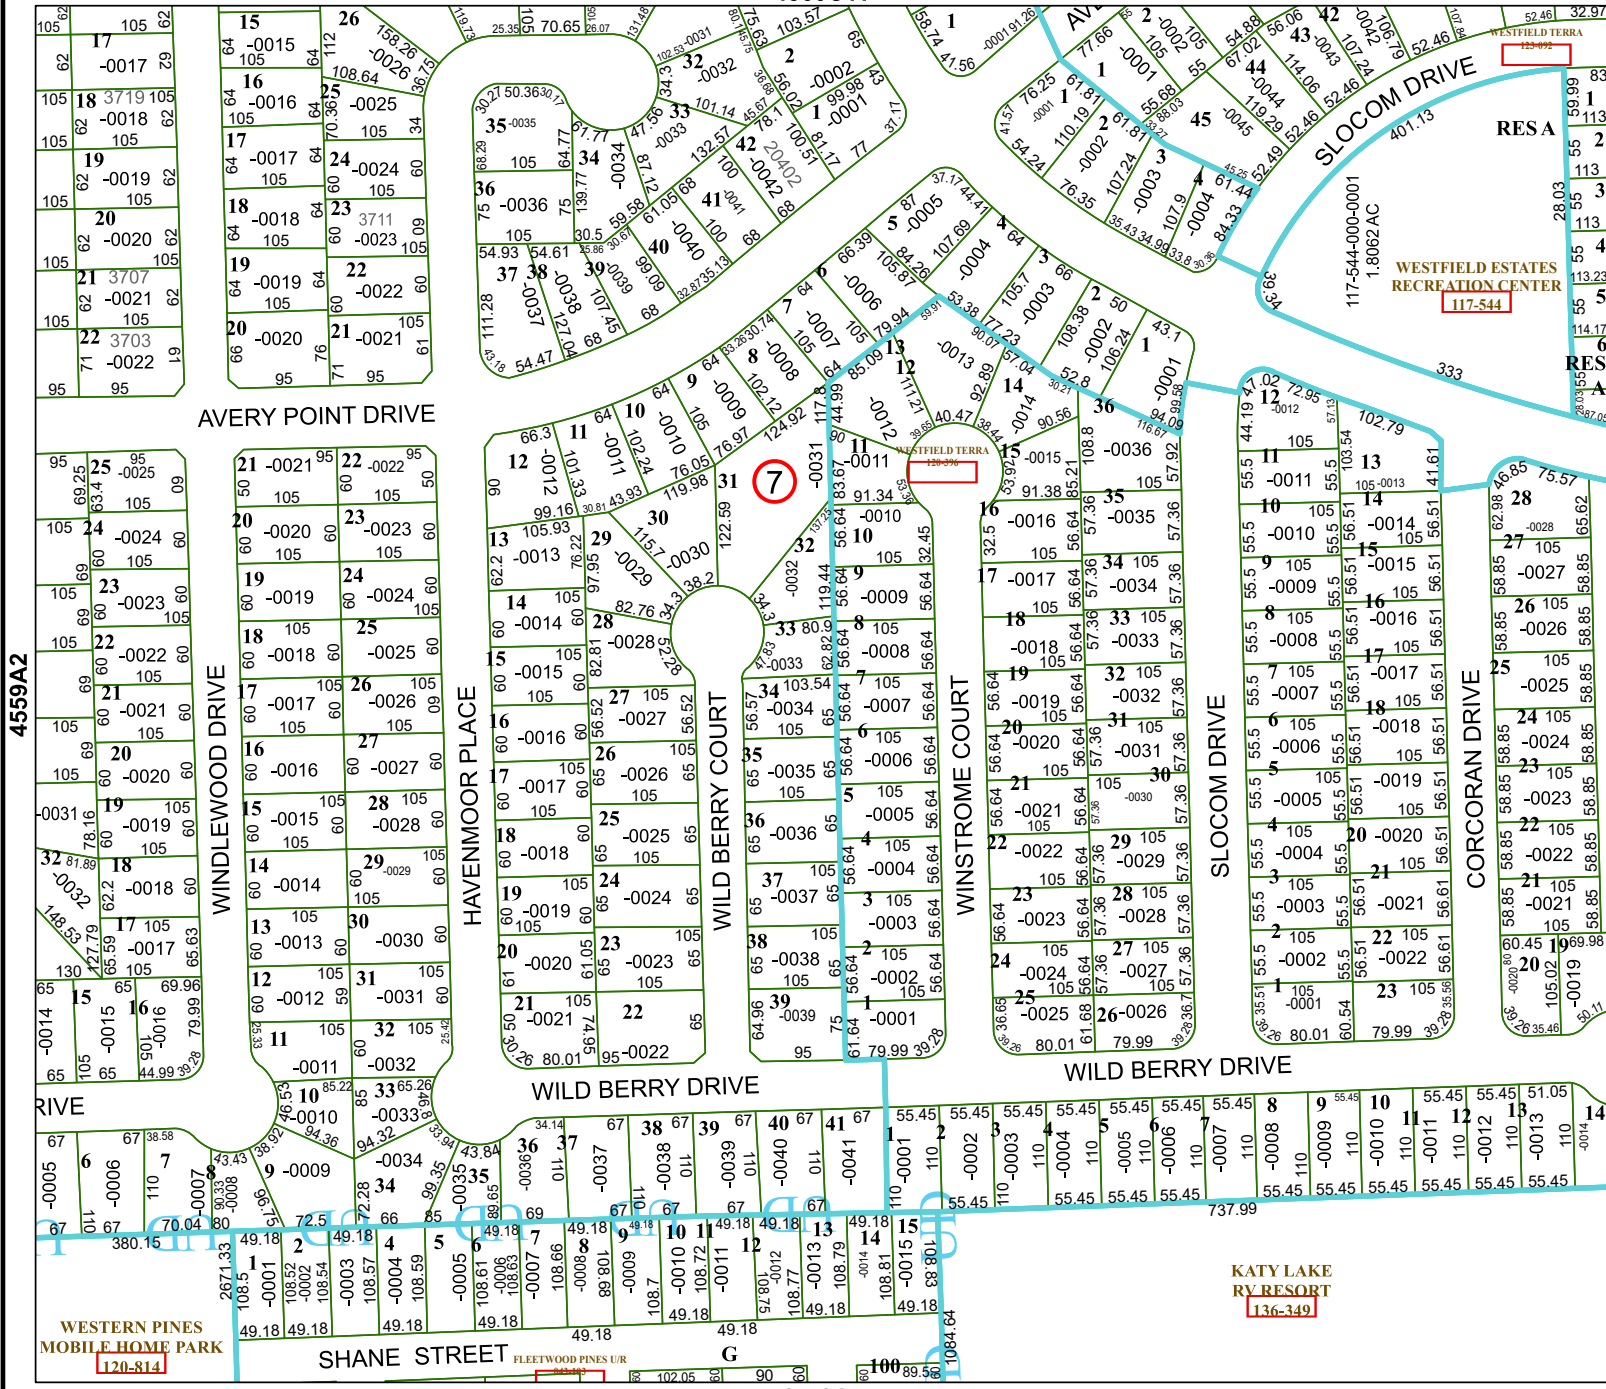

# Harris Central Appraisal District

0 45 90 180 Feet

PUBLICATION DATE: 1/5/2023

Geospatial or map data maintained by the Harris Central Appraisal District is for informational purposes and may not have been prepared for or be suitable for legal, engineering, or surveying purposes. It does not represent an on-the-ground survey and only represents the approximate location of property boundaries.

MAP LOCATION

## FACET 4559A3

9	10	11	12	9
1	2	3	4	1
5	6	7	8	5

4560C11

4559A7

WESTERN PINES MOBILE HOME PARK 120-814

KATY LAKE RV RESORT 136-349

SHANE STREET FLEETWOOD PINES UR