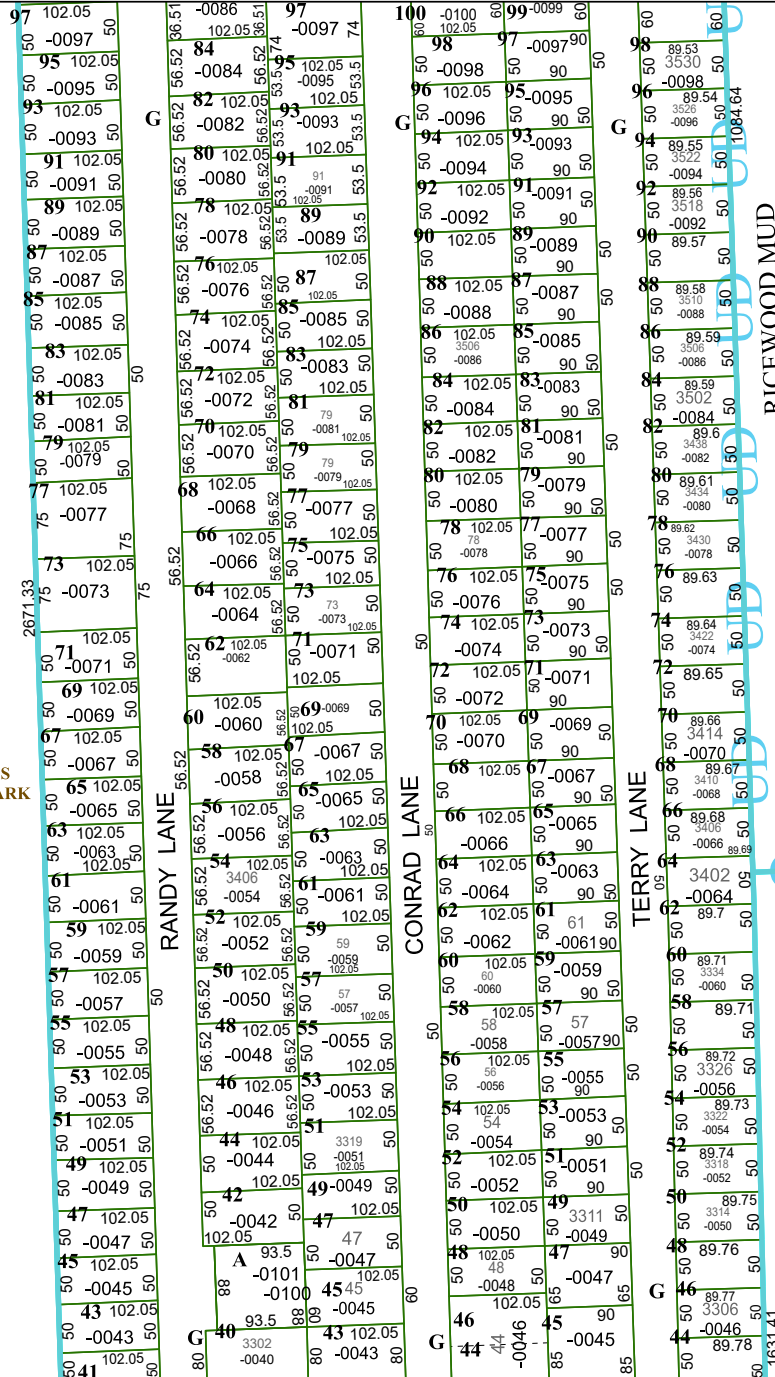

4559A6

WESTERN PINES
MOBILE HOME PARK
120-814

20603
120-814-001-0001
22.9167 AC

4559A3

RESA

KATY LAKE
RV RESORT
136-349

RICEWOOD MUD

RICEWOOD MUD
385

20620
136-349-001-0001
23.680 AC

1631.37

4559A11

Harris Central Appraisal District

0 45 90 180 Feet

PUBLICATION DATE:
1/5/2023

Geospatial or map data maintained by the Harris Central Appraisal District is for informational purposes and may not have been prepared for or be suitable for legal, engineering, or surveying purposes. It does not represent an on-the-ground survey and only represents the approximate location of property boundaries.

MAP LOCATION

FACET

4559A7

1	2	3	4	1
5	6	7	8	5
9	10	11	12	9

4559A8

1