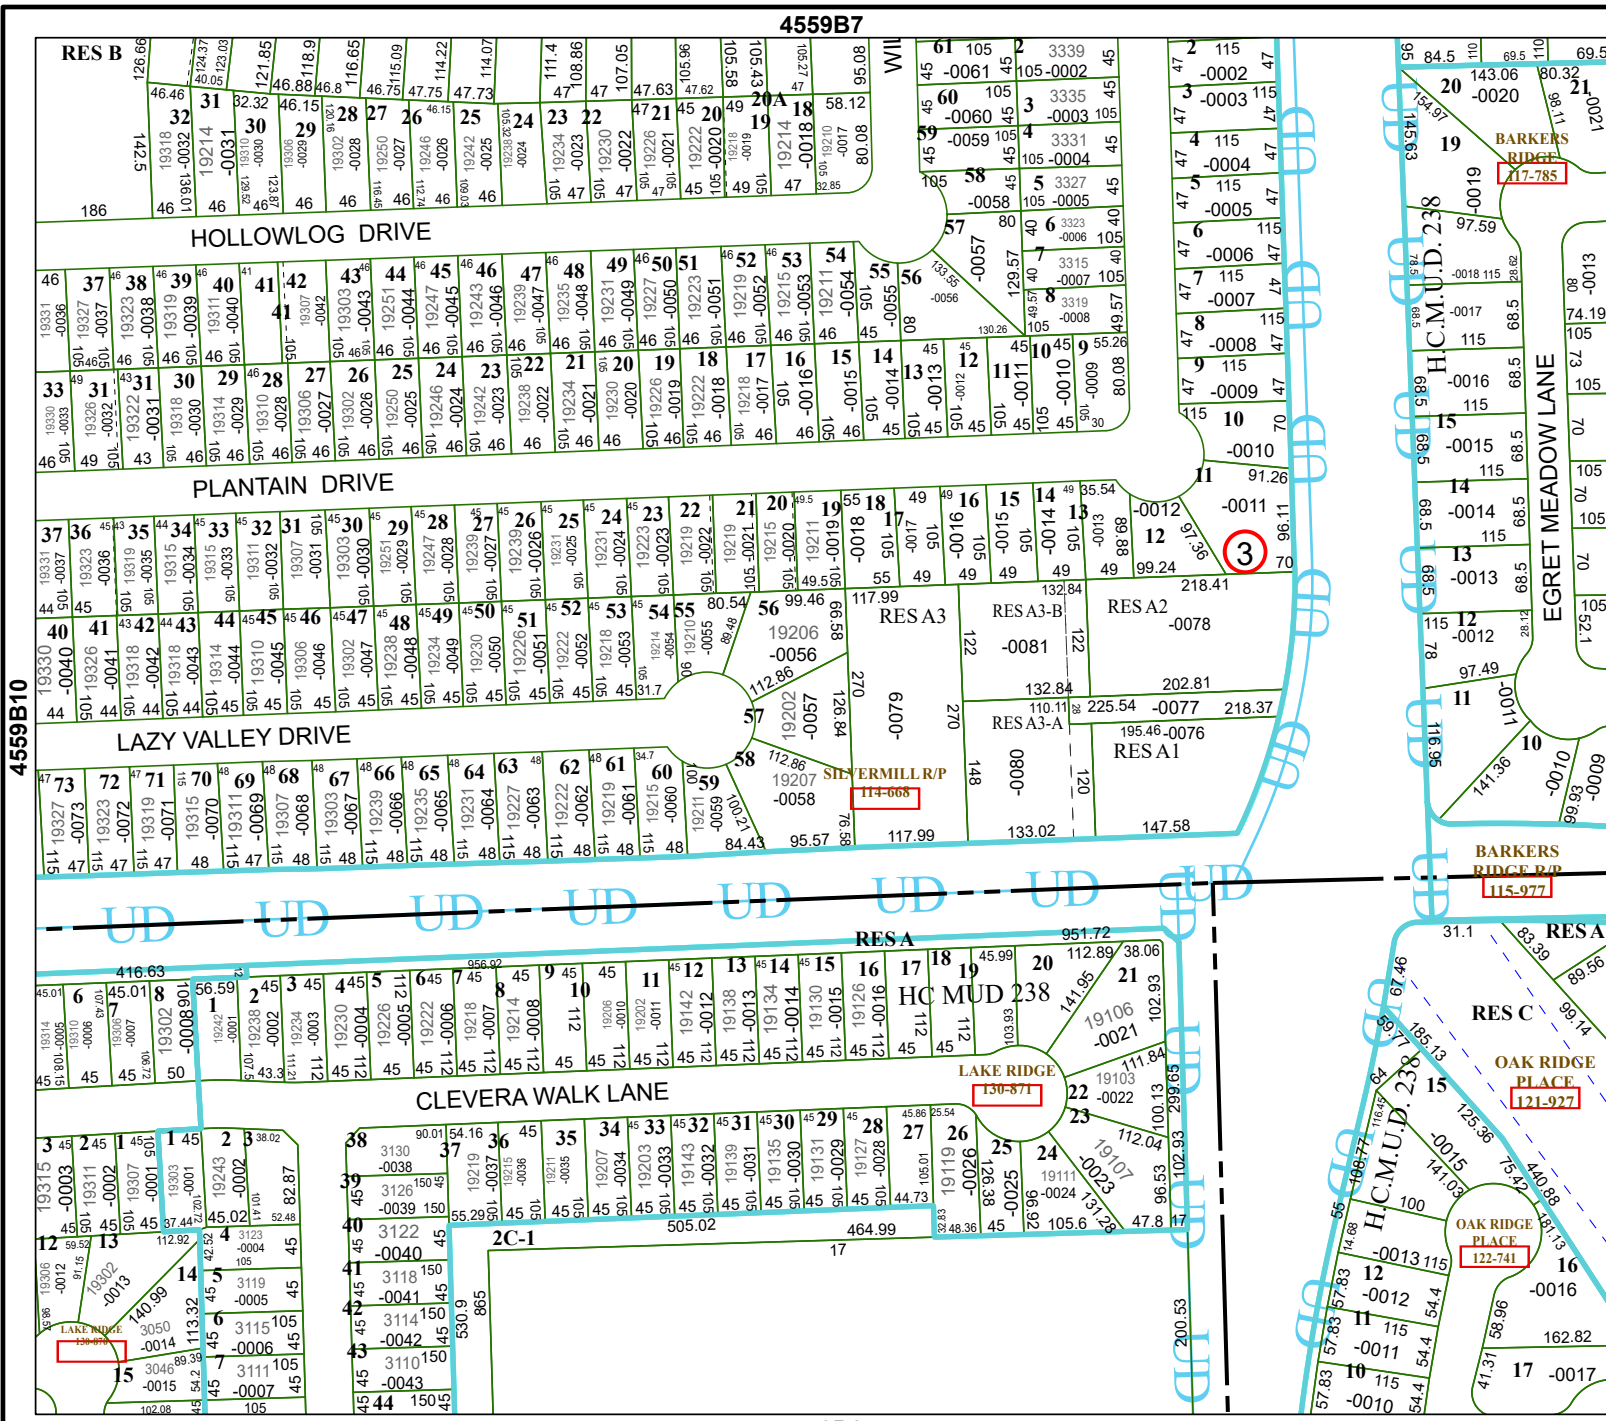

4559B7

4559D3

Harris Central Appraisal District

PUBLICATION DATE:
12/4/2025

Geospatial or map data maintained by the Harris Central Appraisal District is for informational purposes and may not have been prepared for or be suitable for legal, engineering, or surveying purposes. It does not represent an on-the-ground survey and only represents the approximate location of property boundaries.

MAP LOCATION

FACET 4559B11

5	6	7	8	5
9	10	11	12	9
1	2	3	4	1