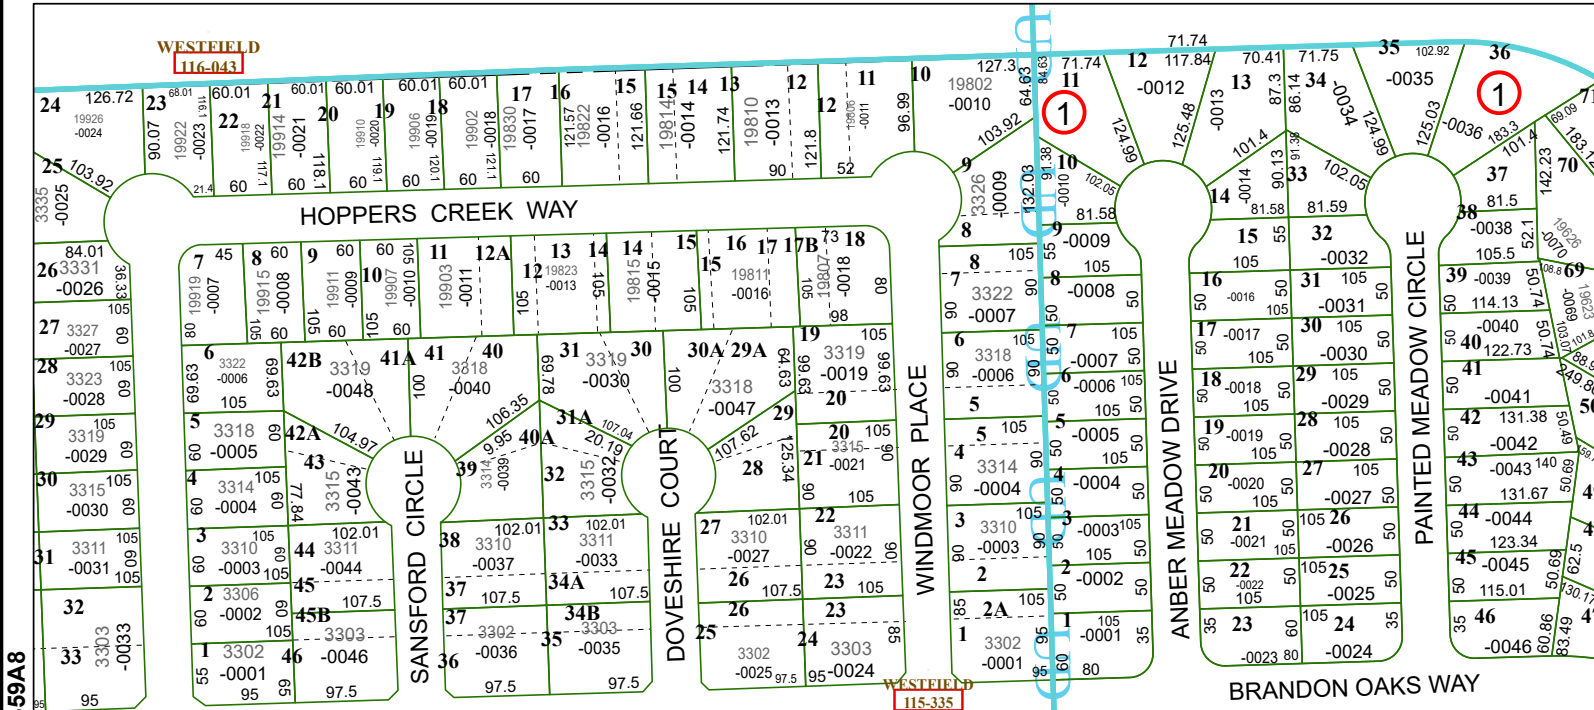

4559B1

WESTFIELD
116-043

4559A8

BRANDON OAKS WAY

4559B9

WESTFIELD
115-335

WESTFIELD
123-615

Harris Central Appraisal District

PUBLICATION DATE:
12/4/2025

Geospatial or map data maintained by the Harris Central Appraisal District is for informational purposes and may not be suitable for legal, engineering, or surveying purposes. It does not represent an on-the-ground survey and only represents the approximate location of property boundaries.

MAP LOCATION

FACET 4559B5

3	4	1	2	3
7	8	5	6	7
11	12	9	10	11