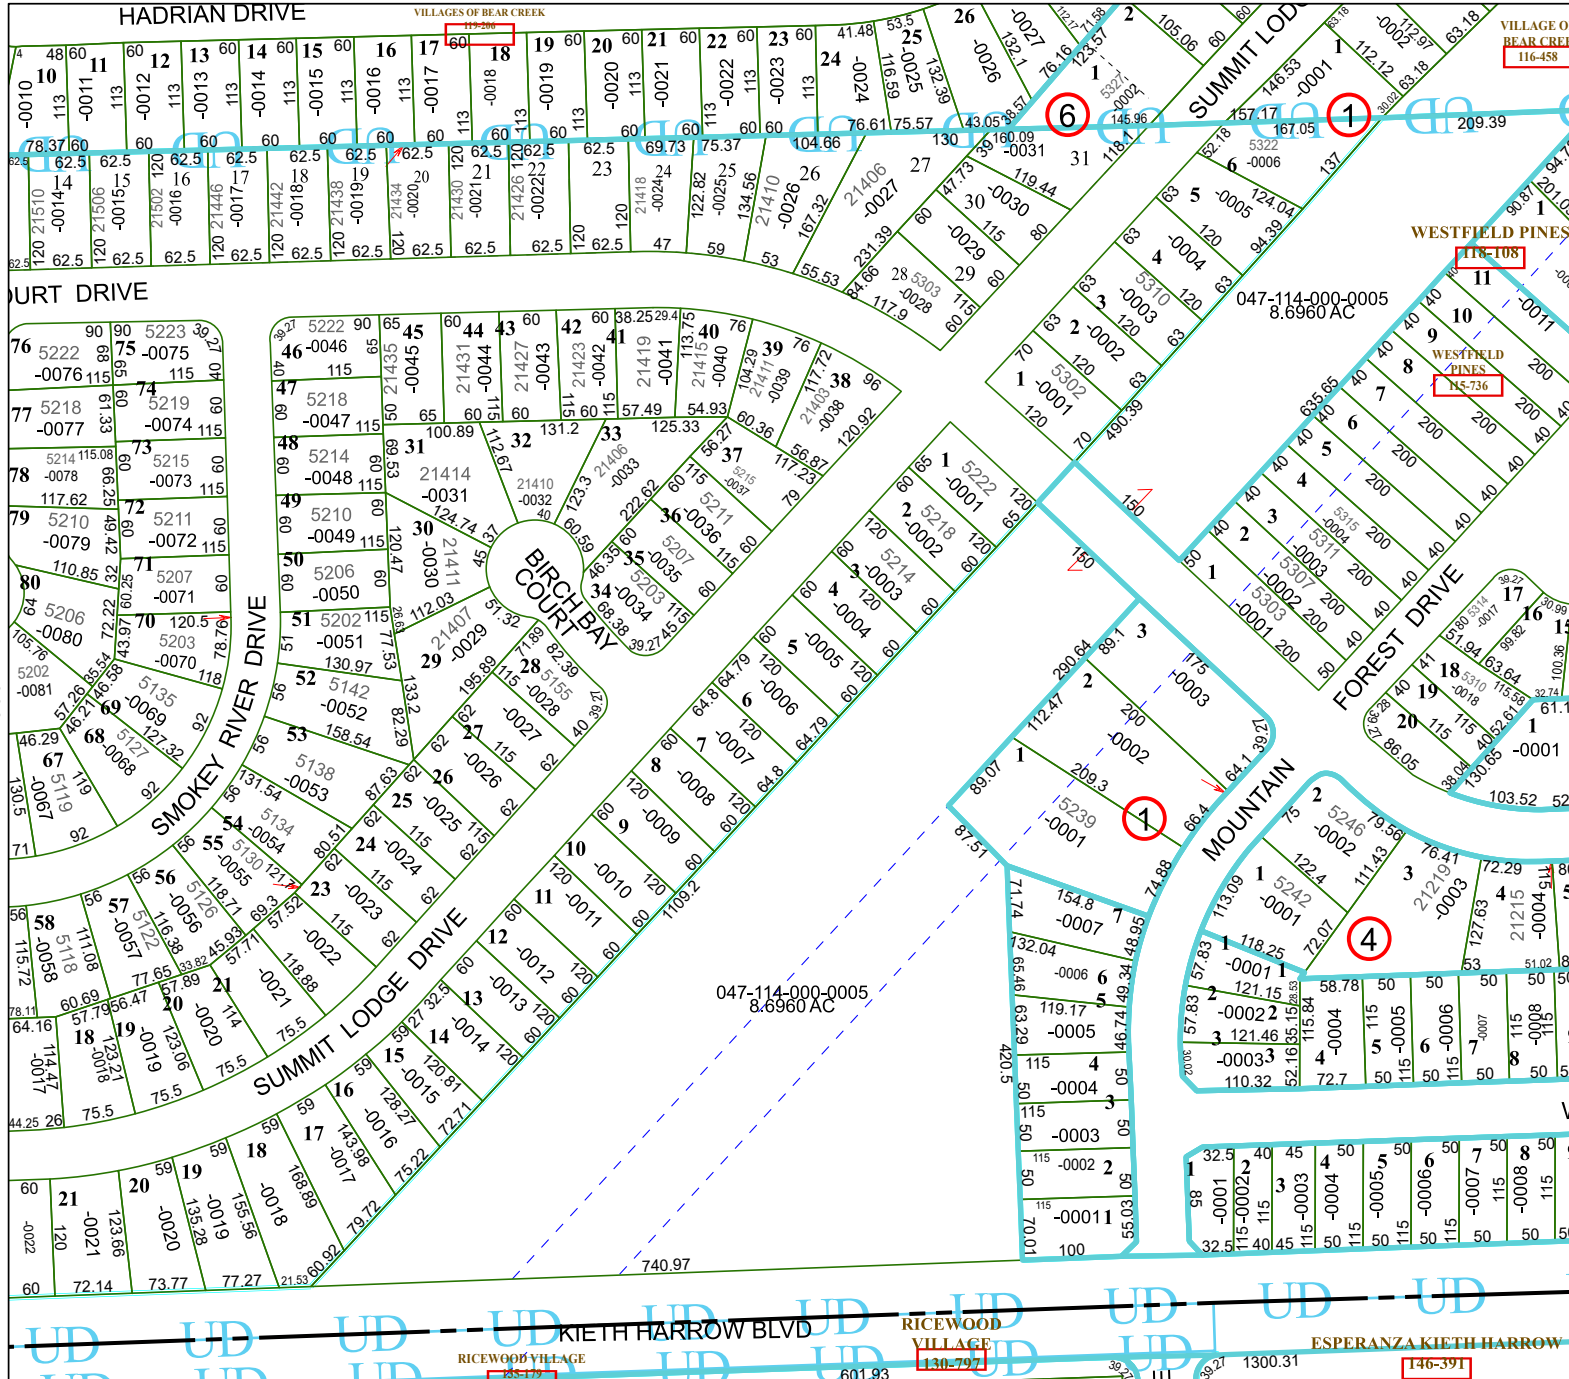

4561C11

Harris Central Appraisal District

PUBLICATION DATE: 1/5/2023

Geospatial or map data maintained by the Harris Central Appraisal District is for informational purposes and may not have been prepared for or be suitable for legal, engineering, or surveying purposes. It does not represent an on-the-ground survey and only represents the approximate location of property boundaries.

MAP LOCATION

FACET 4560A3

9	10	11	12	9
1	2	3	4	1
5	6	7	8	5

4560A7

RICEWOOD VILLAGE 130-797

RICEWOOD VILLAGE 130-797

ESPERANZA KIETH HARROW 146-391