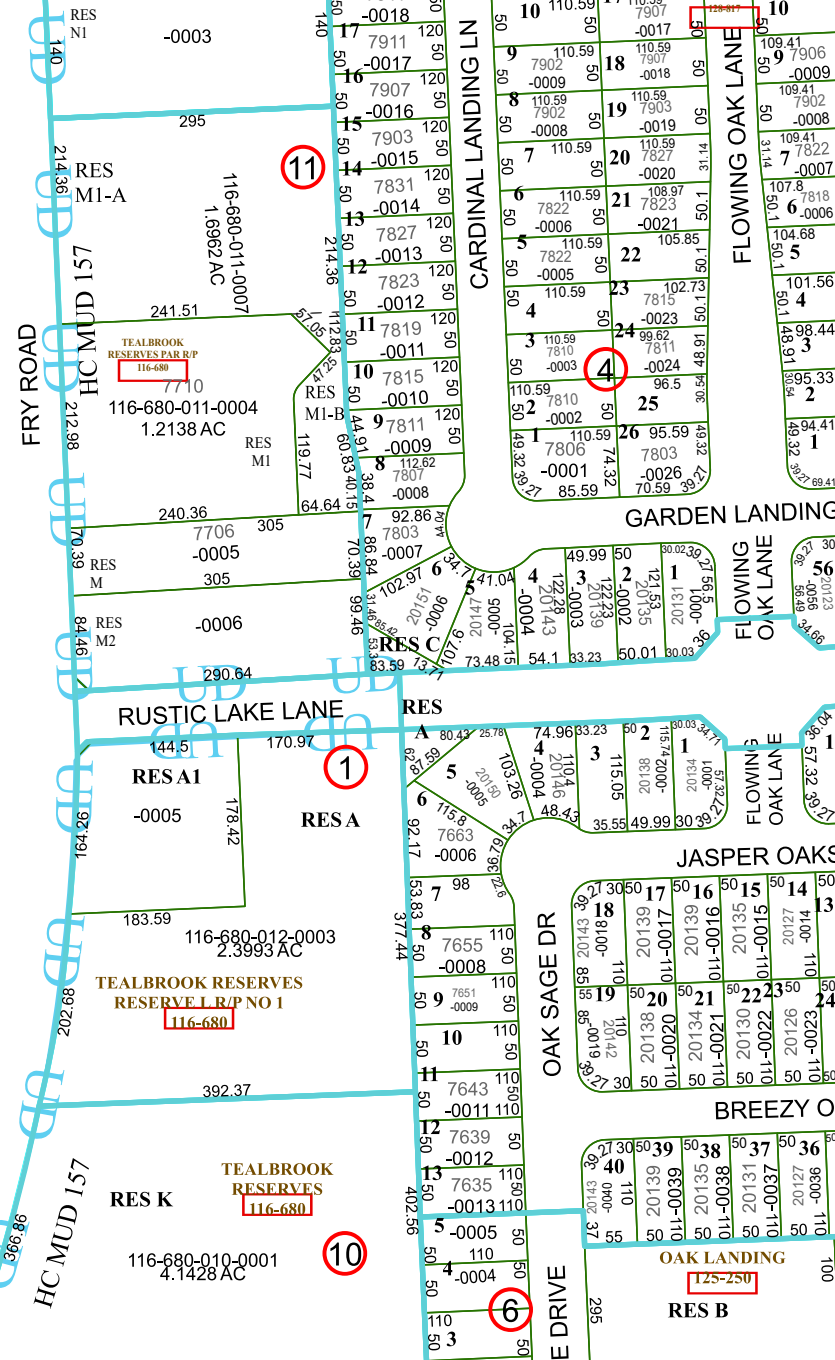

4562A4

CY-FAIR ISD HIGH SCHOOL NO 6  
118-670

CYPRESS FAIRBANKS ISD INTERMEDIATE SCHOOL NO 15  
128-656

4562A12

# Harris Central Appraisal District

0 45 90 180 Feet

PUBLICATION DATE: 1/5/2023

Geospatial or map data maintained by the Harris Central Appraisal District is for informational purposes and may not have been prepared for or be suitable for legal, engineering, or surveying purposes. It does not represent an on-the-ground survey and only represents the approximate location of property boundaries.

MAP LOCATION

## FACET 4562A8

2	3	4	5	6
6	7	8	9	10
10	11	12	13	14