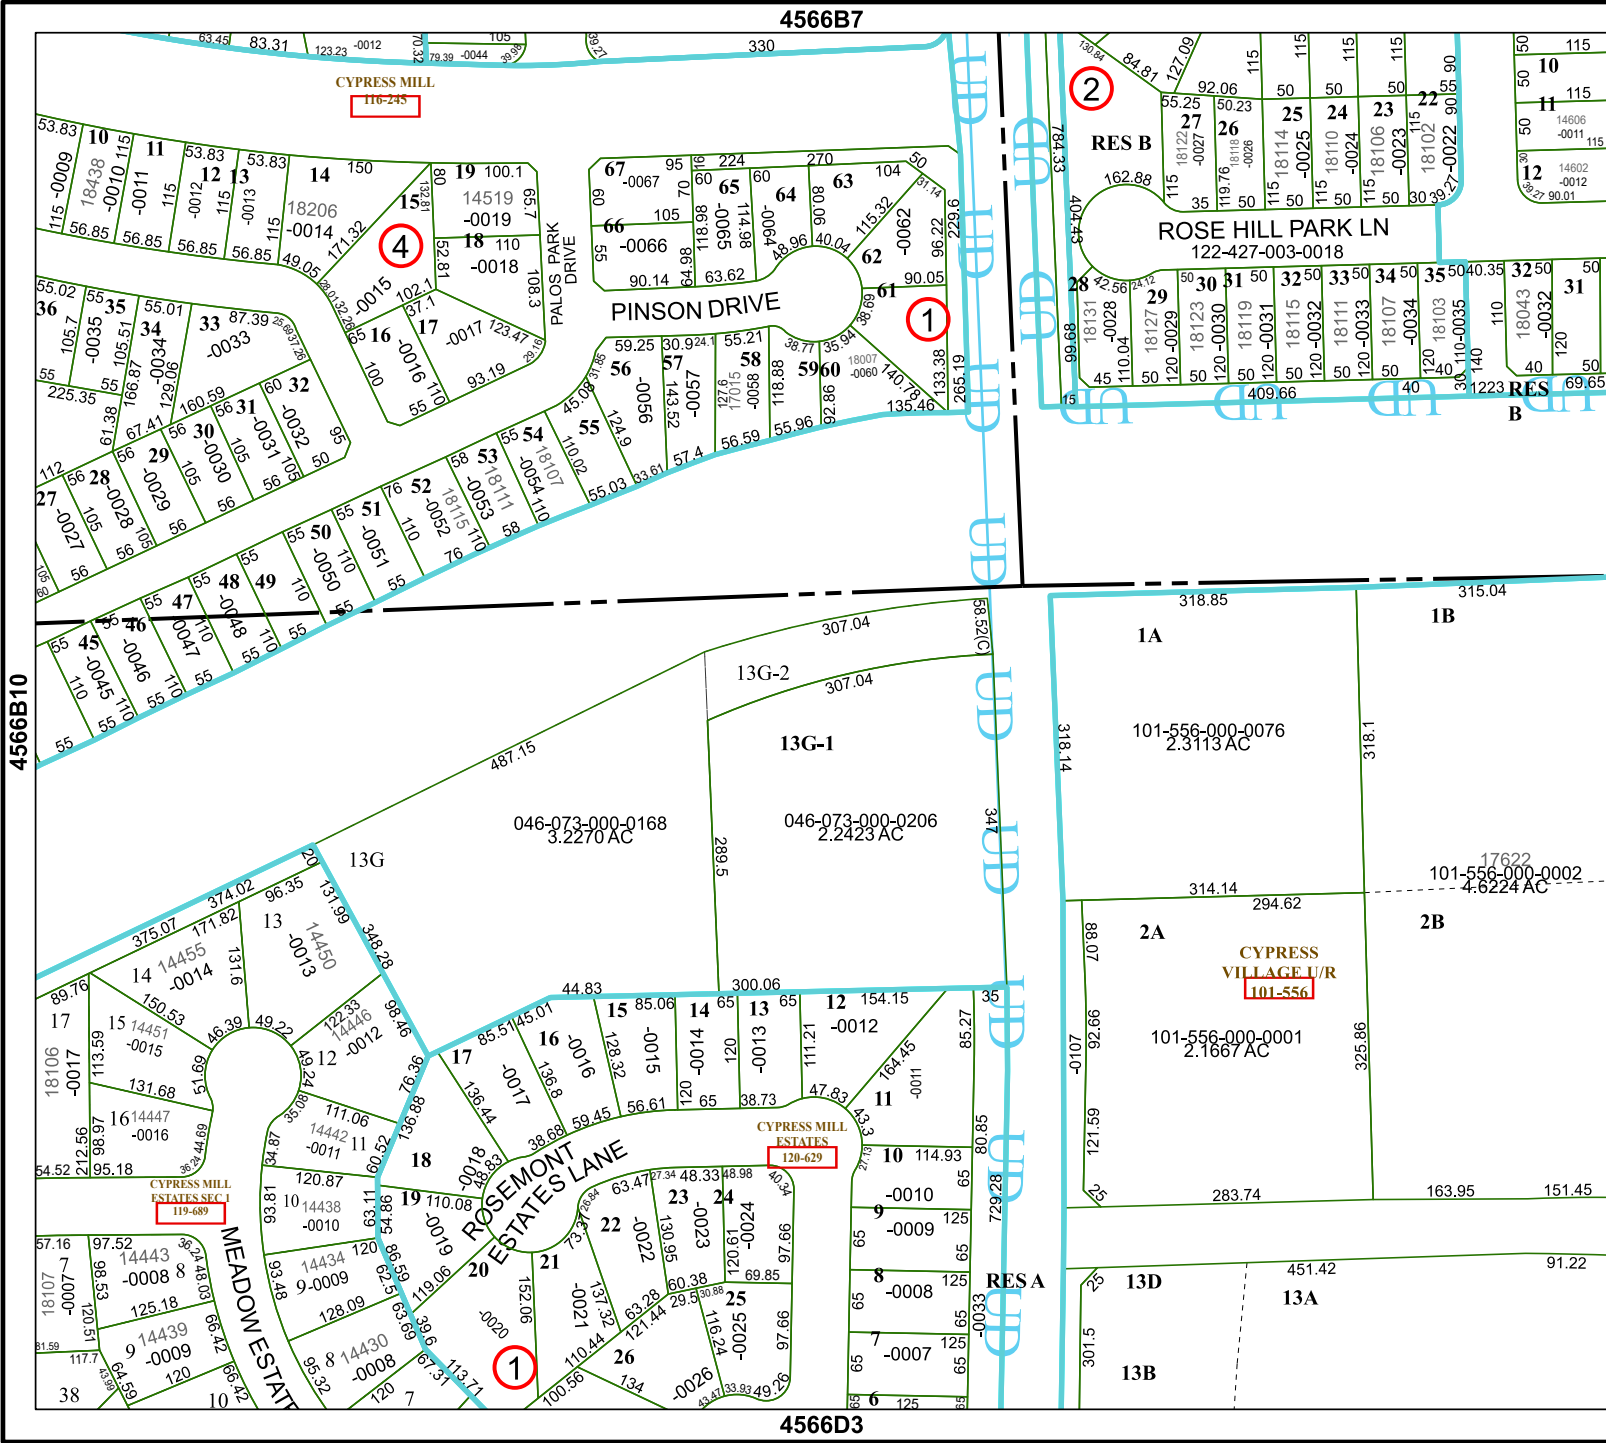

4566B7

4566D3

Harris Central Appraisal District

PUBLICATION DATE:
12/30/2023

Geospatial or map data maintained by the Harris Central Appraisal District is for informational purposes and may not have been prepared for or be suitable for legal, engineering, or surveying purposes. It does not represent an on-the-ground survey and only represents the approximate location of property boundaries.

MAP LOCATION

FACET 4566B11

5	6	7	8	5
9	10	11	12	9
1	2	3	4	1