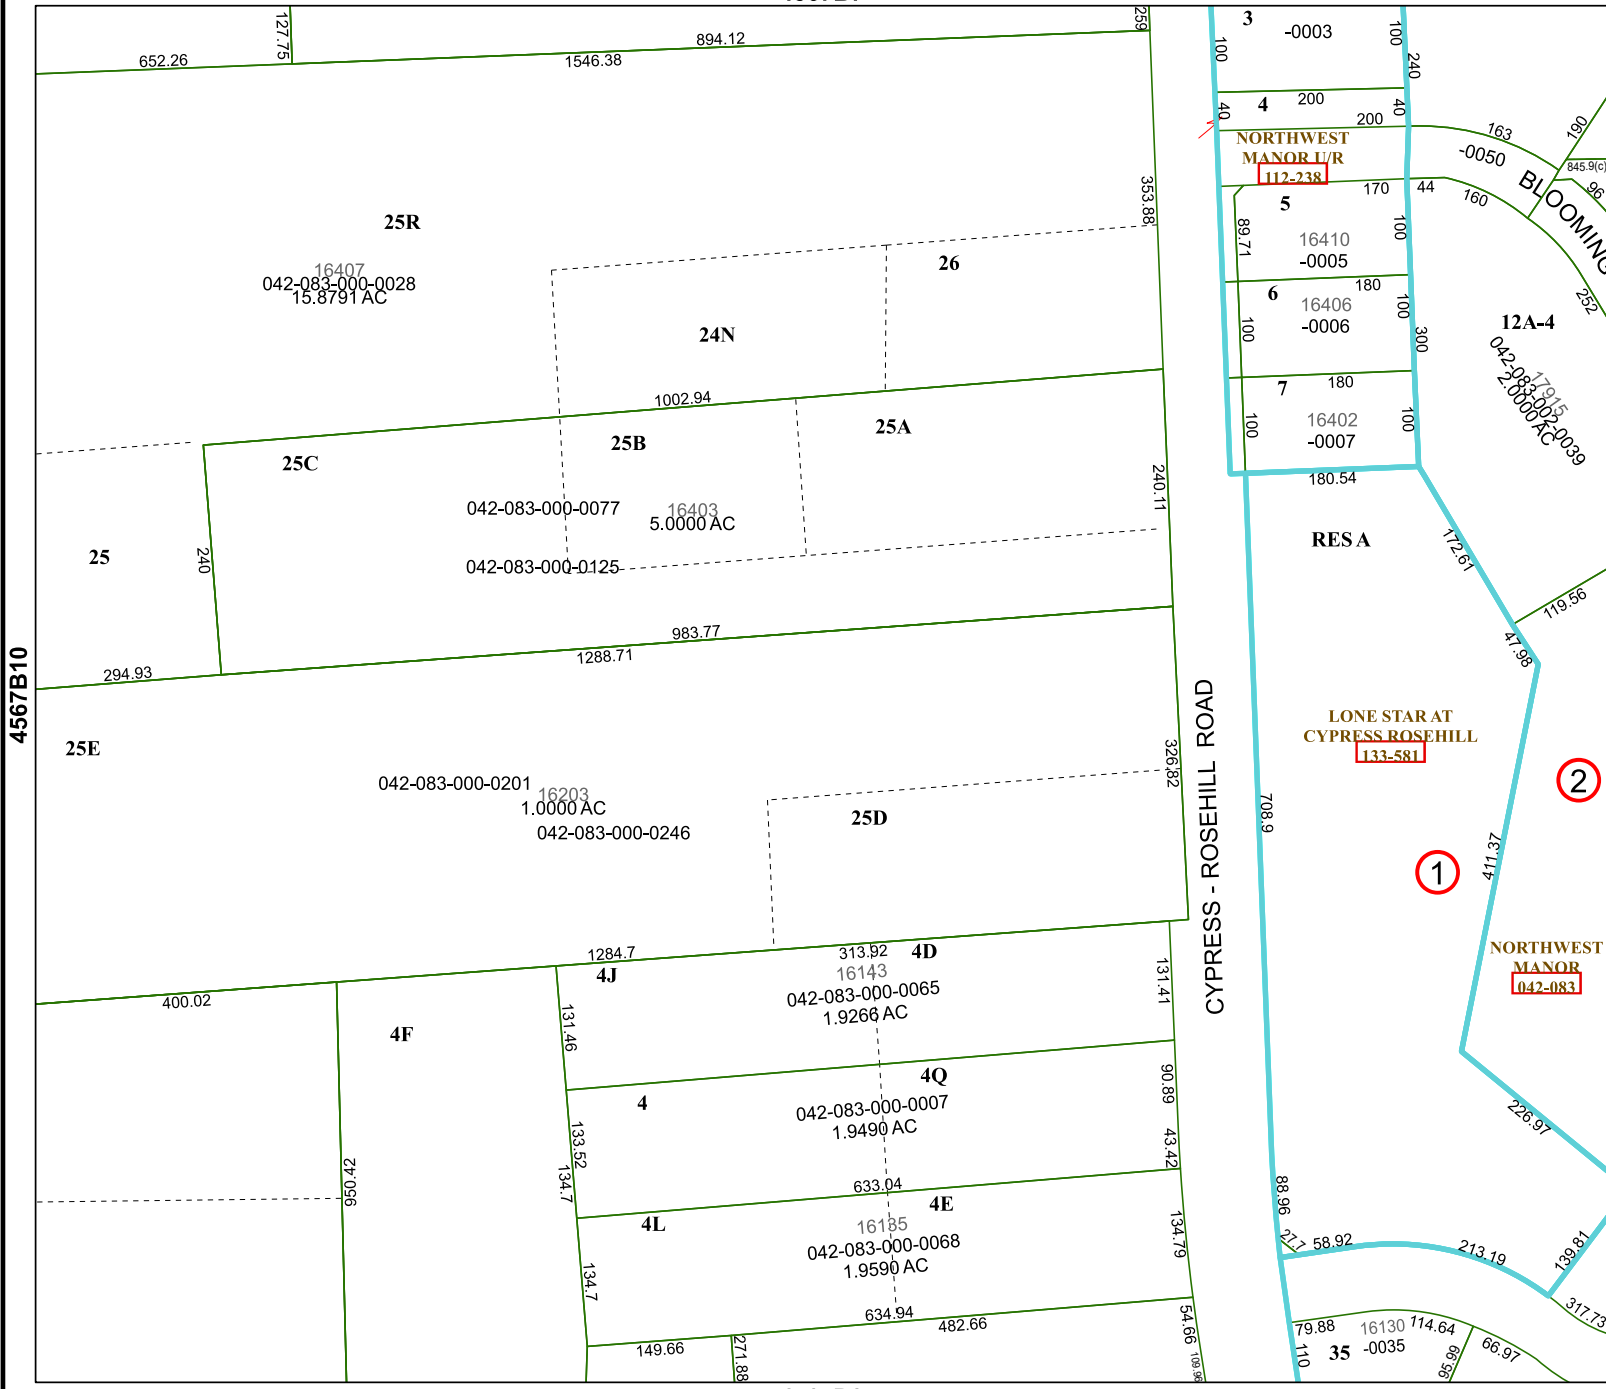

4567B7

4567D3

Harris Central Appraisal District

PUBLICATION DATE: 12/30/2023

Geospatial or map data maintained by the Harris Central Appraisal District is for informational purposes and may not have been prepared for or be suitable for legal, engineering, or surveying purposes. It does not represent an on-the-ground survey and only represents the approximate location of property boundaries.

MAP LOCATION

FACET 4567B11

5	6	7	8	5
9	10	11	12	9
1	2	3	4	1

4567B10

4567B12