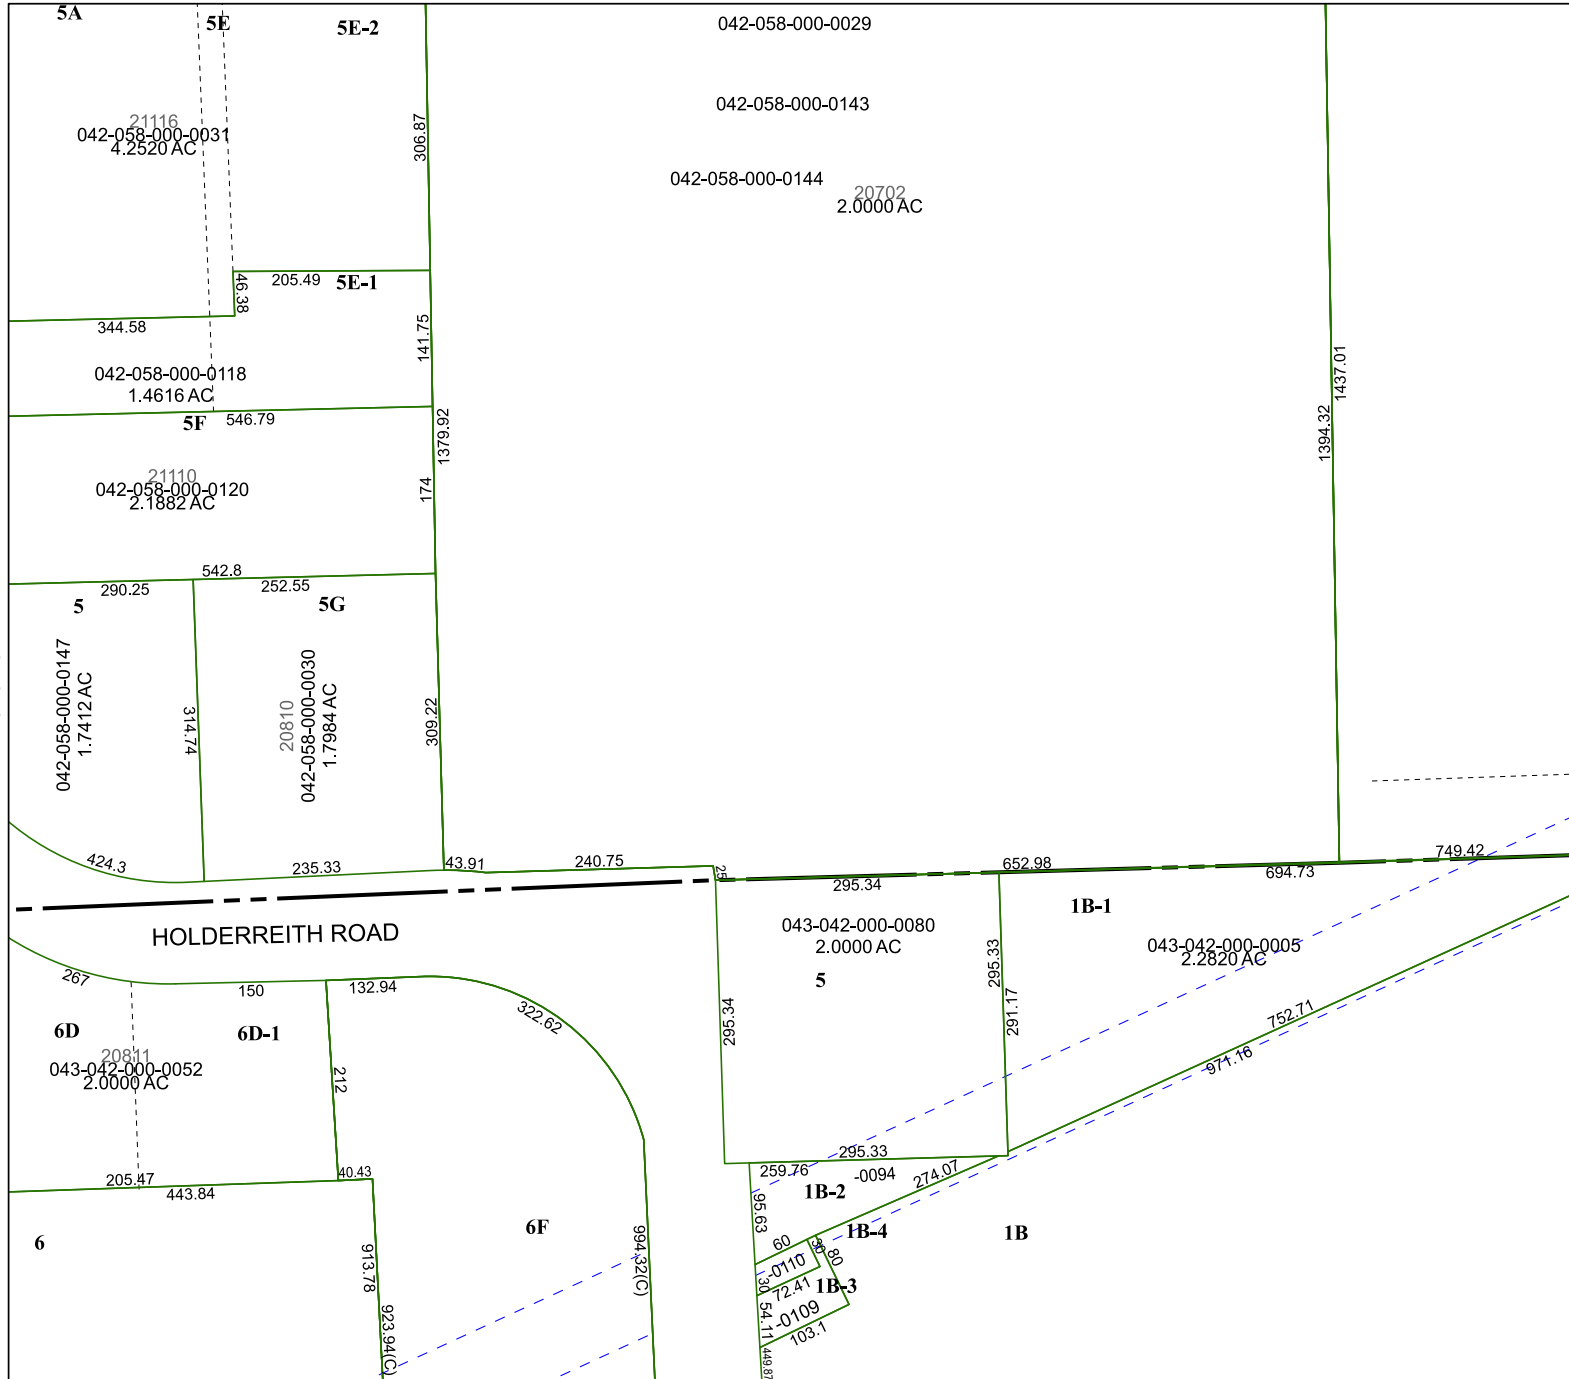

4570D3

# Harris Central Appraisal District

PUBLICATION DATE: 12/30/2023

Geospatial or map data maintained by the Harris Central Appraisal District is for informational purposes and may not have been prepared for or be suitable for legal, engineering, or surveying purposes. It does not represent an on-the-ground survey and only represents the approximate location of property boundaries.

### MAP LOCATION

## FACET 4570D7

1	2	3	4	1
5	6	7	8	5
9	10	11	12	9