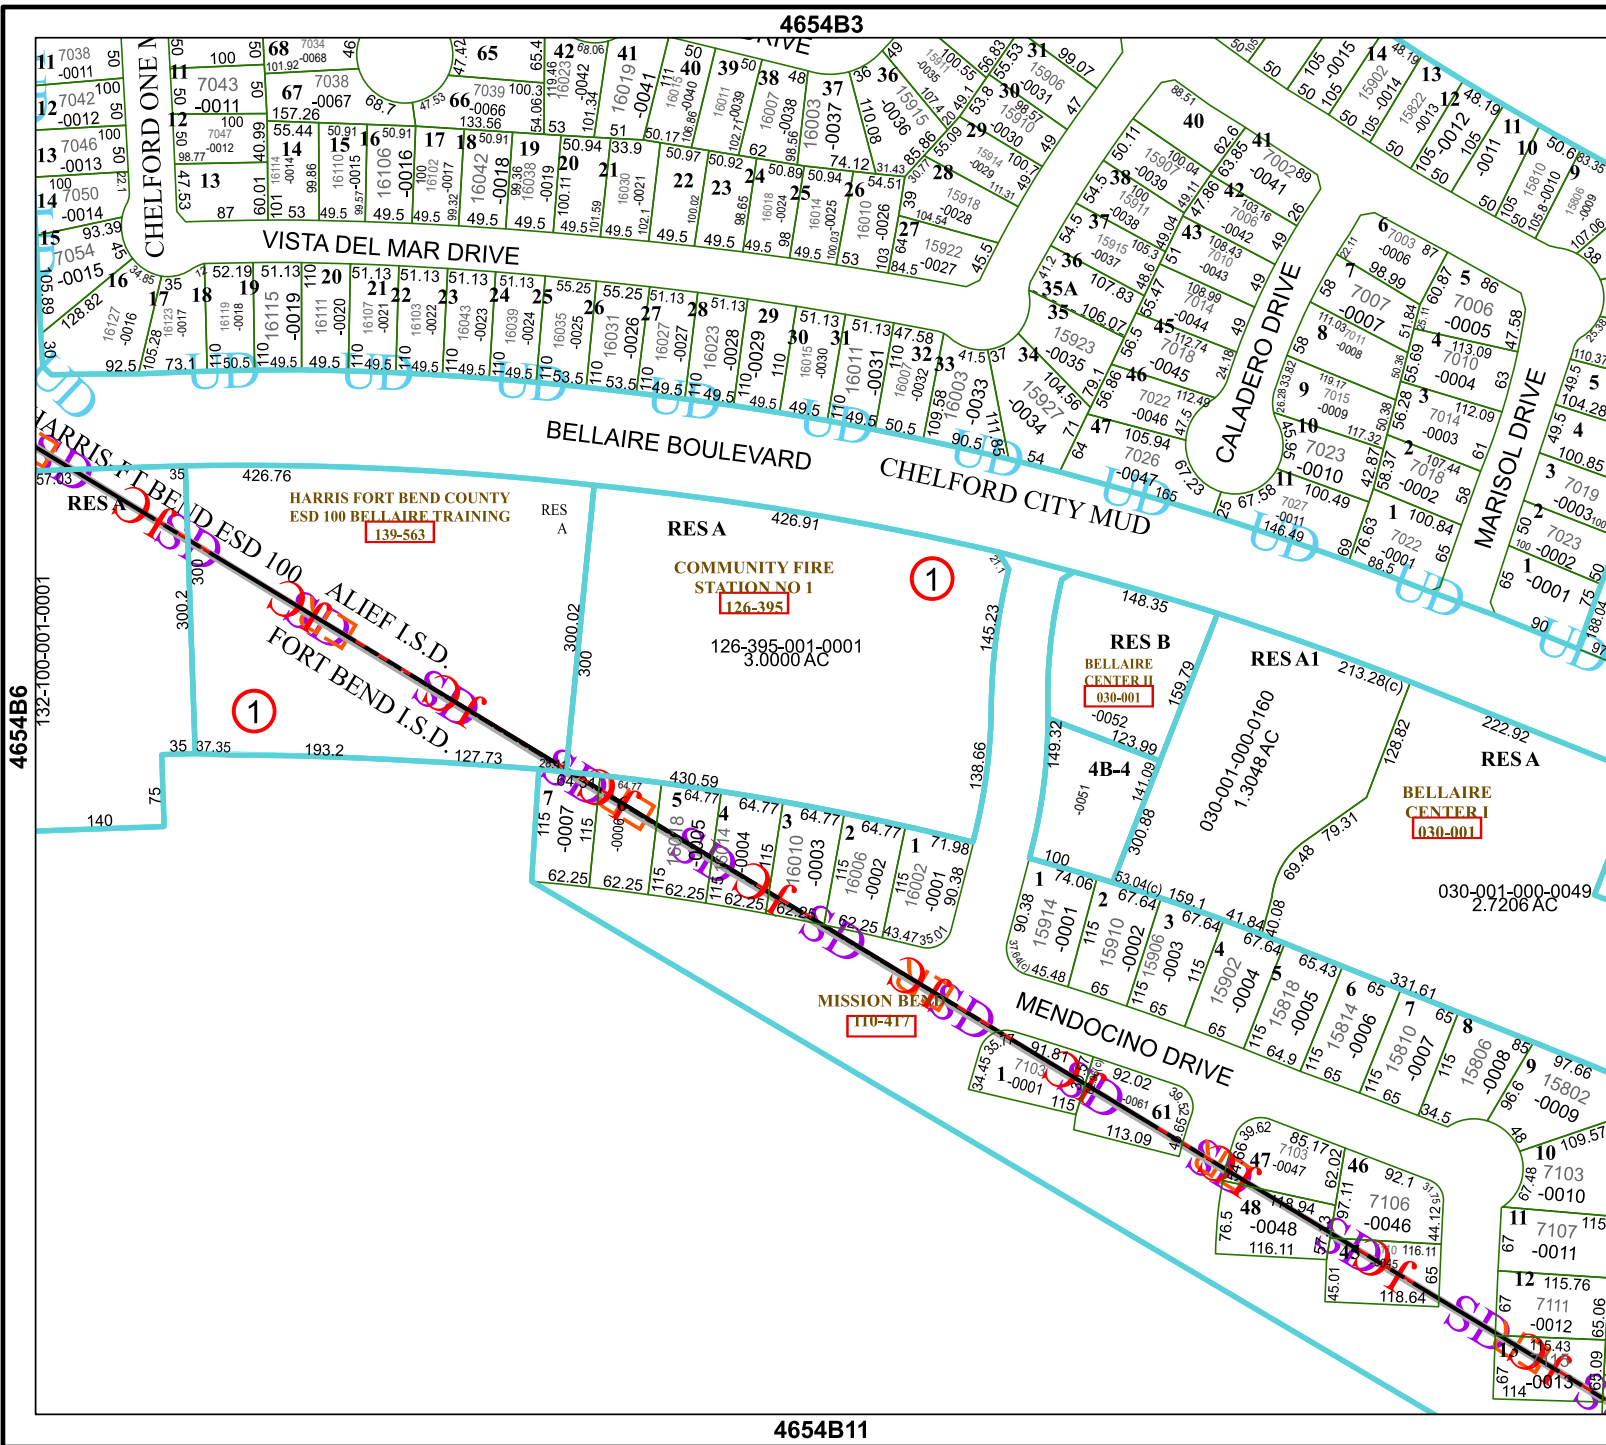

Harris Central Appraisal District

0 45 90 180 Feet

PUBLICATION DATE: 1/5/2023

Geospatial or map data maintained by the Harris Central Appraisal District is for informational purposes and may not be suitable for legal, engineering, or surveying purposes. It does not represent an on-the-ground survey and only represents the approximate location of property boundaries.

MAP LOCATION

FACET 4654B7

1	2	3	4	1
5	6	7	8	5
9	10	11	12	9

4654B3

4654B11

HARRIS FORT BEND COUNTY
ESD 100 BELLAIRE TRAINING
139-563

ALIEF I.S.D.
FORT BEND I.S.D.

RESA 426.91
COMMUNITY FIRE STATION NO 1
126-395
126-395-001-0001
3.0000 AC

RES B
BELLAIRE CENTER II
030-001
4B-4
030-001-000-0160
1.3048 AC

BELLAIRE CENTER I
030-001
030-001-000-0049
2.7206 AC

MISSION BEACH
110-417

1

1

4654B8

4654B6