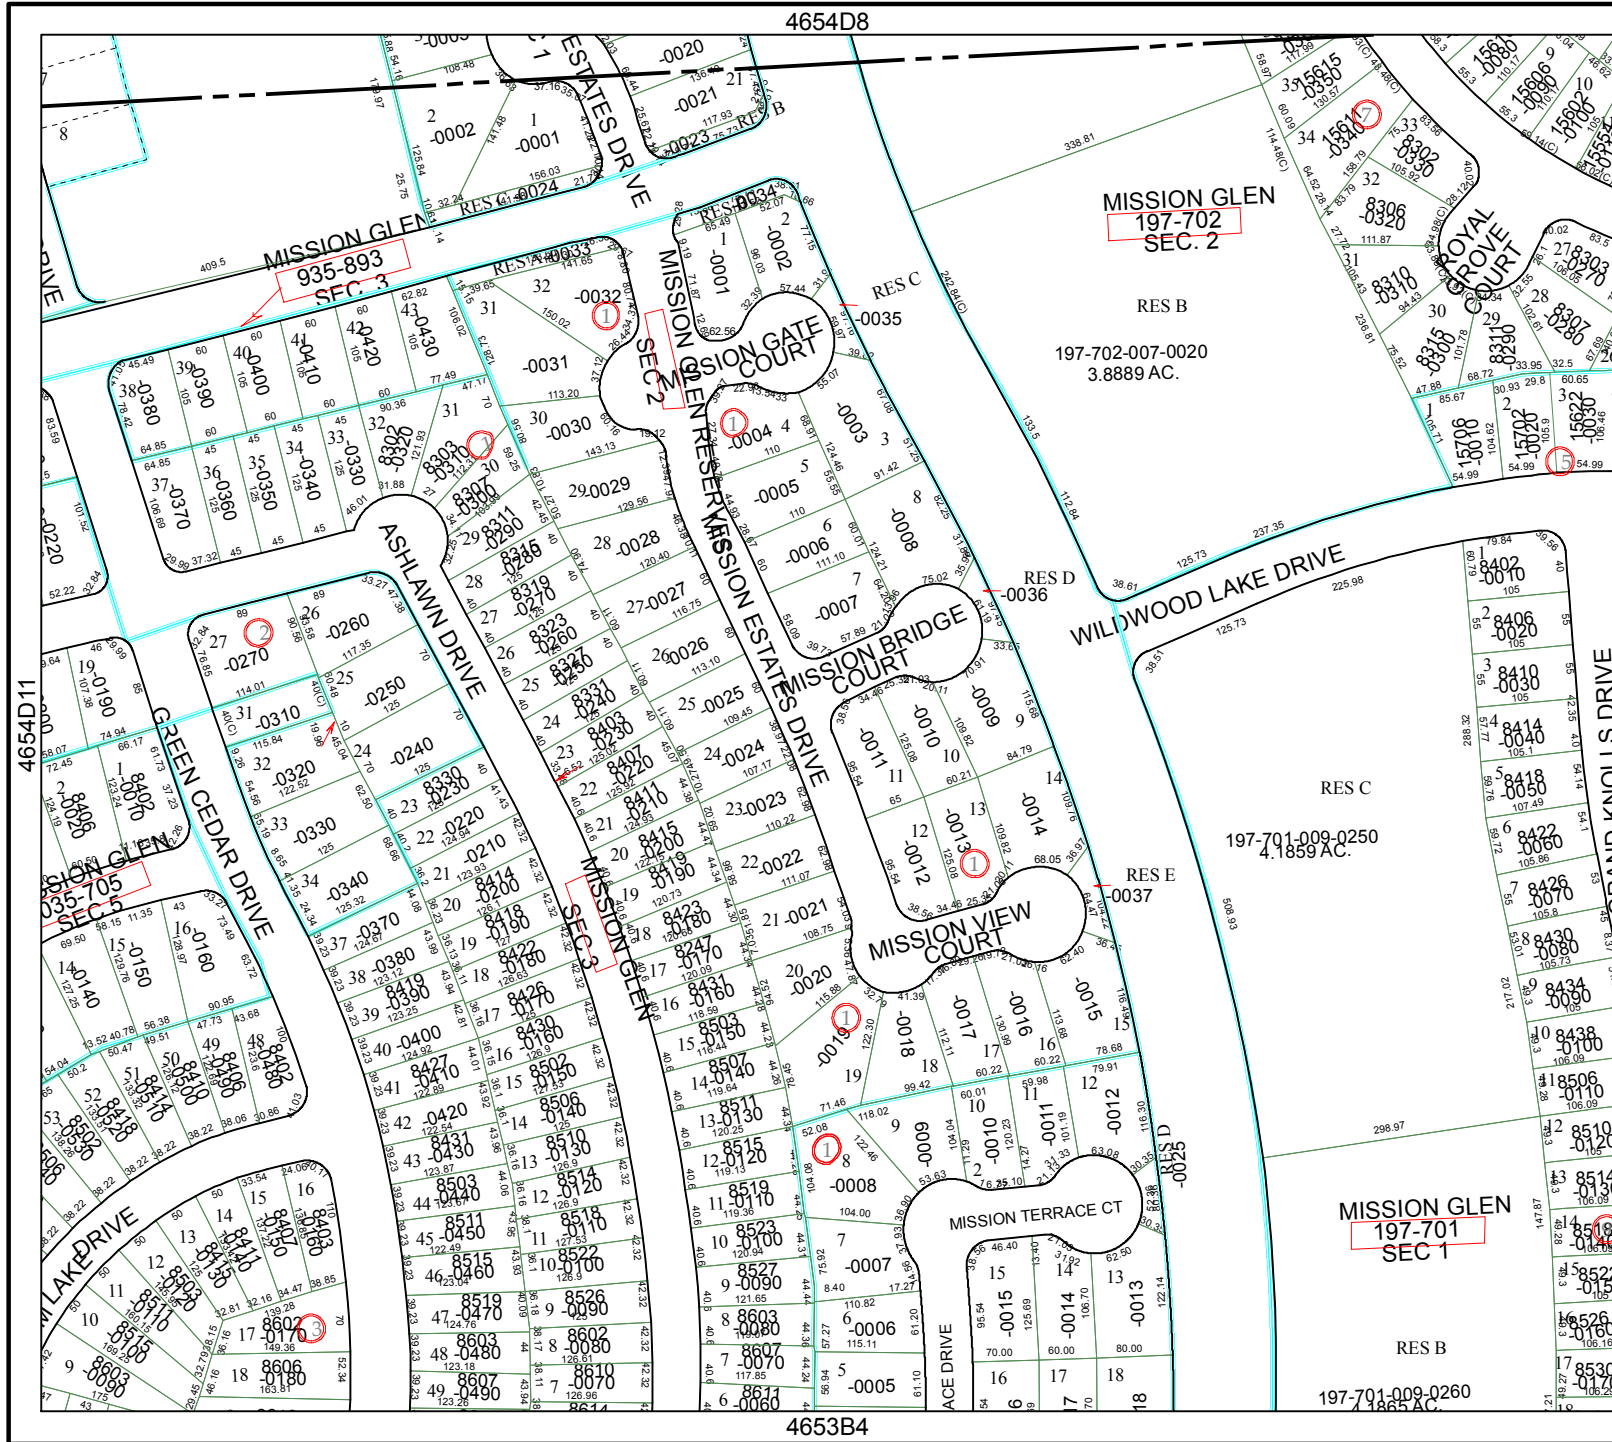

Harris County Appraisal District

0 100 200

PUBLICATION DATE:
5/26/2009

MAP LOCATION

FACET 4654D

1	2	3	4
5	6	7	8
9	10	11	12

4654D8

4653B4