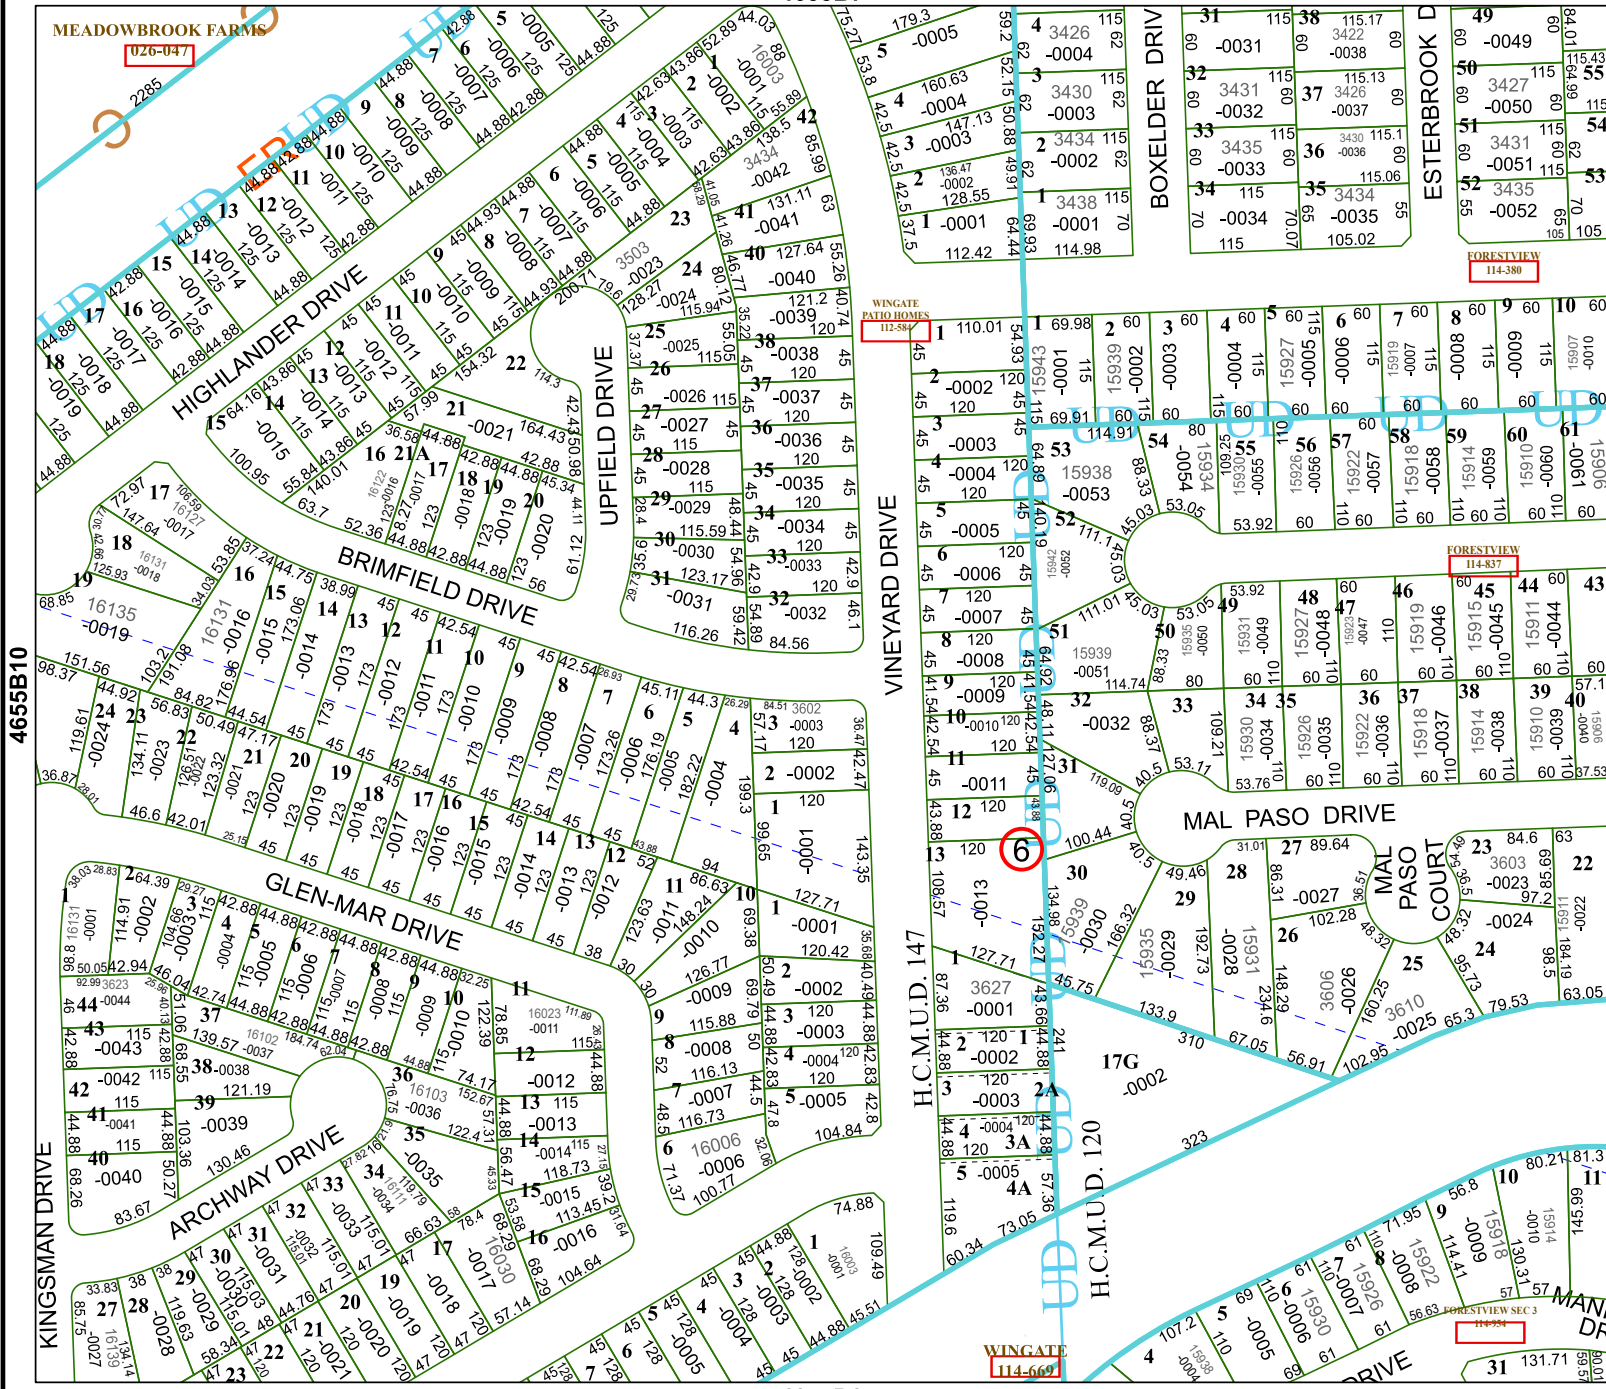

4655B7

MEADOWBROOK FARMS
026-047

4655D3

Harris Central Appraisal District

PUBLICATION DATE:
1/5/2023

Geospatial or map data maintained by the Harris Central Appraisal District is for informational purposes and may not be suitable for legal, engineering, or surveying purposes. It does not represent an on-the-ground survey and only represents the approximate location of property boundaries.

MAP LOCATION

FACET 4655B11

5	6	7	8	5
9	10	11	12	9
1	2	3	4	1