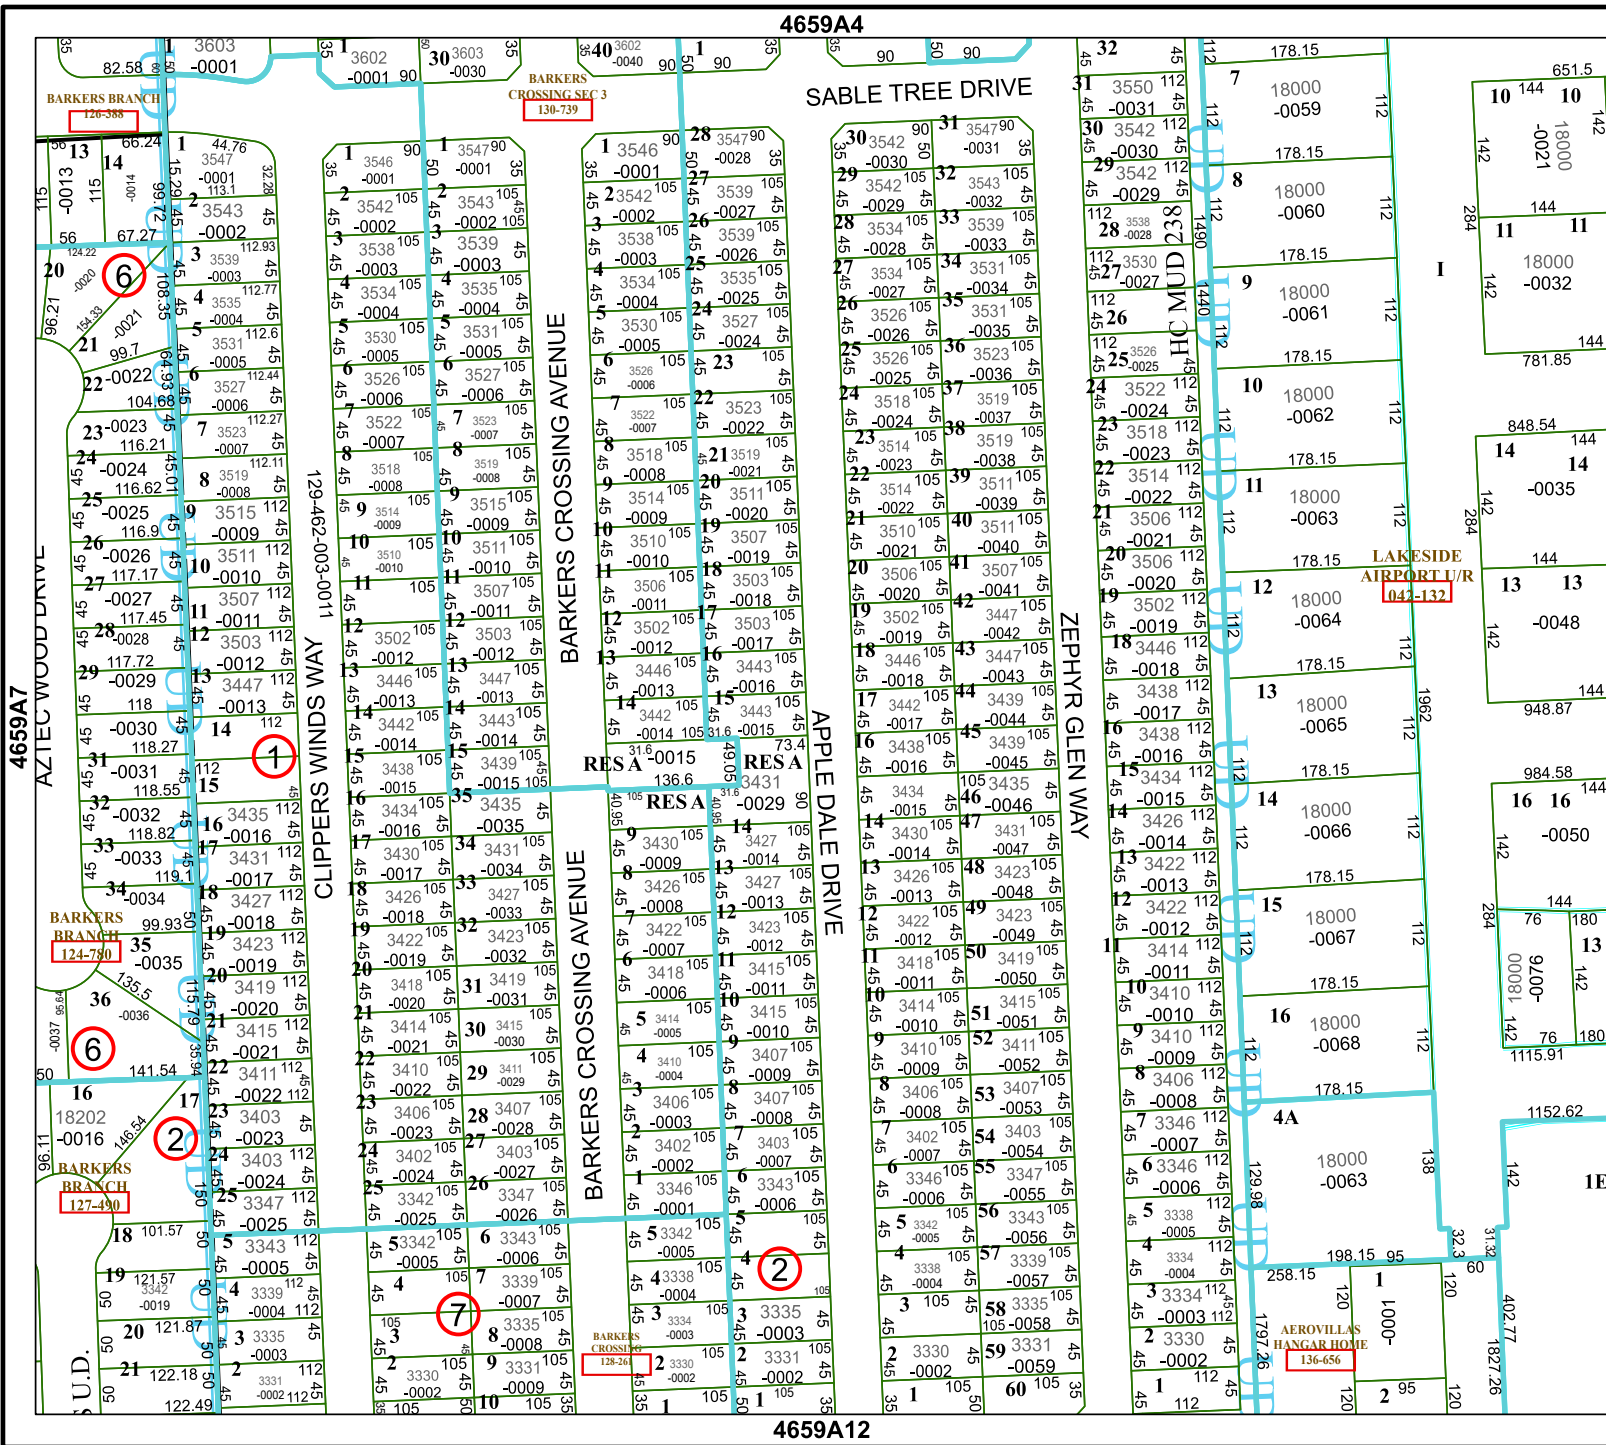

4659A4

4659A12

Harris Central Appraisal District

PUBLICATION DATE:
1/9/2025

Geospatial or map data maintained by the Harris Central Appraisal District is for informational purposes and may not have been prepared for or be suitable for legal, engineering, or surveying purposes. It does not represent an on-the-ground survey and only represents the approximate location of property boundaries.

MAP LOCATION

FACET 4659A8

2	3	4	1	2
6	7	8	5	6
10	11	12	9	10