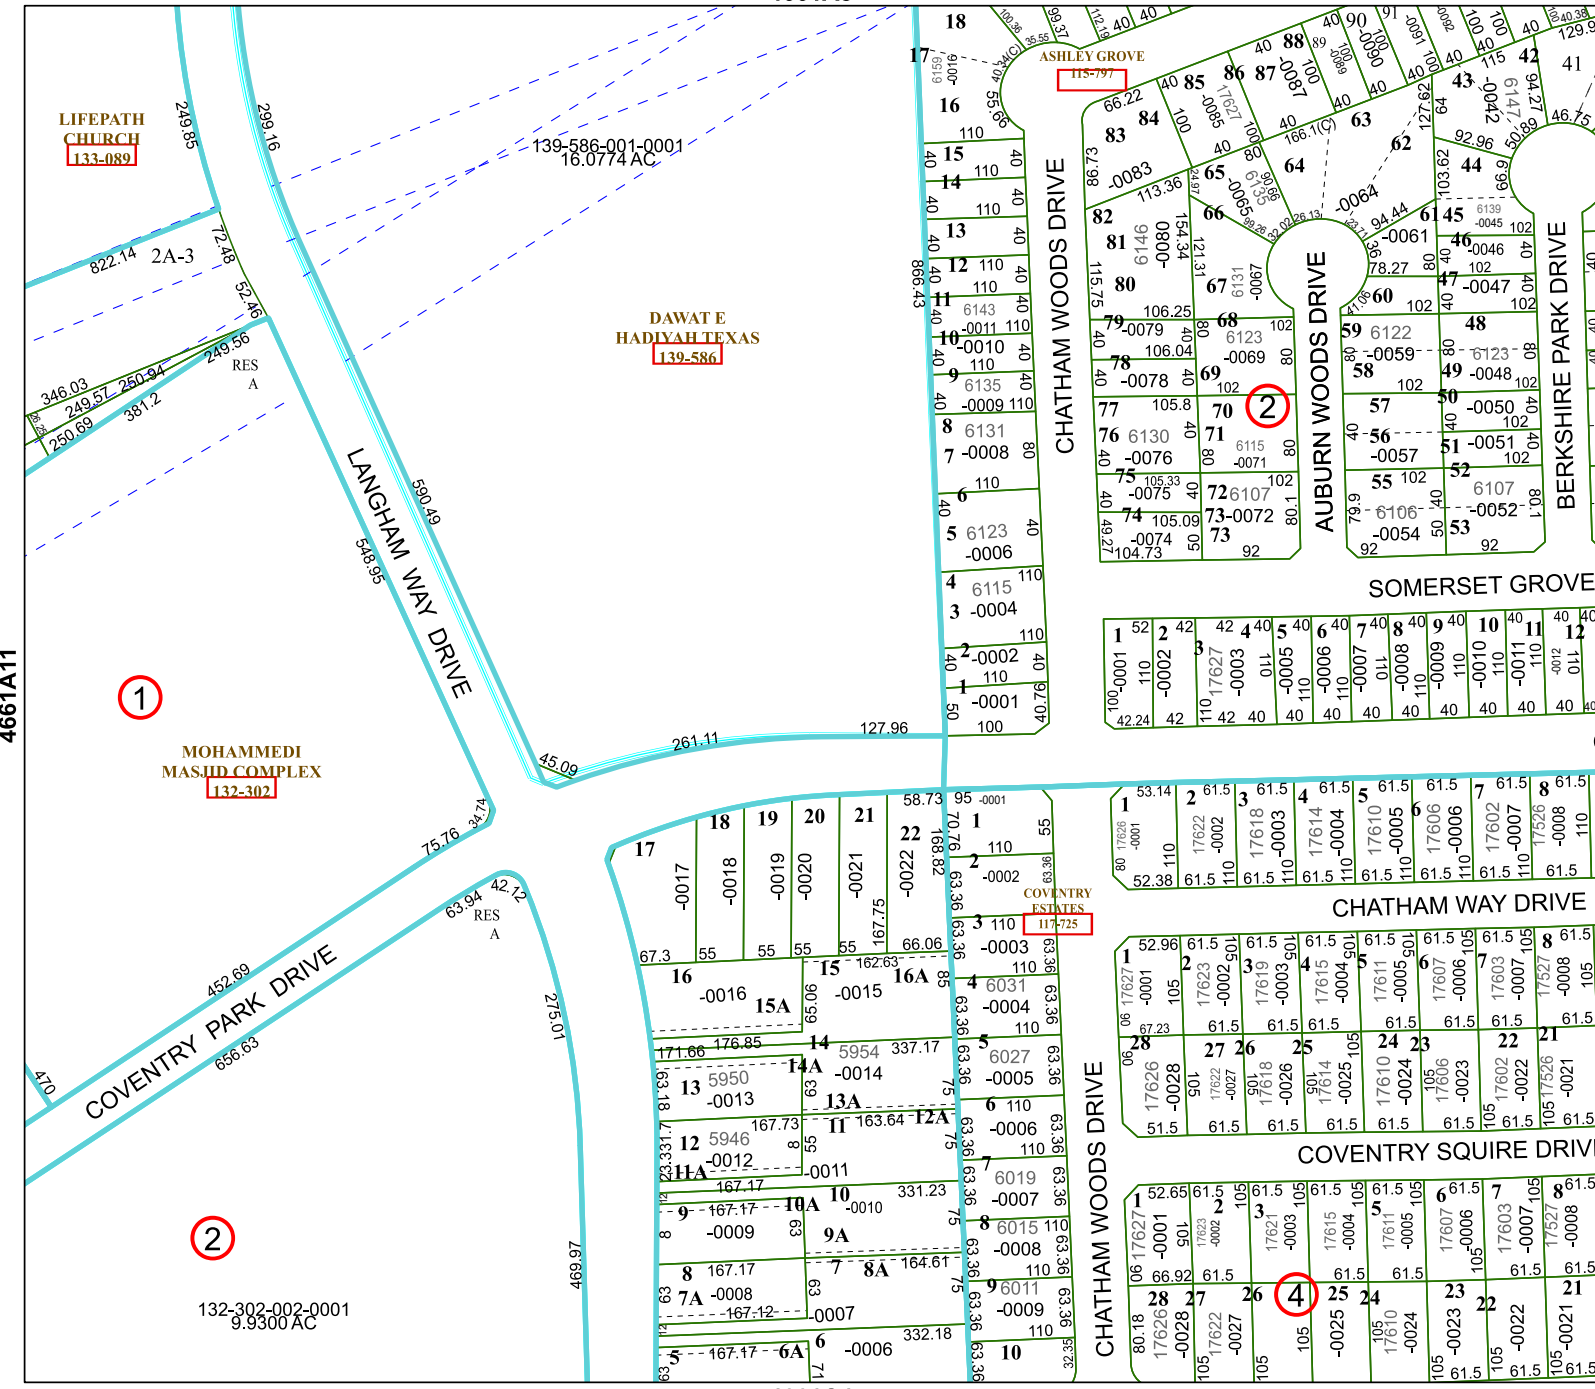

4661A8

LIFEPATH CHURCH  
133-089

DAWAT E HADIYAH TEXAS  
139-586

MOHAMMEDI MASJID COMPLEX  
132-302

1

2

132-302-002-0001  
9.9300 AC

4661A11

4661C4

# Harris Central Appraisal District

0 45 90 180 Feet

PUBLICATION DATE:  
2/28/2024

Geospatial or map data maintained by the Harris Central Appraisal District is for informational purposes and may not have been prepared for or be suitable for legal, engineering, or surveying purposes. It does not represent an on-the-ground survey and only represents the approximate location of property boundaries.

MAP LOCATION