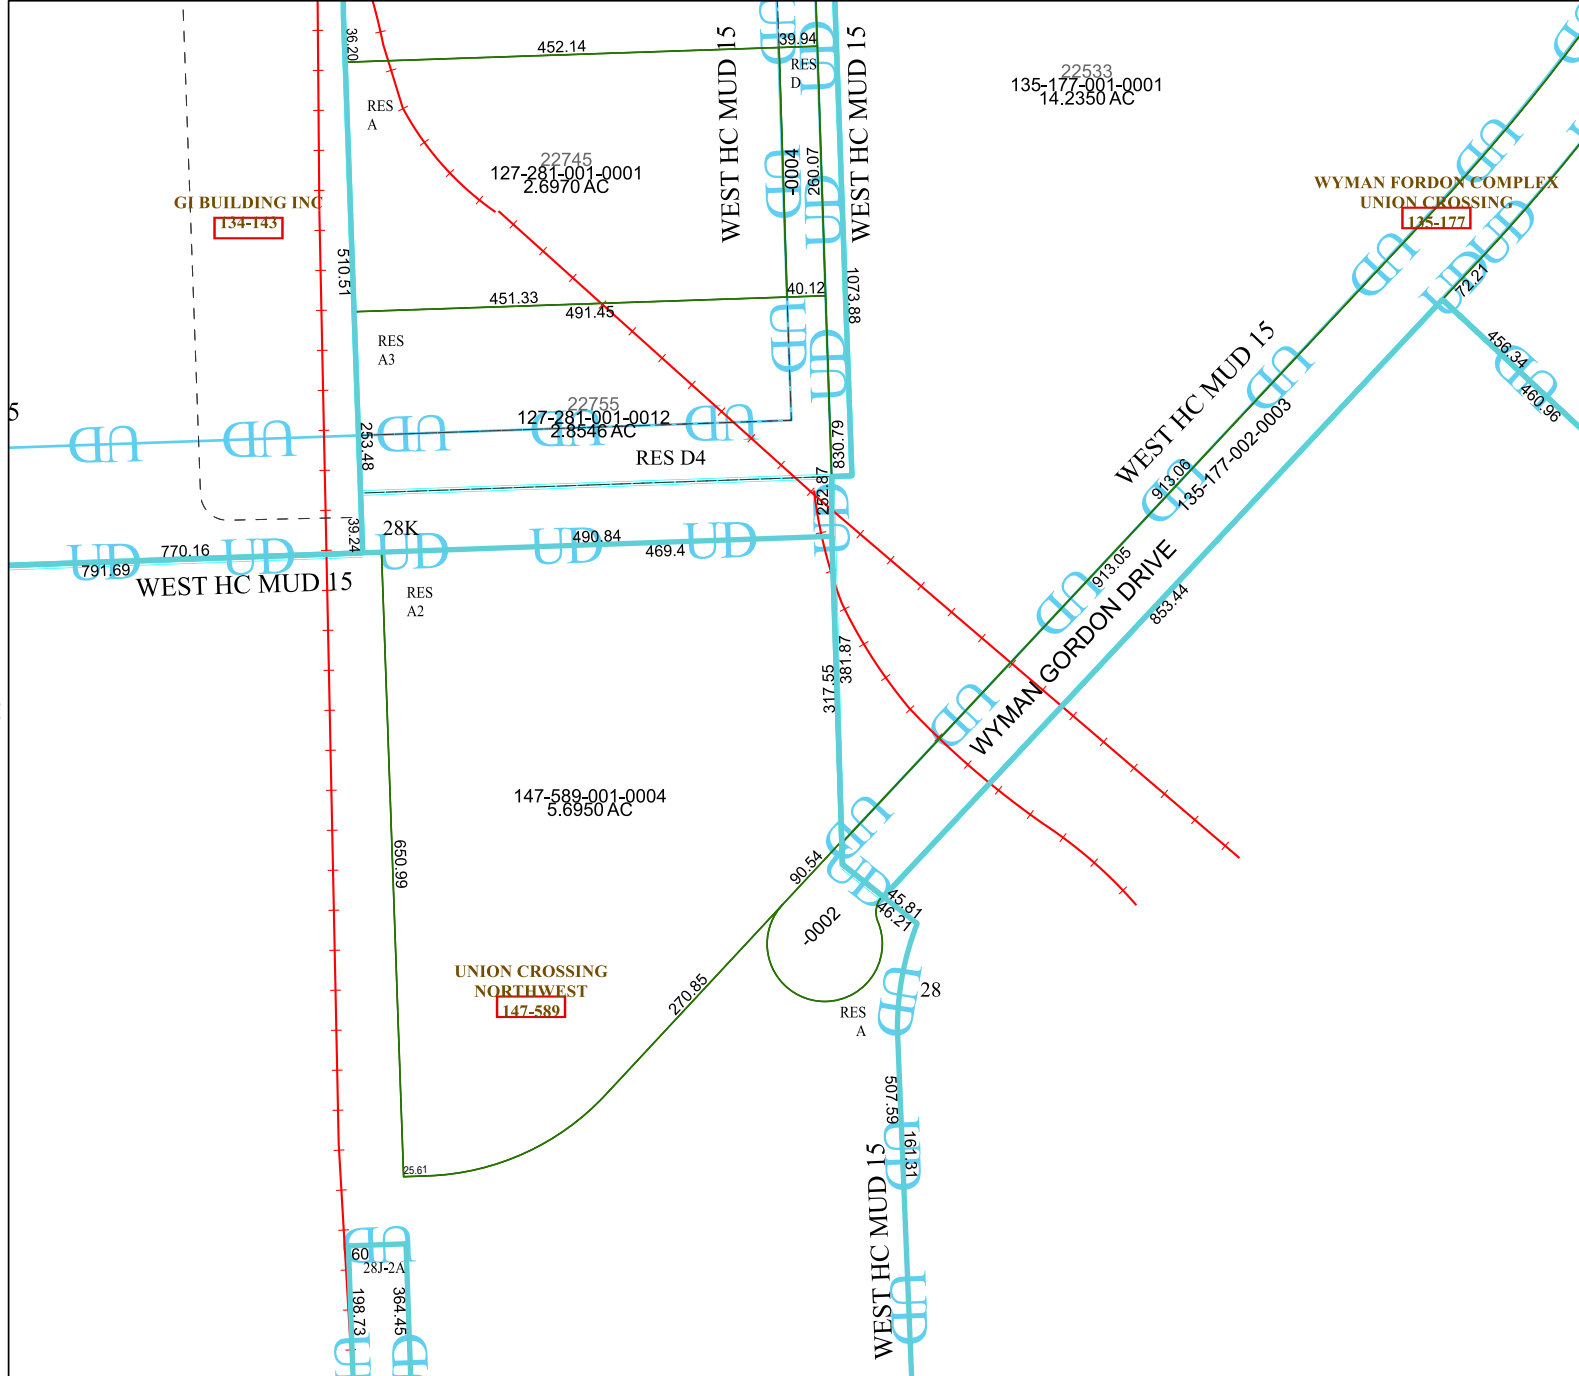

4664B8

4664D4

Harris Central Appraisal District

PUBLICATION DATE:
1/9/2025

Geospatial or map data maintained by the Harris Central Appraisal District is for informational purposes and may not have been prepared for or be suitable for legal, engineering, or surveying purposes. It does not represent an on-the-ground survey and only represents the approximate location of property boundaries.

MAP LOCATION

FACET 4664B12

6	7	8	5	6
10	11	12	9	10
2	3	4	1	2

4664B11

4764A9