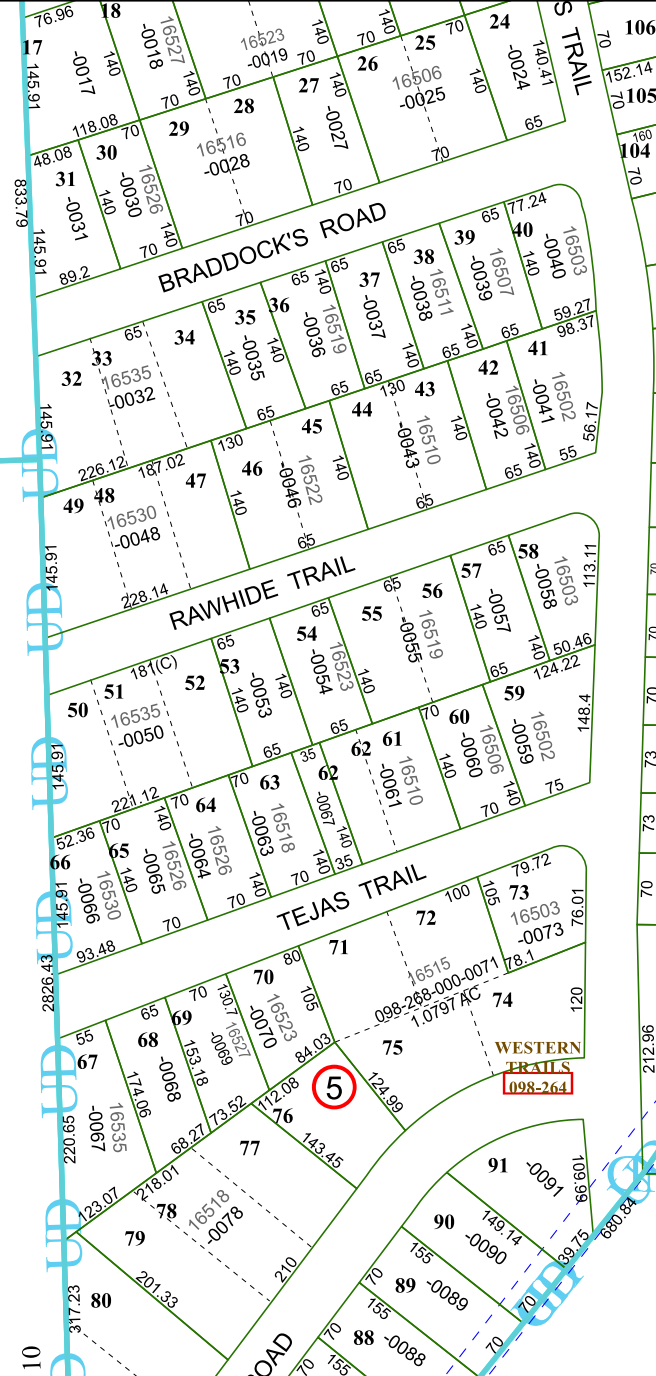

4666C3

CYPRESS FAIRBANKS ISD
EDUCATIONAL CAMPUS
125-944

4666C11

Harris Central Appraisal District

0 45 90 180 Feet

PUBLICATION DATE:
1/9/2025

Geospatial or map data maintained by the Harris Central Appraisal District is for informational purposes and may not have been prepared for or be suitable for legal, engineering, or surveying purposes. It does not represent an on-the-ground survey and only represents the approximate location of property boundaries.

MAP LOCATION

FACET

4666C7

1	2	3	4	1
5	6	7	8	5
9	10	11	12	9

4666C6

4666C8