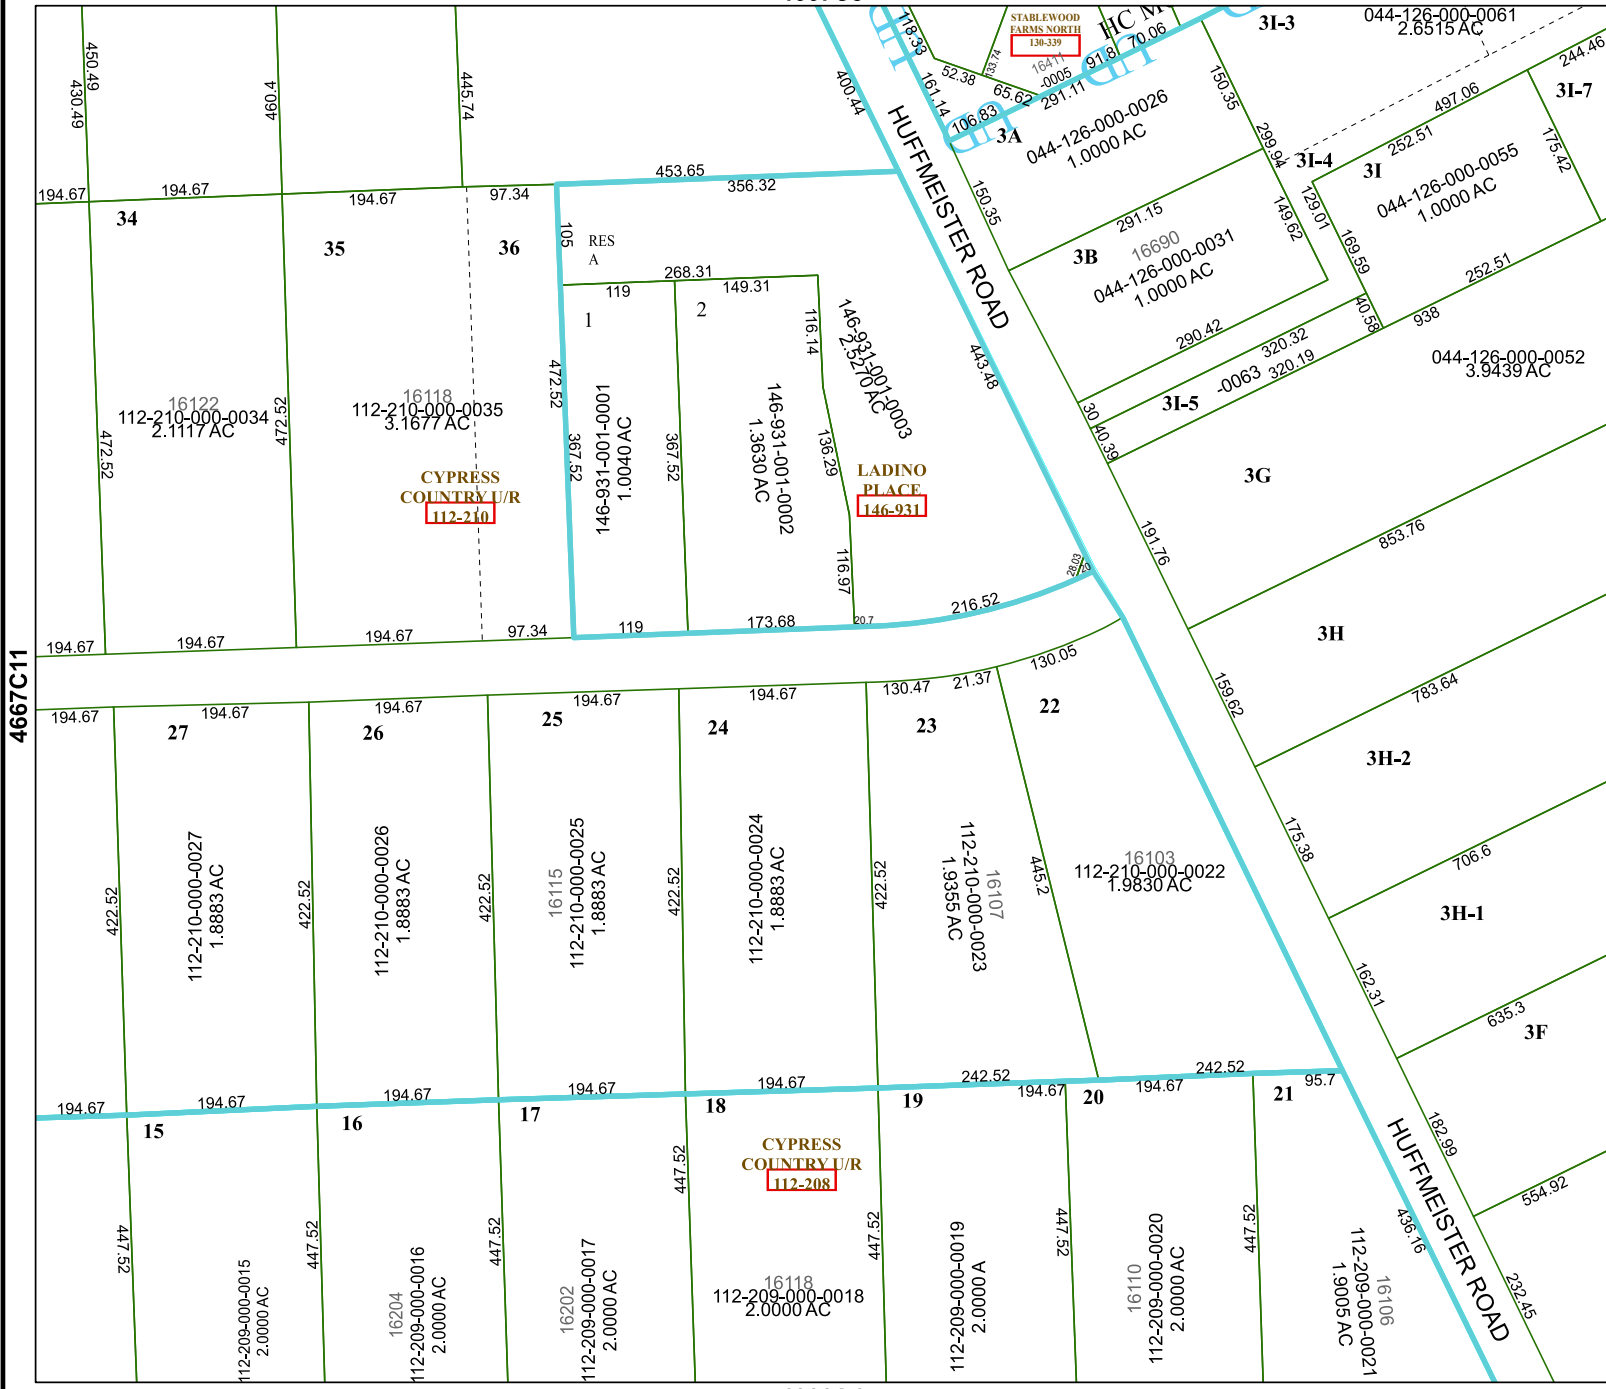

4667C8

4666A4

# Harris Central Appraisal District

PUBLICATION DATE:  
12/30/2023

Geospatial or map data maintained by the Harris Central Appraisal District is for informational purposes and may not have been prepared for or be suitable for legal, engineering, or surveying purposes. It does not represent an on-the-ground survey and only represents the approximate location of property boundaries.

## MAP LOCATION

# FACET 4667C12

6	7	8	5	6
10	11	12	9	10
2	3	4	1	2

4667C11

4667D9