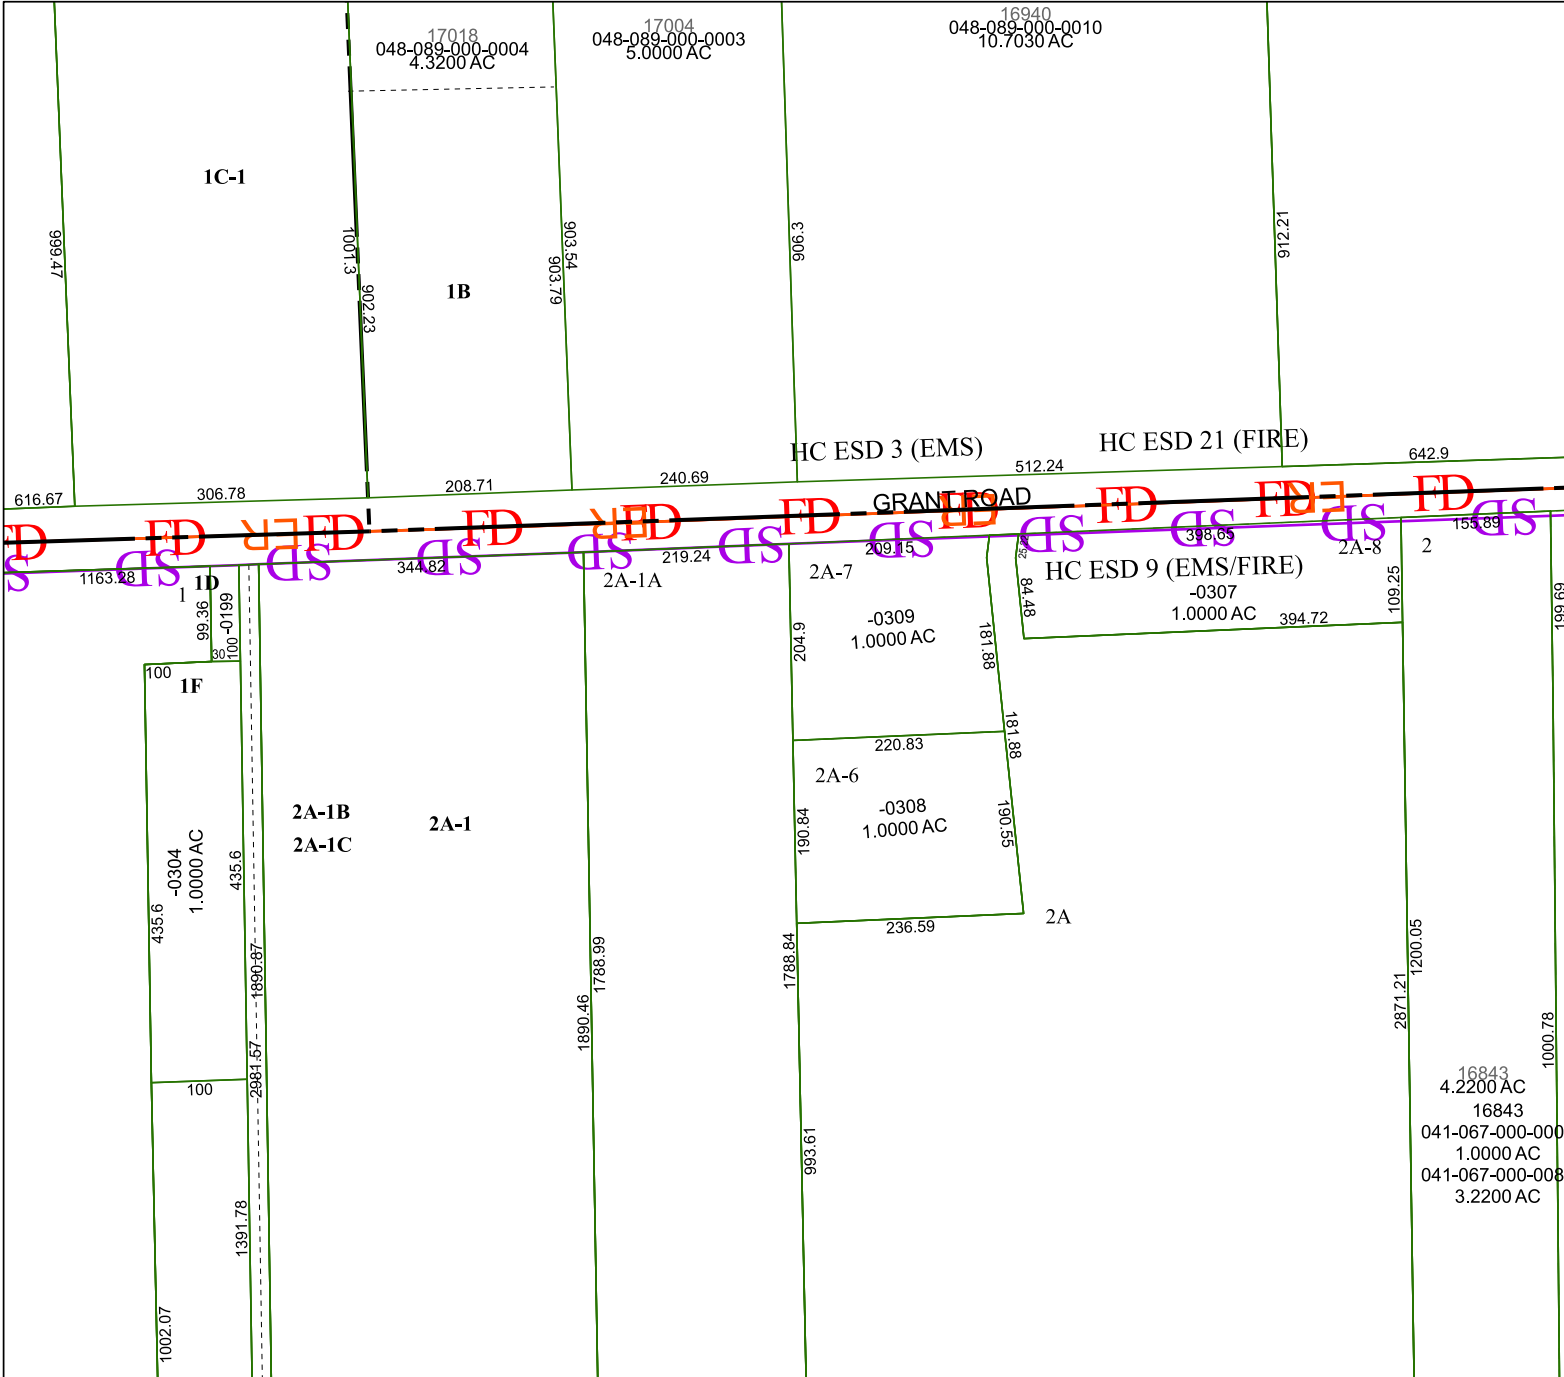

4668A11

Harris Central Appraisal District

PUBLICATION DATE: 1/23/2024

Geospatial or map data maintained by the Harris Central Appraisal District is for informational purposes and may not have been prepared for or be suitable for legal, engineering, or surveying purposes. It does not represent an on-the-ground survey and only represents the approximate location of property boundaries.

MAP LOCATION

FACET 4668C3

9	10	11	12	9
1	2	3	4	1
5	6	7	8	5

4668C7

4668C2

4668C4