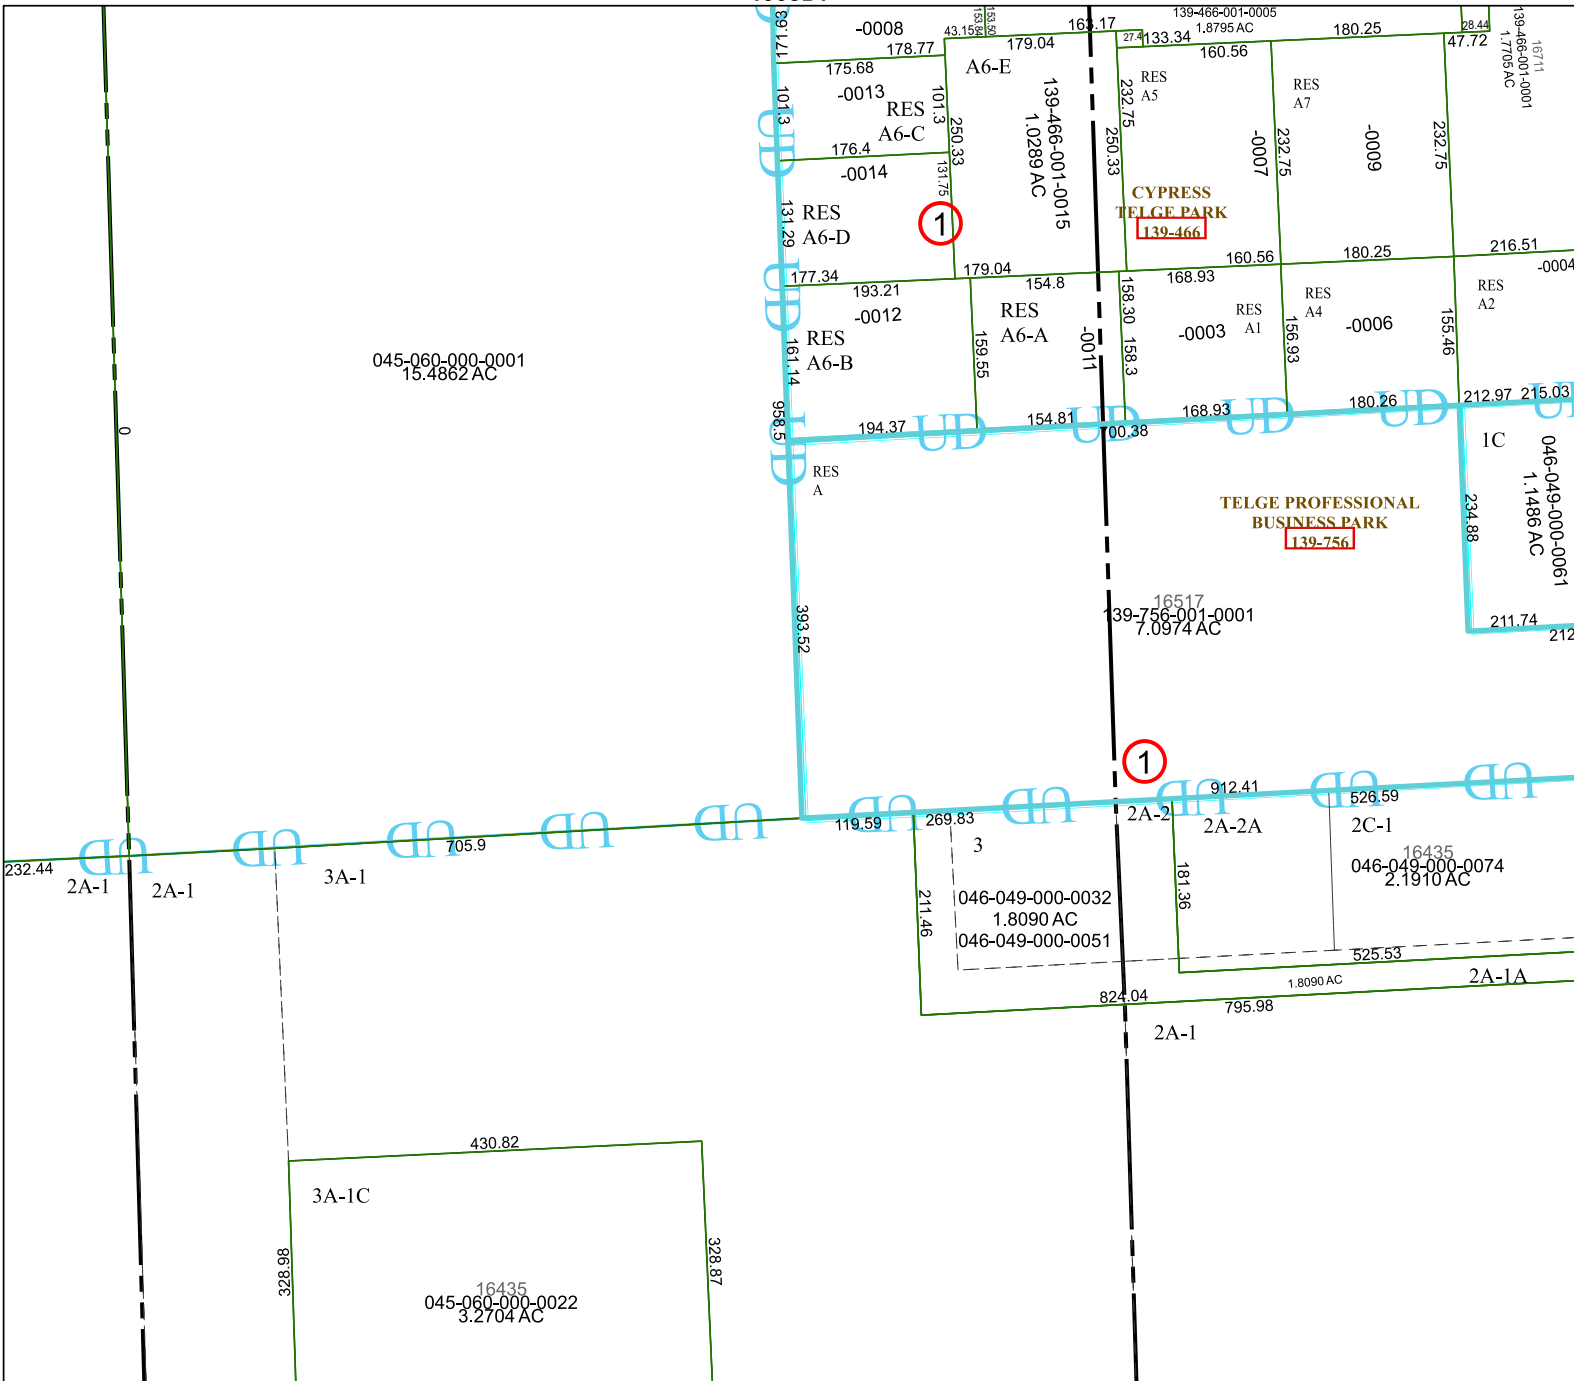

4668D7

4667B3

4668D10

4668D12

# Harris Central Appraisal District

PUBLICATION DATE:  
3/25/2024

Geospatial or map data maintained by the Harris Central Appraisal District is for informational purposes and may not have been prepared for or be suitable for legal, engineering, or surveying purposes. It does not represent an on-the-ground survey and only represents the approximate location of property boundaries.

### MAP LOCATION

## FACET 4668D11

5	6	7	8	5
9	10	11	12	9
1	2	3	4	1