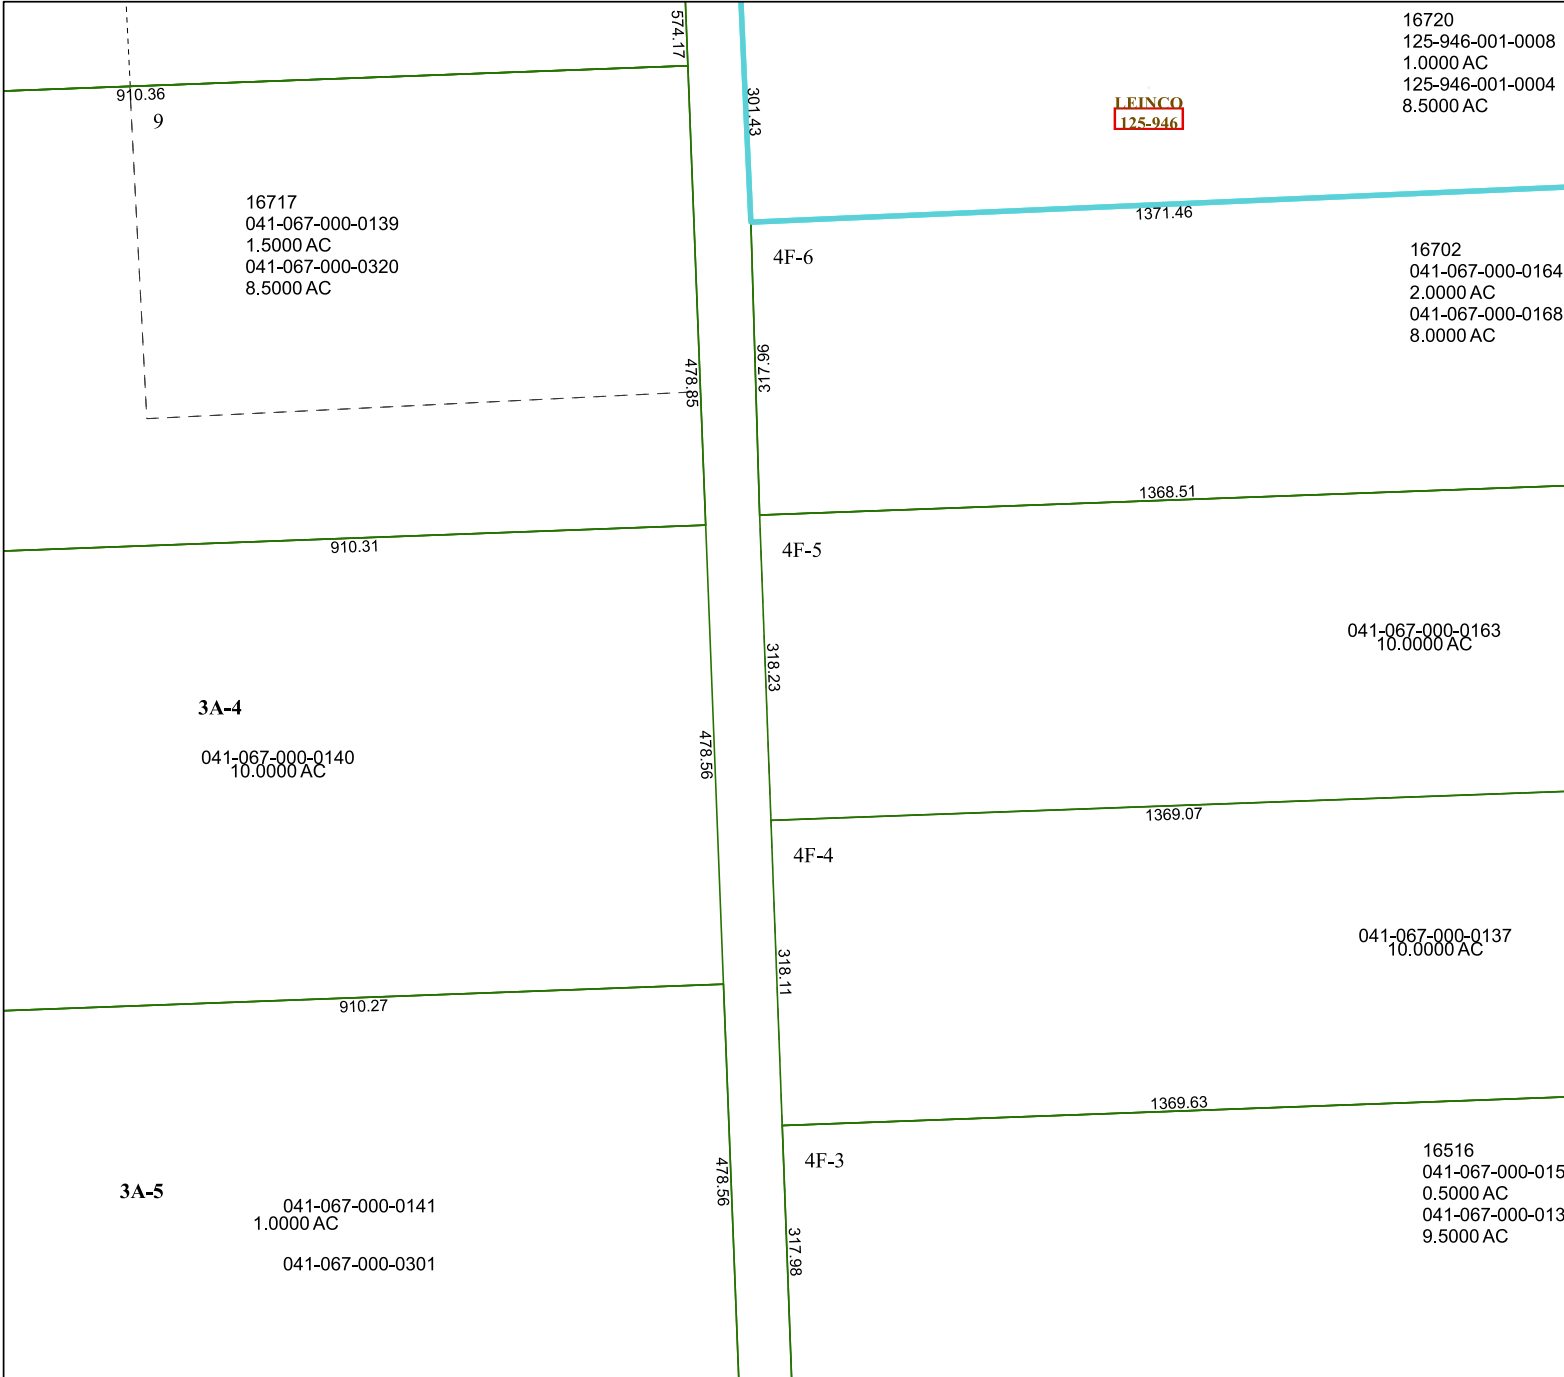

4668D1

4668D9

4668C8

4668D6

# Harris Central Appraisal District

PUBLICATION DATE:  
1/5/2023

Geospatial or map data maintained by the Harris Central Appraisal District is for informational purposes and may not have been prepared for or be suitable for legal, engineering, or surveying purposes. It does not represent an on-the-ground survey and only represents the approximate location of property boundaries.

### MAP LOCATION

## FACET 4668D5

3	4	1	2	3
7	8	5	6	7
11	12	9	10	11